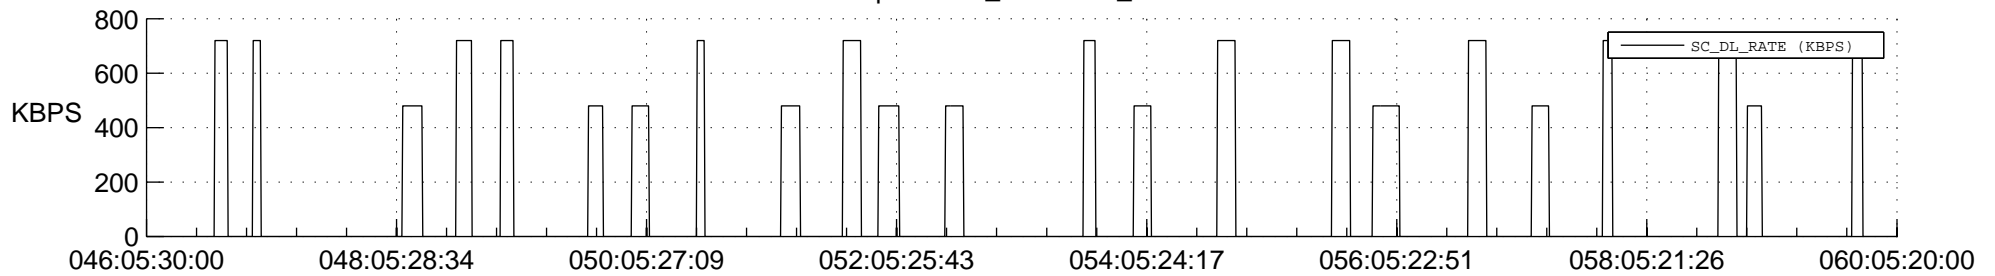

STEREO AHEAD SSR PCT Full Prediction

SWAVES_Percent_Full_Prediction

IMPACT_Percent_Full_Prediction

PLASTIC_Percent_Full_Prediction

Spacecraft_DownLink_Rate

Ground Time (2022:046:05:30:00.000 -2022:060:05:20:00.000)