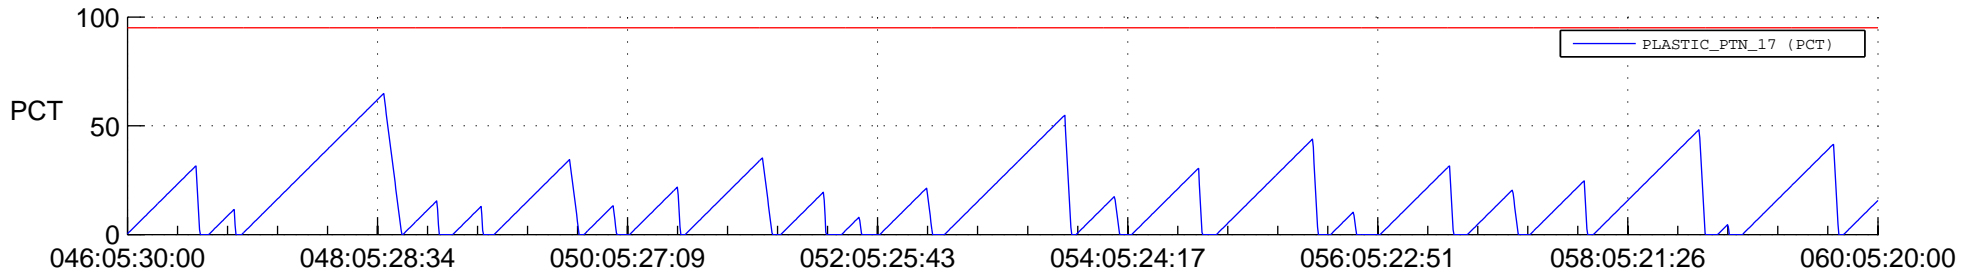

STEREO AHEAD SSR PCT Full Prediction

SWAVES_Percent_Full_Prediction

IMPACT_Percent_Full_Prediction

PLASTIC_Percent_Full_Prediction

Spacecraft_DownLink_Rate

Ground Time (2022:046:05:30:00.000 -2022:060:05:20:00.000)