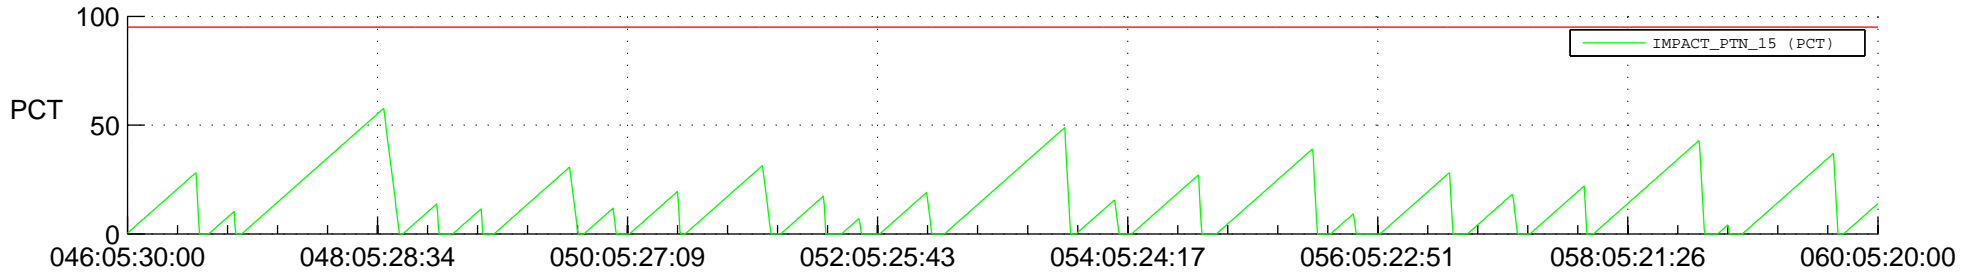

STEREO AHEAD SSR PCT Full Prediction

SWAVES_Percent_Full_Prediction

IMPACT_Percent_Full_Prediction

PLASTIC_Percent_Full_Prediction

Spacecraft_DownLink_Rate

Ground Time (2022:046:05:30:00.000 -2022:060:05:20:00.000)