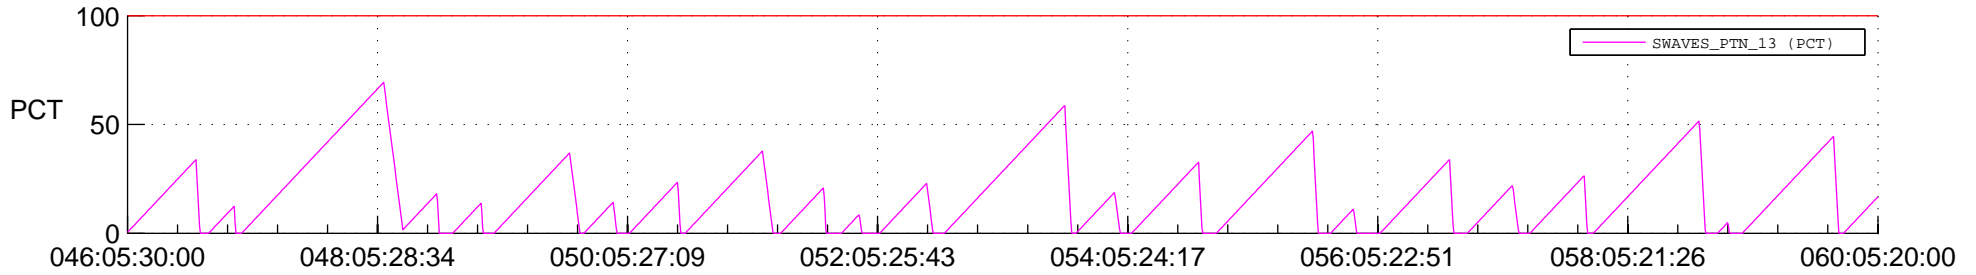

STEREO AHEAD SSR PCT Full Prediction

SWAVES_Percent_Full_Prediction

IMPACT_Percent_Full_Prediction

PLASTIC_Percent_Full_Prediction

Spacecraft_DownLink_Rate

Ground Time (2022:046:05:30:00.000 -2022:060:05:20:00.000)