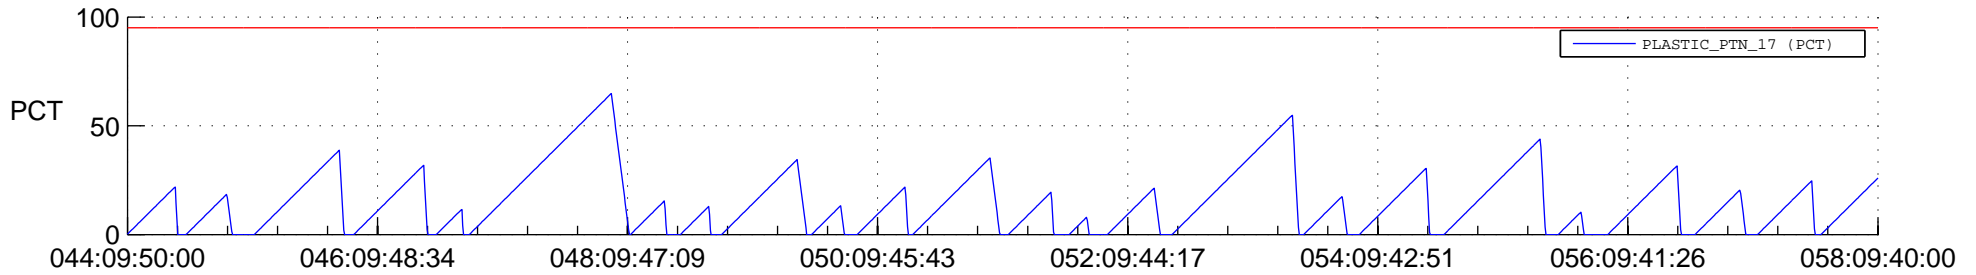

STEREO AHEAD SSR PCT Full Prediction

SWAVES_Percent_Full_Prediction

IMPACT_Percent_Full_Prediction

PLASTIC_Percent_Full_Prediction

Spacecraft_DownLink_Rate

Ground Time (2022:044:09:50:00.000 -2022:058:09:40:00.000)