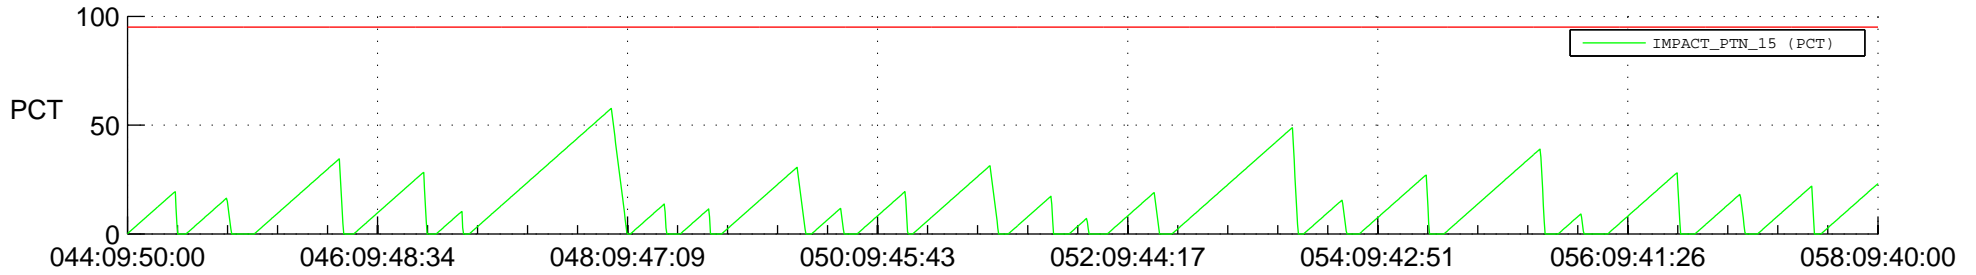

STEREO AHEAD SSR PCT Full Prediction

SWAVES_Percent_Full_Prediction

IMPACT_Percent_Full_Prediction

PLASTIC_Percent_Full_Prediction

Spacecraft_DownLink_Rate

Ground Time (2022:044:09:50:00.000 -2022:058:09:40:00.000)