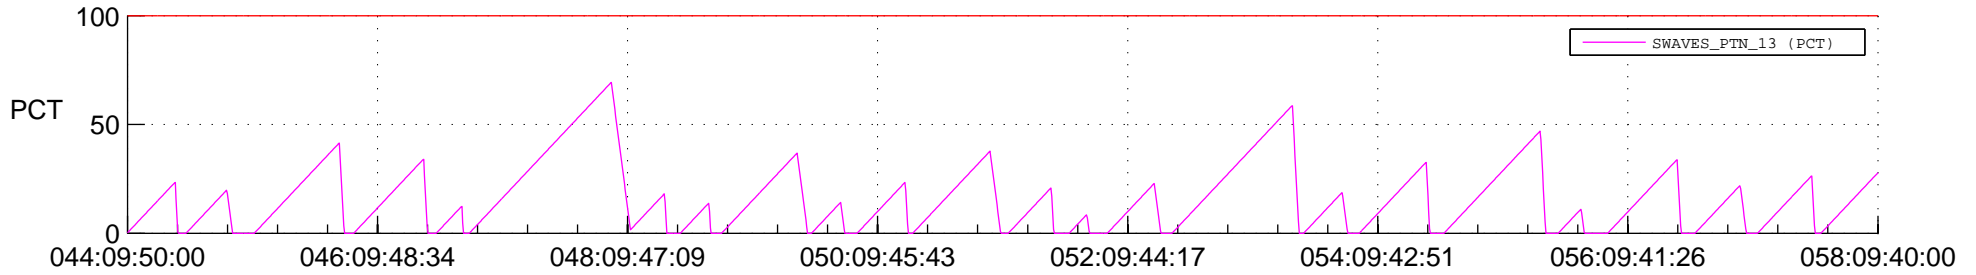

STEREO AHEAD SSR PCT Full Prediction

SWAVES_Percent_Full_Prediction

IMPACT_Percent_Full_Prediction

PLASTIC_Percent_Full_Prediction

Spacecraft_DownLink_Rate

Ground Time (2022:044:09:50:00.000 -2022:058:09:40:00.000)