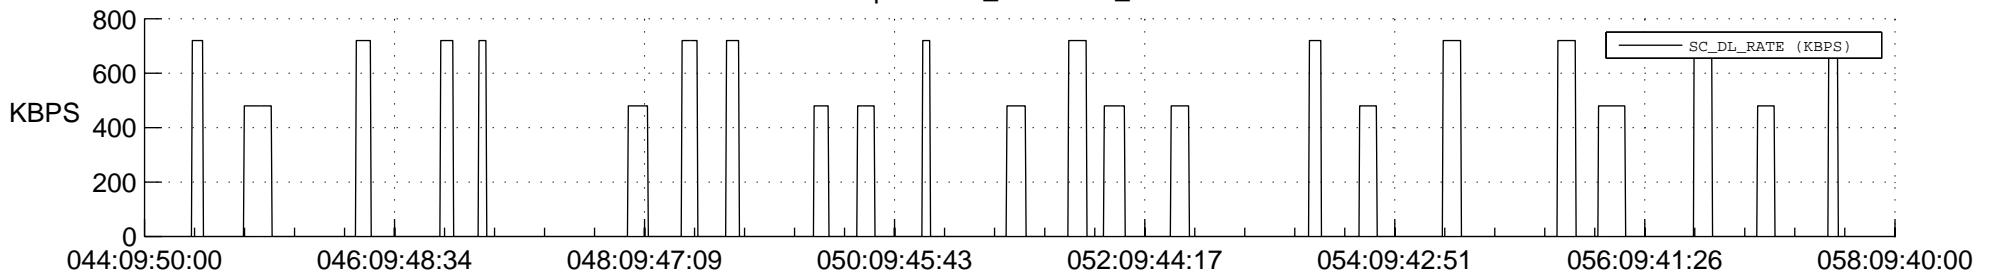

STEREO AHEAD SSR PCT Full Prediction

SWAVES_Percent_Full_Prediction

IMPACT_Percent_Full_Prediction

PLASTIC_Percent_Full_Prediction

Spacecraft_DownLink_Rate

Ground Time (2022:044:09:50:00.000 -2022:058:09:40:00.000)