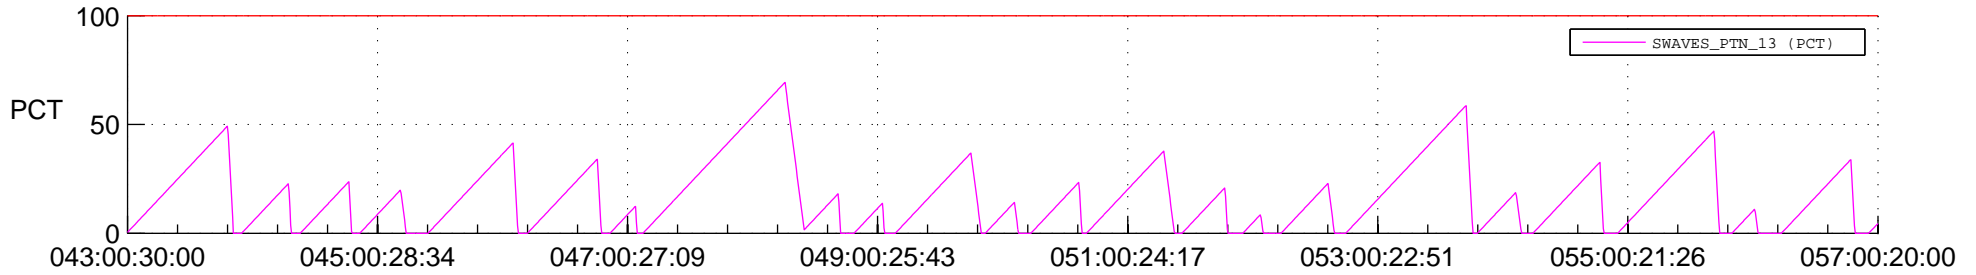

STEREO AHEAD SSR PCT Full Prediction

SWAVES_Percent_Full_Prediction

IMPACT_Percent_Full_Prediction

PLASTIC_Percent_Full_Prediction

Spacecraft_DownLink_Rate