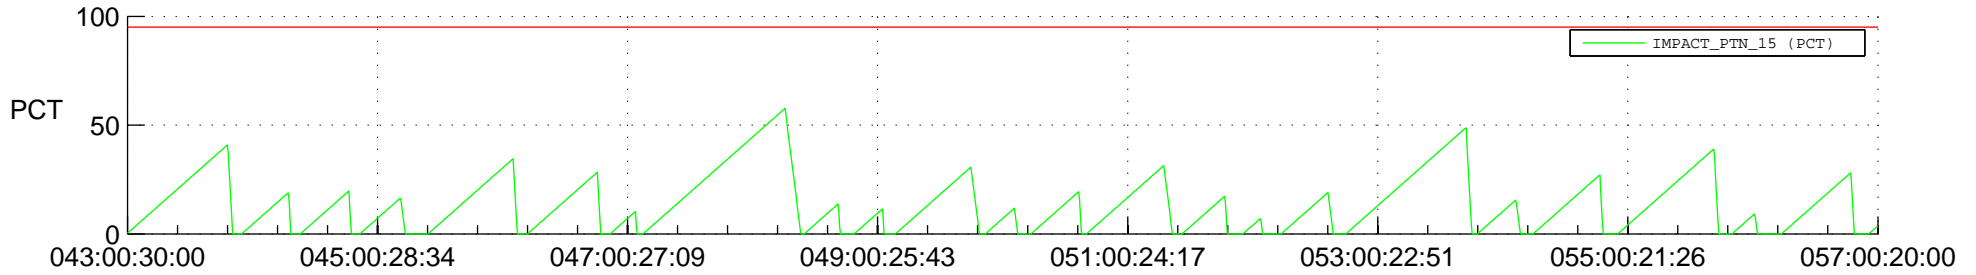

STEREO AHEAD SSR PCT Full Prediction

SWAVES_Percent_Full_Prediction

IMPACT_Percent_Full_Prediction

PLASTIC_Percent_Full_Prediction

Spacecraft_DownLink_Rate