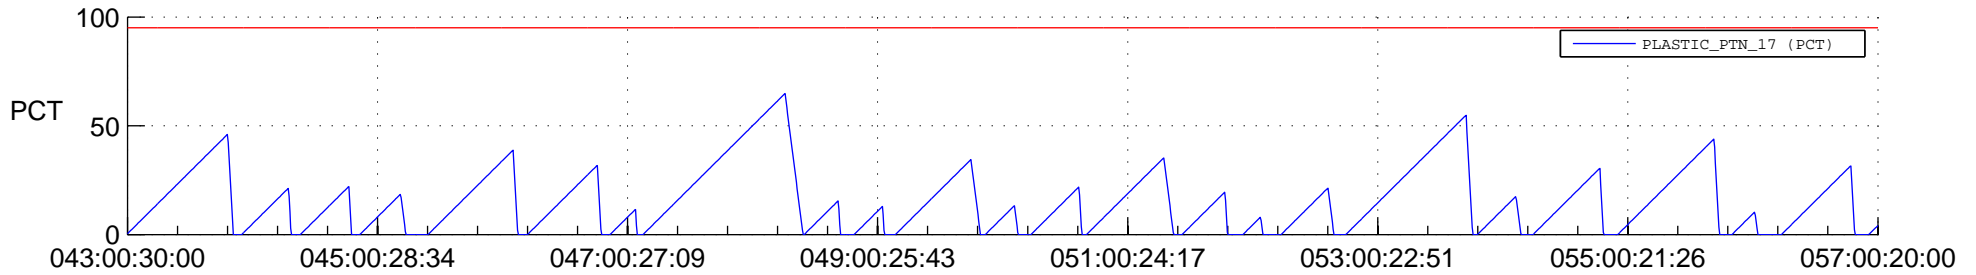

STEREO AHEAD SSR PCT Full Prediction

SWAVES_Percent_Full_Prediction

IMPACT_Percent_Full_Prediction

PLASTIC_Percent_Full_Prediction

Spacecraft_DownLink_Rate