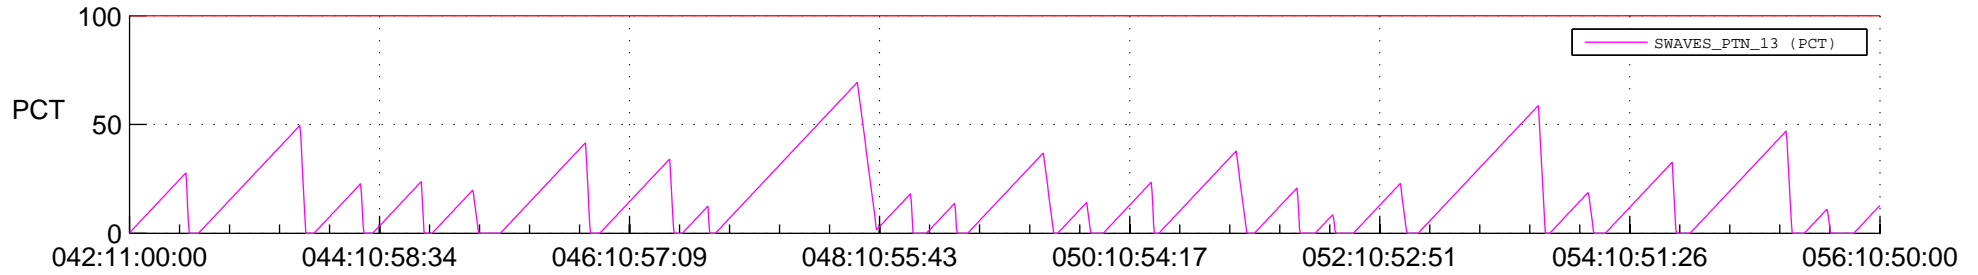

STEREO AHEAD SSR PCT Full Prediction

SWAVES_Percent_Full_Prediction

IMPACT_Percent_Full_Prediction

PLASTIC_Percent_Full_Prediction

Spacecraft_DownLink_Rate

Ground Time (2022:042:11:00:00.000 -2022:056:10:50:00.000)