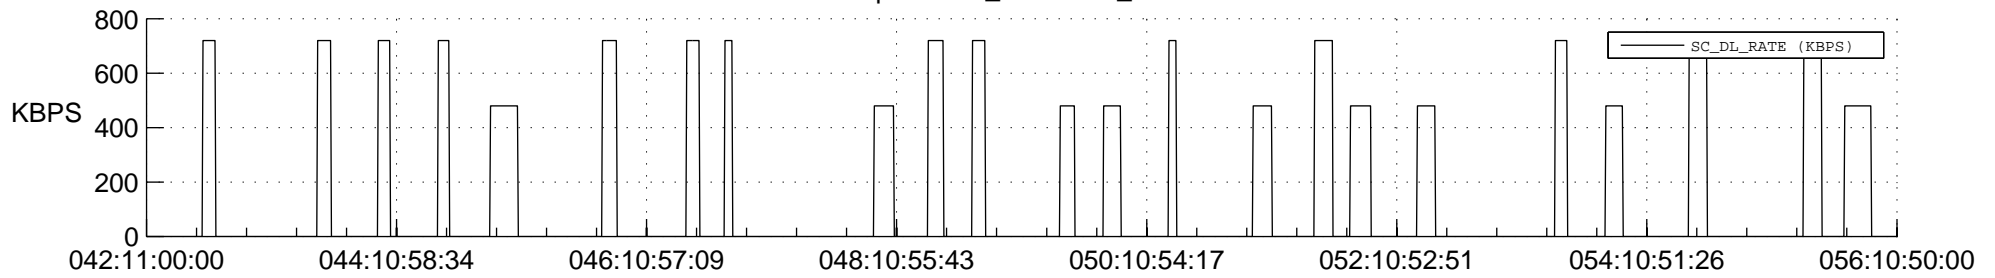

STEREO AHEAD SSR PCT Full Prediction

SWAVES_Percent_Full_Prediction

IMPACT_Percent_Full_Prediction

PLASTIC_Percent_Full_Prediction

Spacecraft_DownLink_Rate

Ground Time (2022:042:11:00:00.000 -2022:056:10:50:00.000)