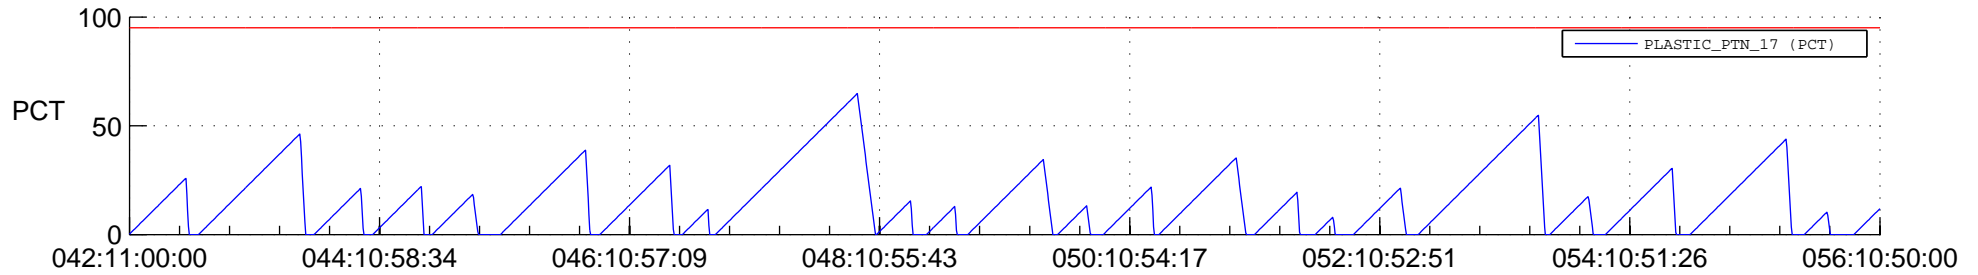

STEREO AHEAD SSR PCT Full Prediction

SWAVES_Percent_Full_Prediction

IMPACT_Percent_Full_Prediction

PLASTIC_Percent_Full_Prediction

Spacecraft_DownLink_Rate

Ground Time (2022:042:11:00:00.000 -2022:056:10:50:00.000)