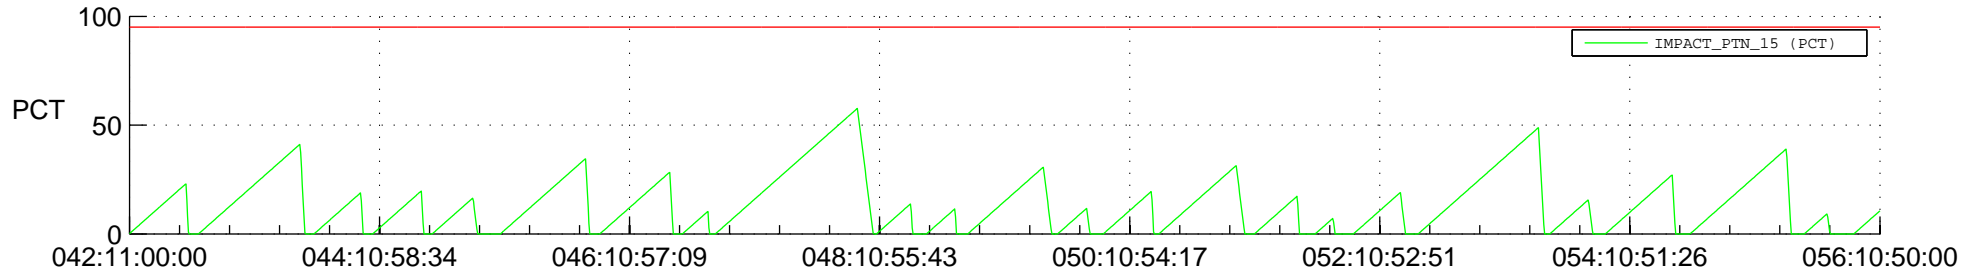

STEREO AHEAD SSR PCT Full Prediction

SWAVES_Percent_Full_Prediction

IMPACT_Percent_Full_Prediction

PLASTIC_Percent_Full_Prediction

Spacecraft_DownLink_Rate

Ground Time (2022:042:11:00:00.000 -2022:056:10:50:00.000)