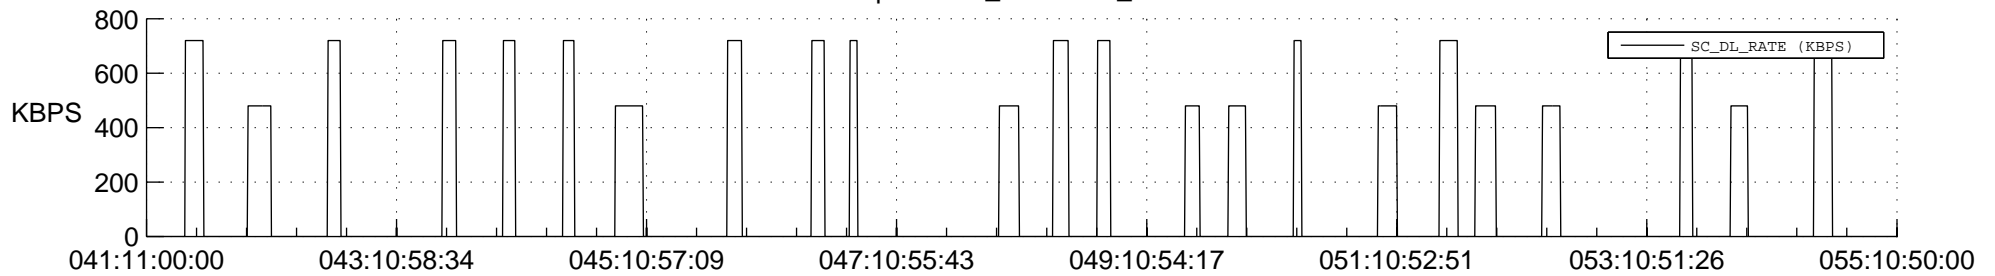

STEREO AHEAD SSR PCT Full Prediction

SWAVES_Percent_Full_Prediction

IMPACT_Percent_Full_Prediction

PLASTIC_Percent_Full_Prediction

Spacecraft_DownLink_Rate

Ground Time (2022:041:11:00:00.000 -2022:055:10:50:00.000)