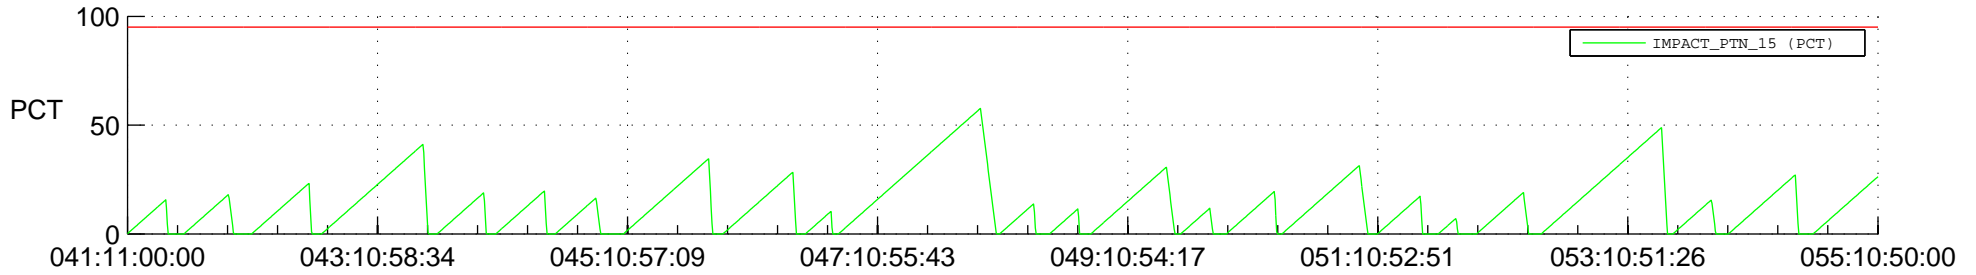

STEREO AHEAD SSR PCT Full Prediction

SWAVES_Percent_Full_Prediction

IMPACT_Percent_Full_Prediction

PLASTIC_Percent_Full_Prediction

Spacecraft_DownLink_Rate

Ground Time (2022:041:11:00:00.000 -2022:055:10:50:00.000)