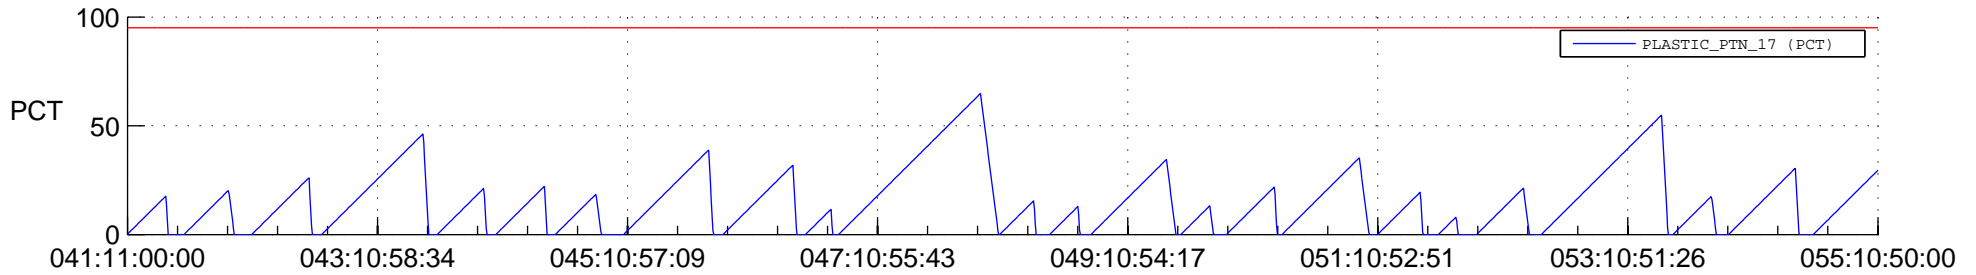

STEREO AHEAD SSR PCT Full Prediction

SWAVES_Percent_Full_Prediction

IMPACT_Percent_Full_Prediction

PLASTIC_Percent_Full_Prediction

Spacecraft_DownLink_Rate

Ground Time (2022:041:11:00:00.000 -2022:055:10:50:00.000)