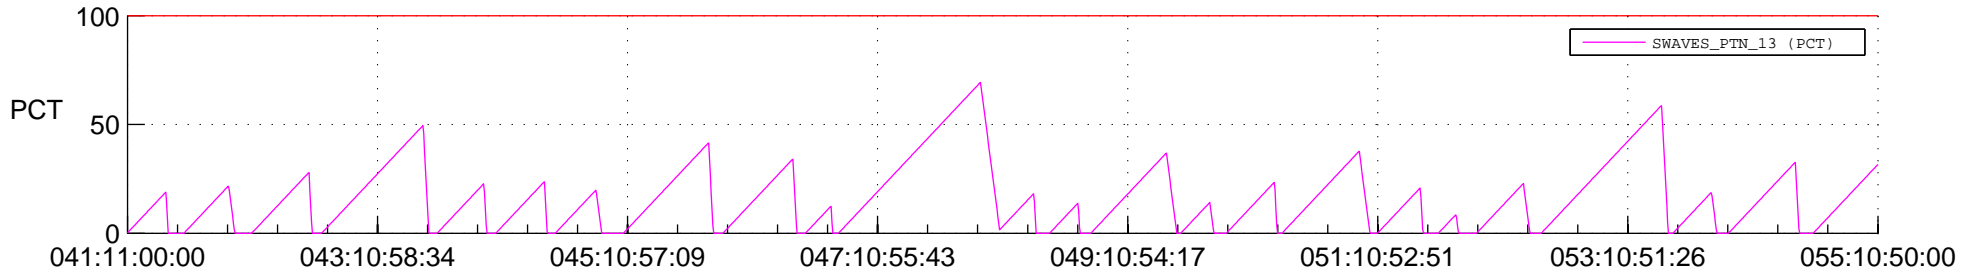

STEREO AHEAD SSR PCT Full Prediction

SWAVES_Percent_Full_Prediction

IMPACT_Percent_Full_Prediction

PLASTIC_Percent_Full_Prediction

Spacecraft_DownLink_Rate

Ground Time (2022:041:11:00:00.000 -2022:055:10:50:00.000)