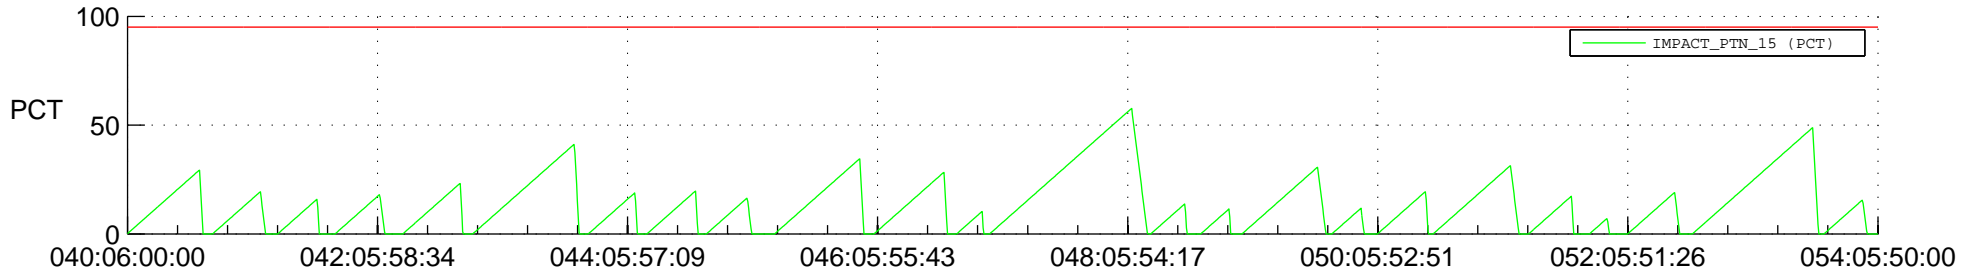

STEREO AHEAD SSR PCT Full Prediction

SWAVES_Percent_Full_Prediction

IMPACT_Percent_Full_Prediction

PLASTIC_Percent_Full_Prediction

Spacecraft_DownLink_Rate

Ground Time (2022:040:06:00:00.000 -2022:054:05:50:00.000)