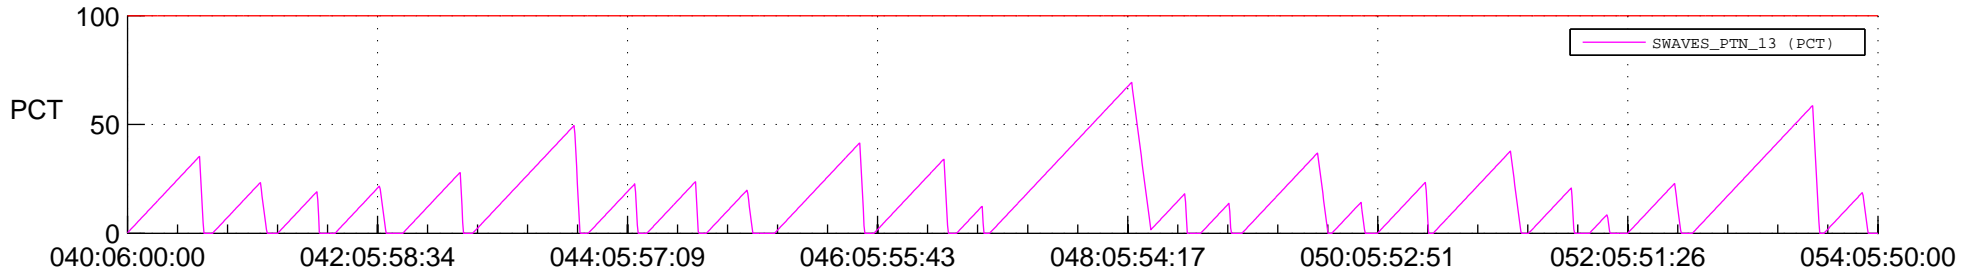

STEREO AHEAD SSR PCT Full Prediction

SWAVES_Percent_Full_Prediction

IMPACT_Percent_Full_Prediction

PLASTIC_Percent_Full_Prediction

Spacecraft_DownLink_Rate

Ground Time (2022:040:06:00:00.000 -2022:054:05:50:00.000)