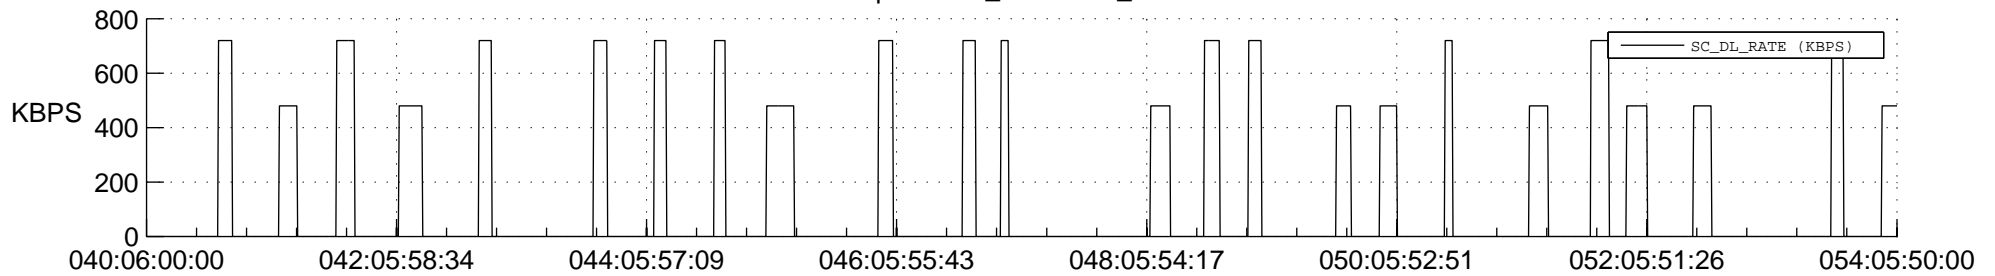

STEREO AHEAD SSR PCT Full Prediction

SWAVES_Percent_Full_Prediction

IMPACT_Percent_Full_Prediction

PLASTIC_Percent_Full_Prediction

Spacecraft_DownLink_Rate

Ground Time (2022:040:06:00:00.000 -2022:054:05:50:00.000)