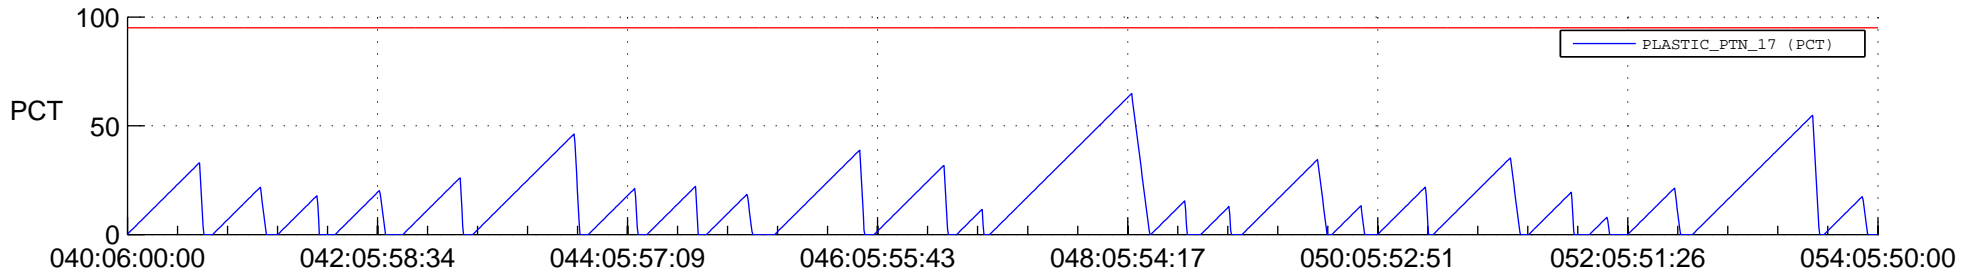

STEREO AHEAD SSR PCT Full Prediction

SWAVES_Percent_Full_Prediction

IMPACT_Percent_Full_Prediction

PLASTIC_Percent_Full_Prediction

Spacecraft_DownLink_Rate

Ground Time (2022:040:06:00:00.000 -2022:054:05:50:00.000)