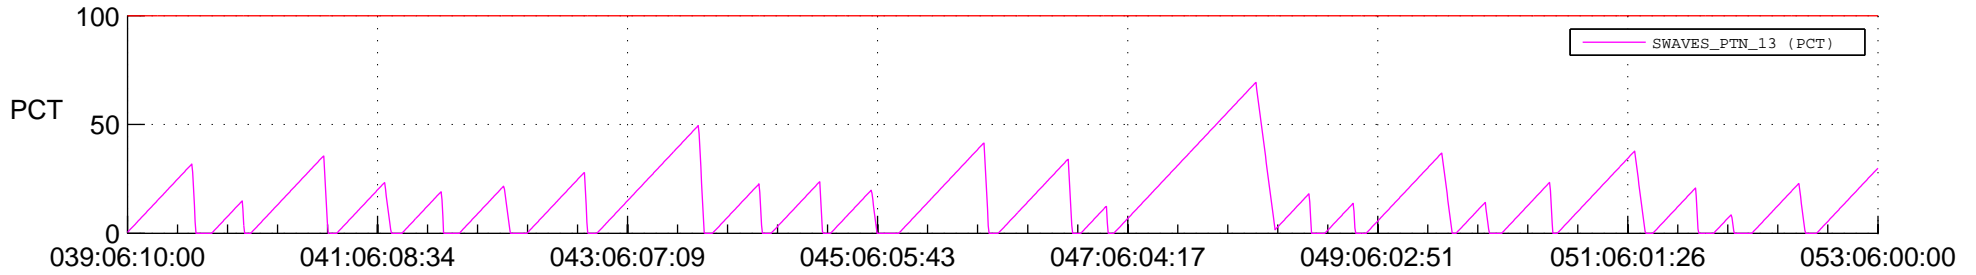

STEREO AHEAD SSR PCT Full Prediction

SWAVES_Percent_Full_Prediction

IMPACT_Percent_Full_Prediction

PLASTIC_Percent_Full_Prediction

Spacecraft_DownLink_Rate

Ground Time (2022:039:06:10:00.000 -2022:053:06:00:00.000)