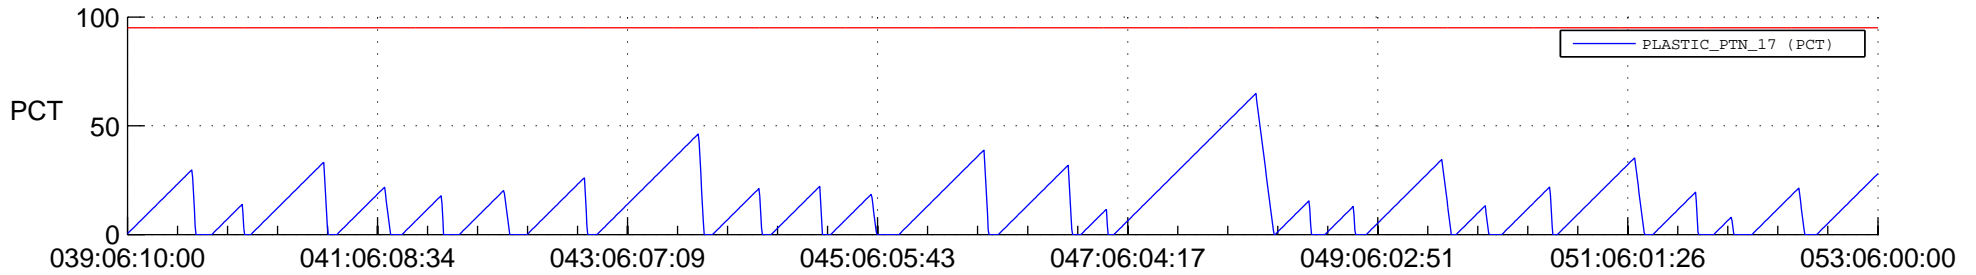

STEREO AHEAD SSR PCT Full Prediction

SWAVES_Percent_Full_Prediction

IMPACT_Percent_Full_Prediction

PLASTIC_Percent_Full_Prediction

Spacecraft_DownLink_Rate

Ground Time (2022:039:06:10:00.000 -2022:053:06:00:00.000)