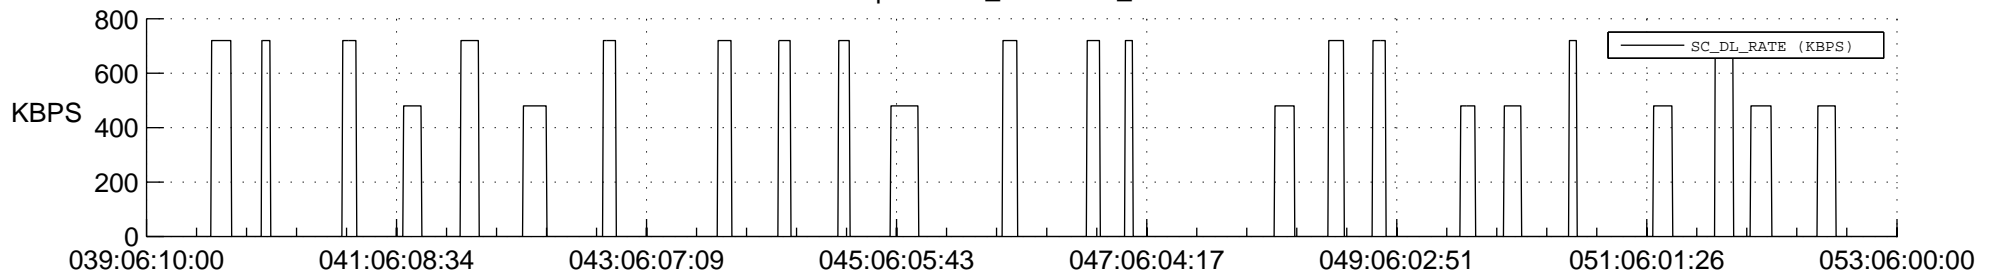

STEREO AHEAD SSR PCT Full Prediction

SWAVES_Percent_Full_Prediction

IMPACT_Percent_Full_Prediction

PLASTIC_Percent_Full_Prediction

Spacecraft_DownLink_Rate

Ground Time (2022:039:06:10:00.000 -2022:053:06:00:00.000)