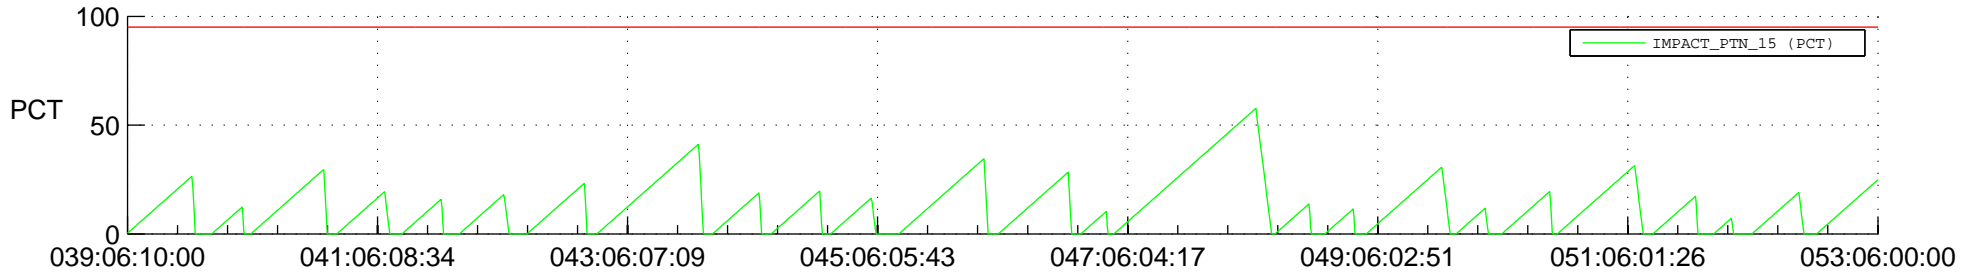

STEREO AHEAD SSR PCT Full Prediction

SWAVES_Percent_Full_Prediction

IMPACT_Percent_Full_Prediction

PLASTIC_Percent_Full_Prediction

Spacecraft_DownLink_Rate

Ground Time (2022:039:06:10:00.000 -2022:053:06:00:00.000)