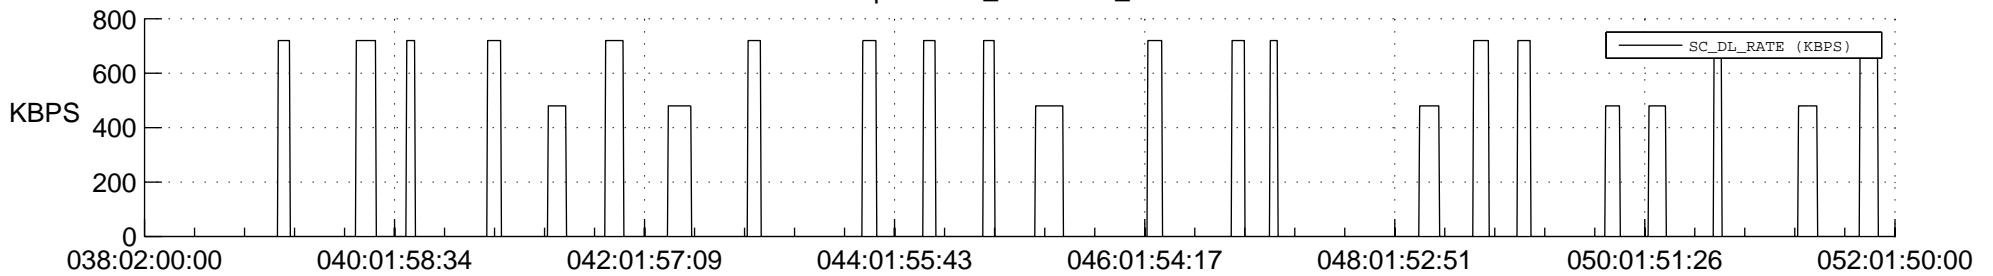

STEREO AHEAD SSR PCT Full Prediction

SWAVES_Percent_Full_Prediction

IMPACT_Percent_Full_Prediction

PLASTIC_Percent_Full_Prediction

Spacecraft_DownLink_Rate

Ground Time (2022:038:02:00:00.000 -2022:052:01:50:00.000)