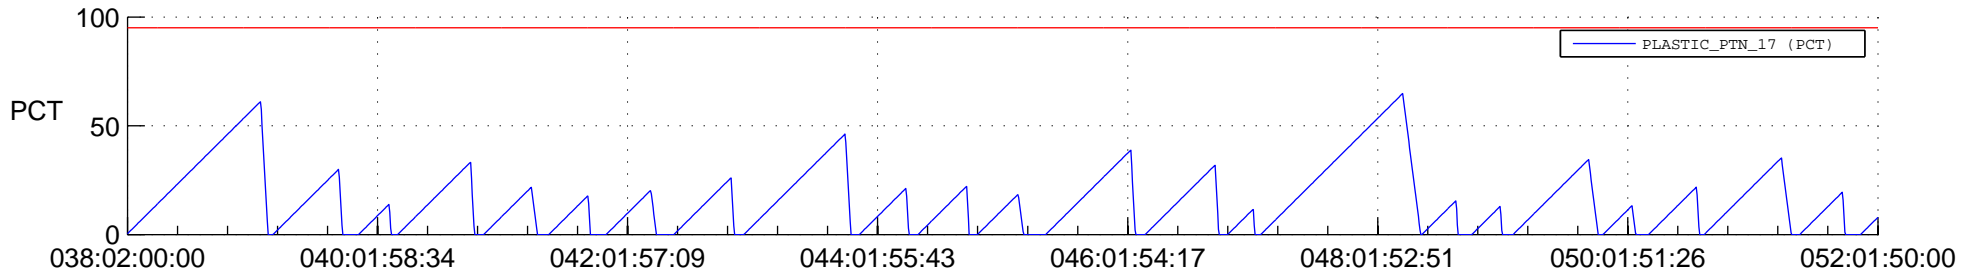

STEREO AHEAD SSR PCT Full Prediction

SWAVES_Percent_Full_Prediction

IMPACT_Percent_Full_Prediction

PLASTIC_Percent_Full_Prediction

Spacecraft_DownLink_Rate

Ground Time (2022:038:02:00:00.000 -2022:052:01:50:00.000)