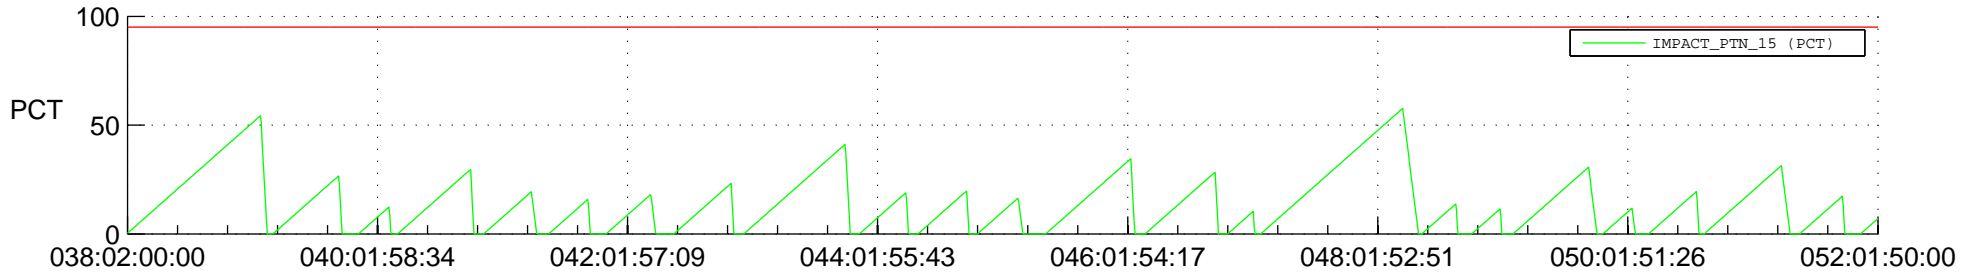

STEREO AHEAD SSR PCT Full Prediction

SWAVES_Percent_Full_Prediction

IMPACT_Percent_Full_Prediction

PLASTIC_Percent_Full_Prediction

Spacecraft_DownLink_Rate

Ground Time (2022:038:02:00:00.000 -2022:052:01:50:00.000)