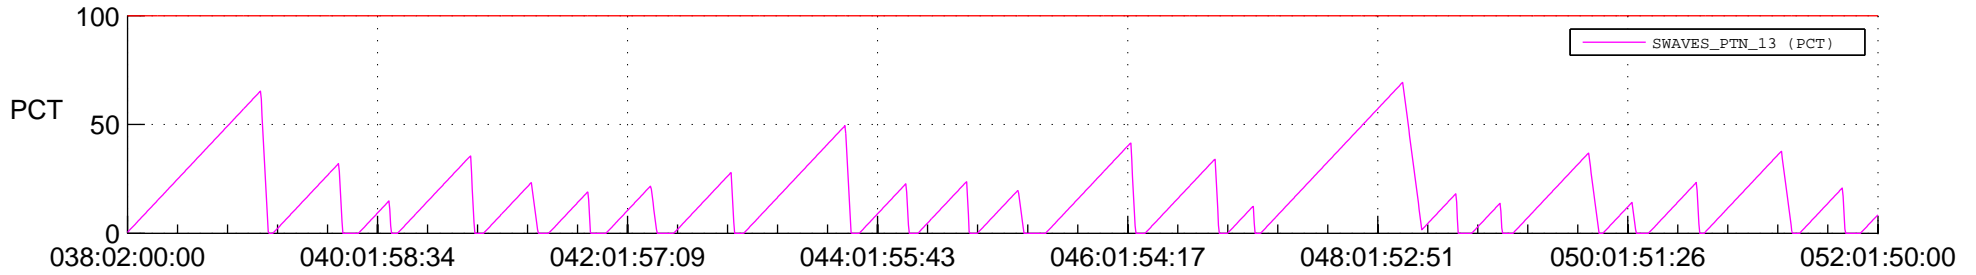

STEREO AHEAD SSR PCT Full Prediction

SWAVES_Percent_Full_Prediction

IMPACT_Percent_Full_Prediction

PLASTIC_Percent_Full_Prediction

Spacecraft_DownLink_Rate

Ground Time (2022:038:02:00:00.000 -2022:052:01:50:00.000)