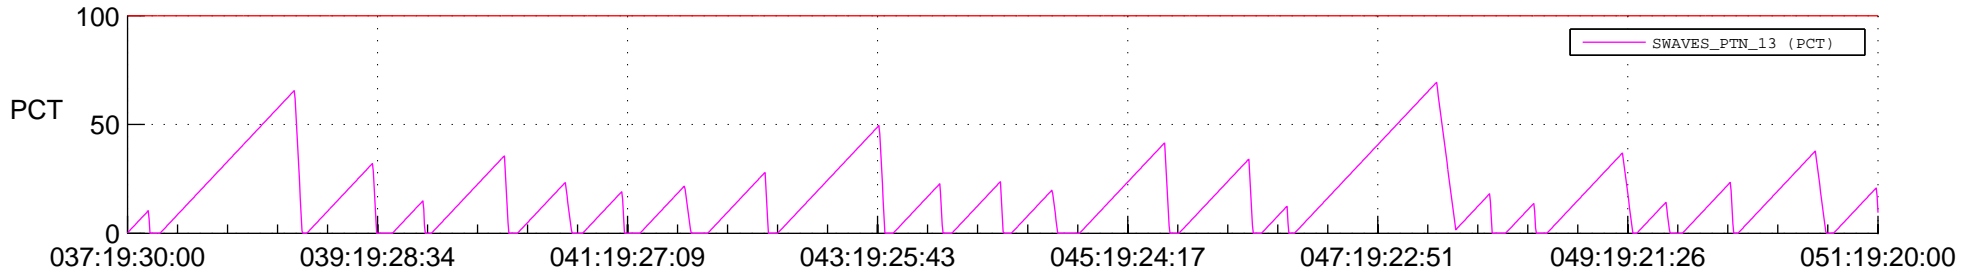

STEREO AHEAD SSR PCT Full Prediction

SWAVES_Percent_Full_Prediction

IMPACT_Percent_Full_Prediction

PLASTIC_Percent_Full_Prediction

Spacecraft_DownLink_Rate