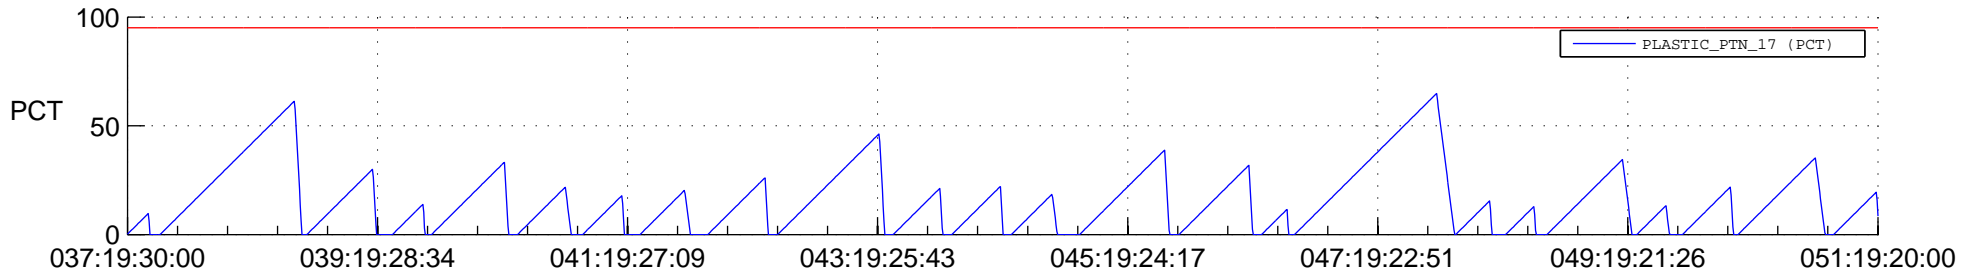

STEREO AHEAD SSR PCT Full Prediction

SWAVES_Percent_Full_Prediction

IMPACT_Percent_Full_Prediction

PLASTIC_Percent_Full_Prediction

Spacecraft_DownLink_Rate