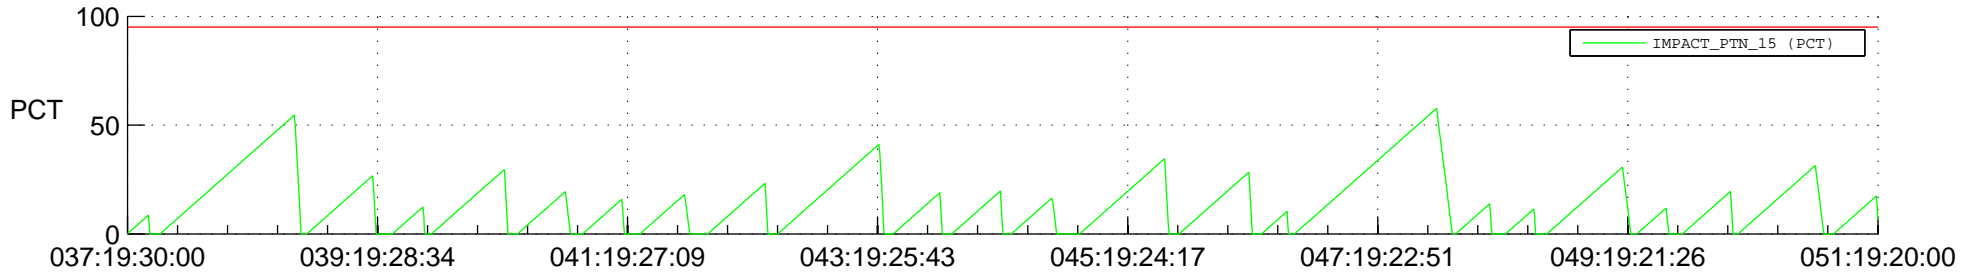

STEREO AHEAD SSR PCT Full Prediction

SWAVES_Percent_Full_Prediction

IMPACT_Percent_Full_Prediction

PLASTIC_Percent_Full_Prediction

Spacecraft_DownLink_Rate