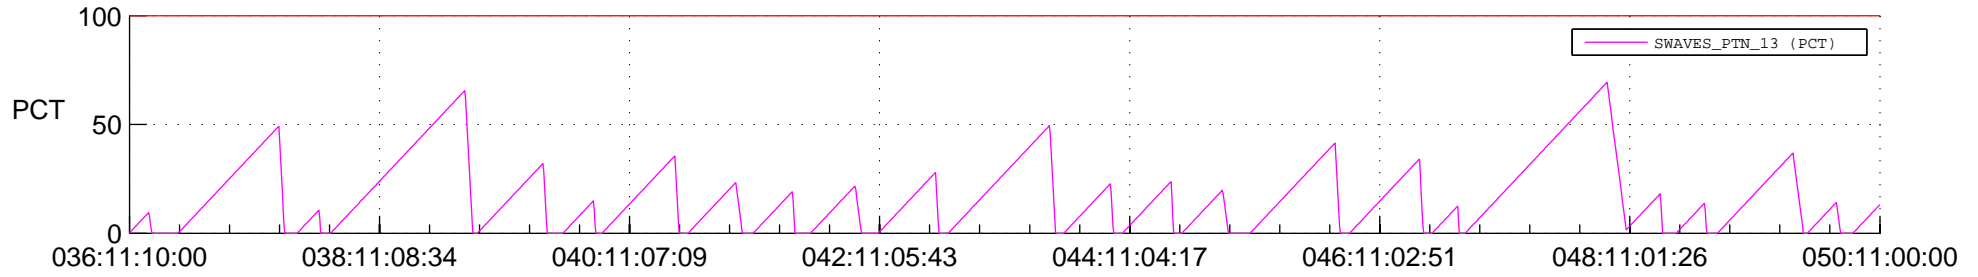

## SWAVES\_Percent\_Full\_Prediction

## Spacecraft\_DownLink\_Rate

Ground Time (2022:036:11:10:00.000 -2022:050:11:00:00.000)