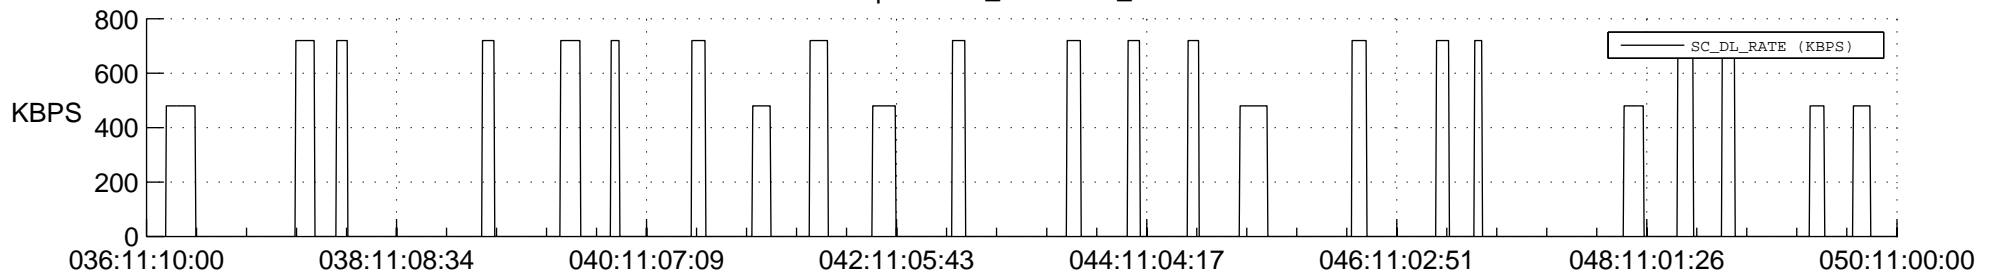

## Spacecraft\_DownLink\_Rate

Ground Time (2022:036:11:10:00.000 -2022:050:11:00:00.000)