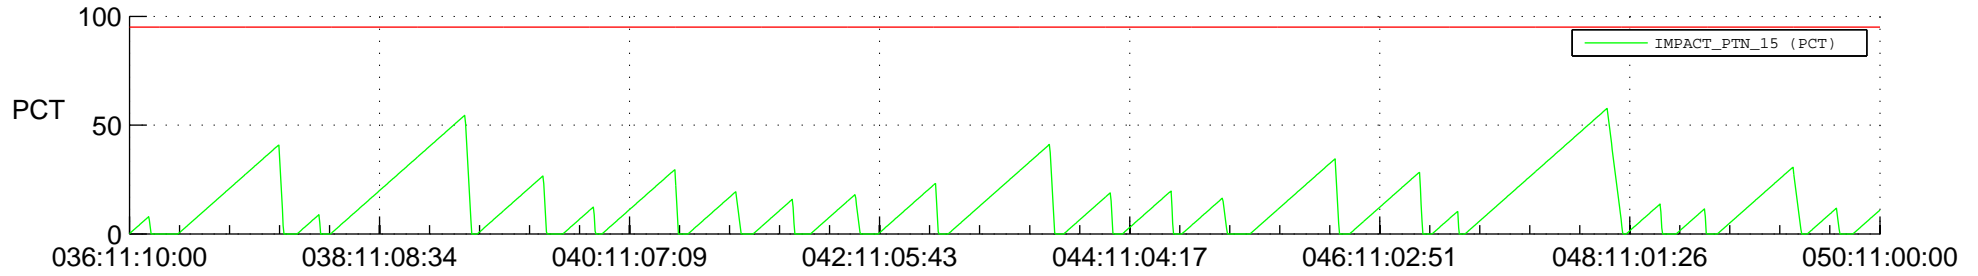

IMPACT_Percent_Full_Prediction