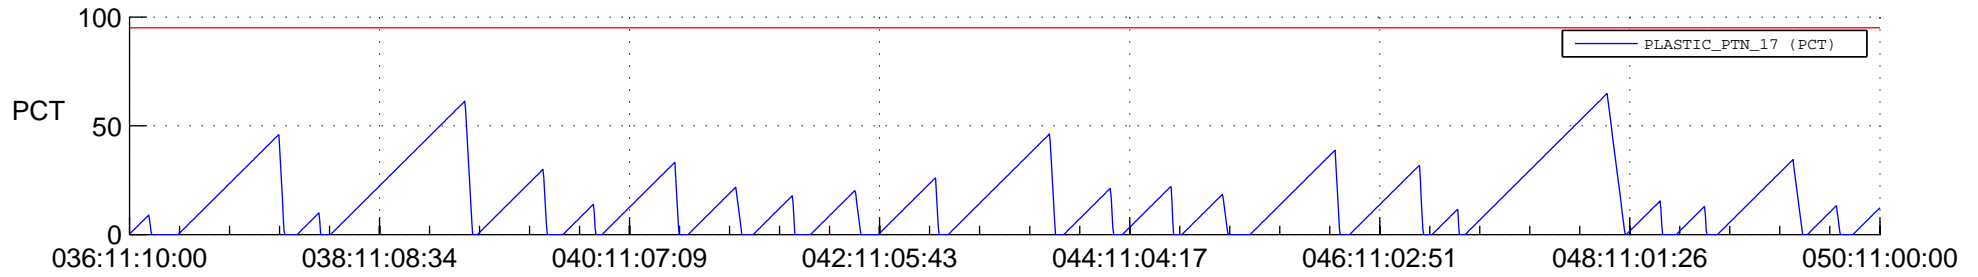

# STEREO AHEAD SSR PCT Full Prediction

## SWAVES\_Percent\_Full\_Prediction

## Spacecraft\_DownLink\_Rate

Ground Time (2022:036:11:10:00.000 -2022:050:11:00:00.000)