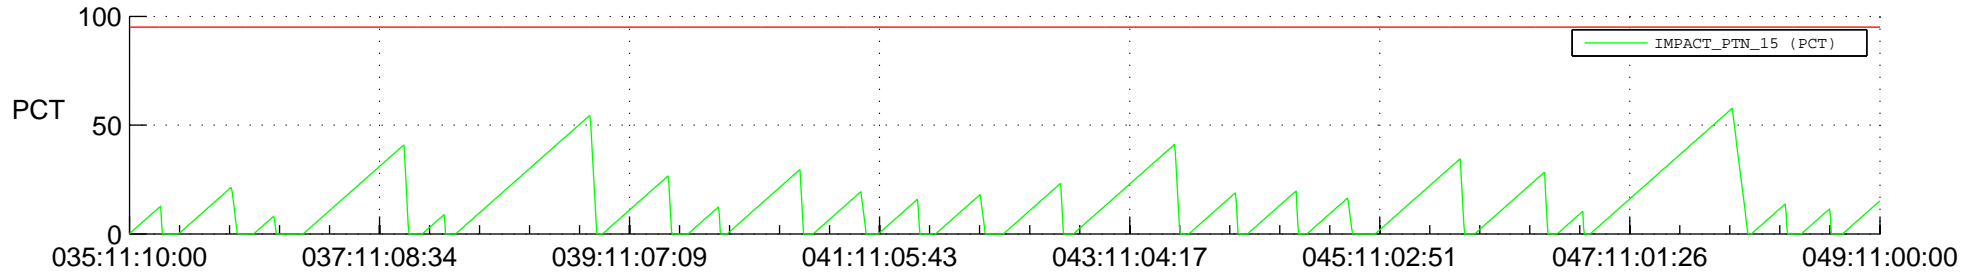

IMPACT_Percent_Full_Prediction