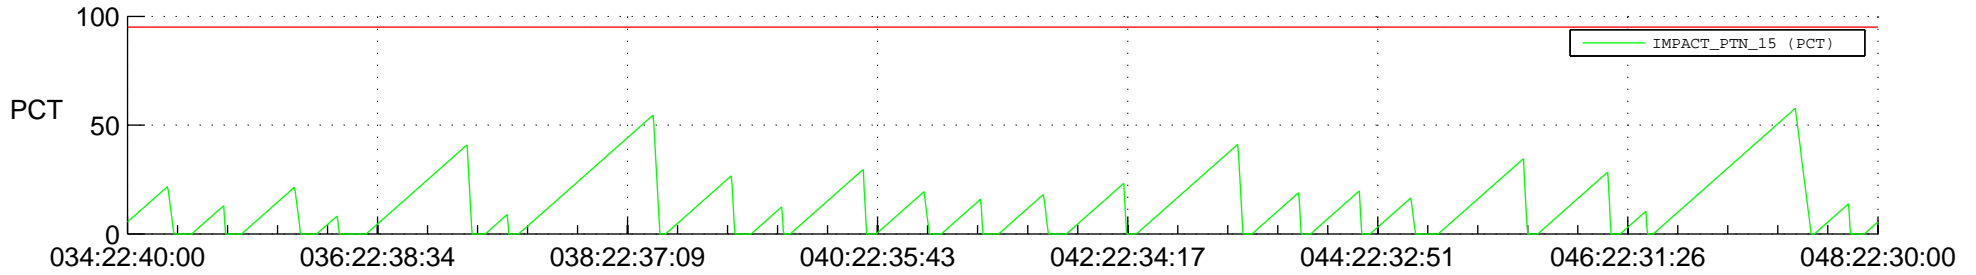

STEREO AHEAD SSR PCT Full Prediction

SWAVES_Percent_Full_Prediction

IMPACT_Percent_Full_Prediction

PLASTIC_Percent_Full_Prediction

Spacecraft_DownLink_Rate

Ground Time (2022:034:22:40:00.000 -2022:048:22:30:00.000)