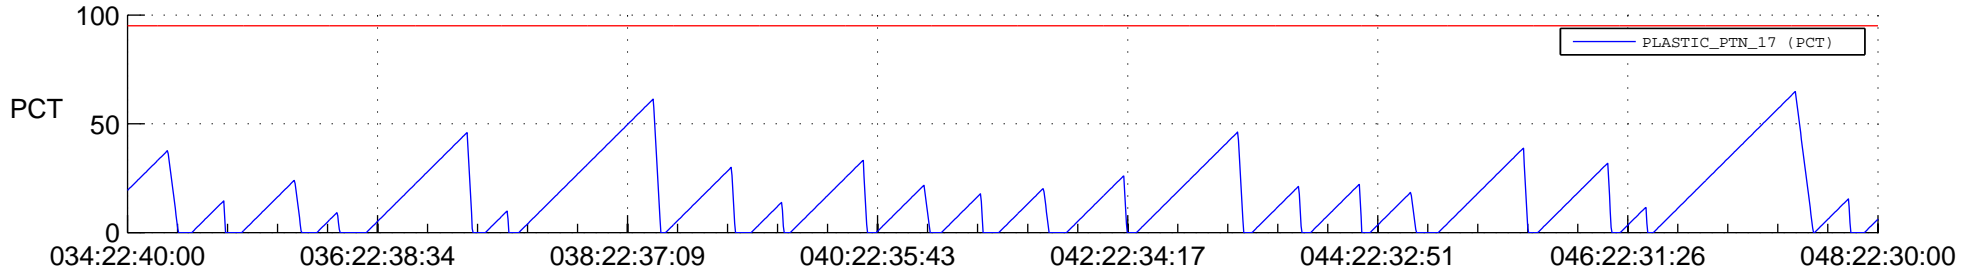

STEREO AHEAD SSR PCT Full Prediction

SWAVES_Percent_Full_Prediction

IMPACT_Percent_Full_Prediction

PLASTIC_Percent_Full_Prediction

Spacecraft_DownLink_Rate

Ground Time (2022:034:22:40:00.000 -2022:048:22:30:00.000)