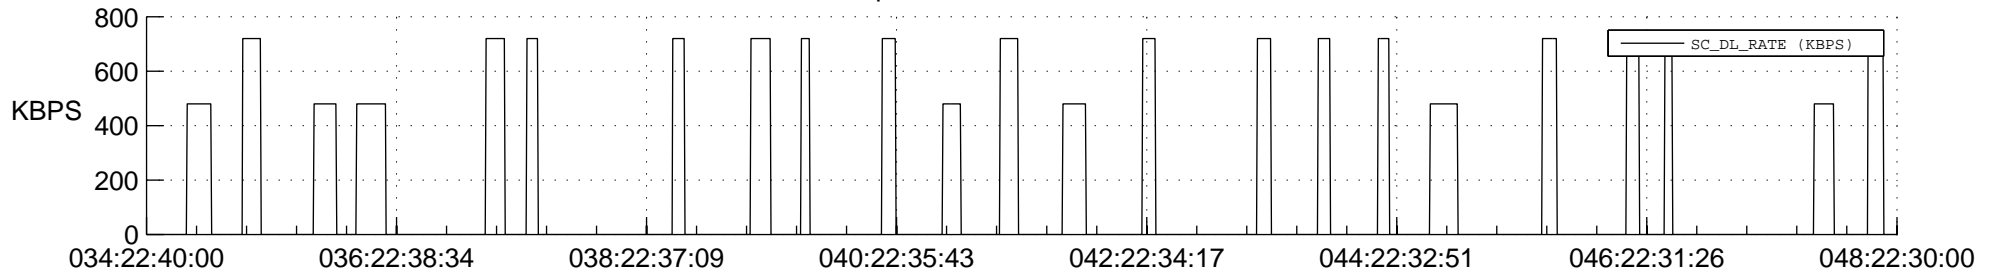

STEREO AHEAD SSR PCT Full Prediction

SWAVES_Percent_Full_Prediction

IMPACT_Percent_Full_Prediction

PLASTIC_Percent_Full_Prediction

Spacecraft_DownLink_Rate

Ground Time (2022:034:22:40:00.000 -2022:048:22:30:00.000)