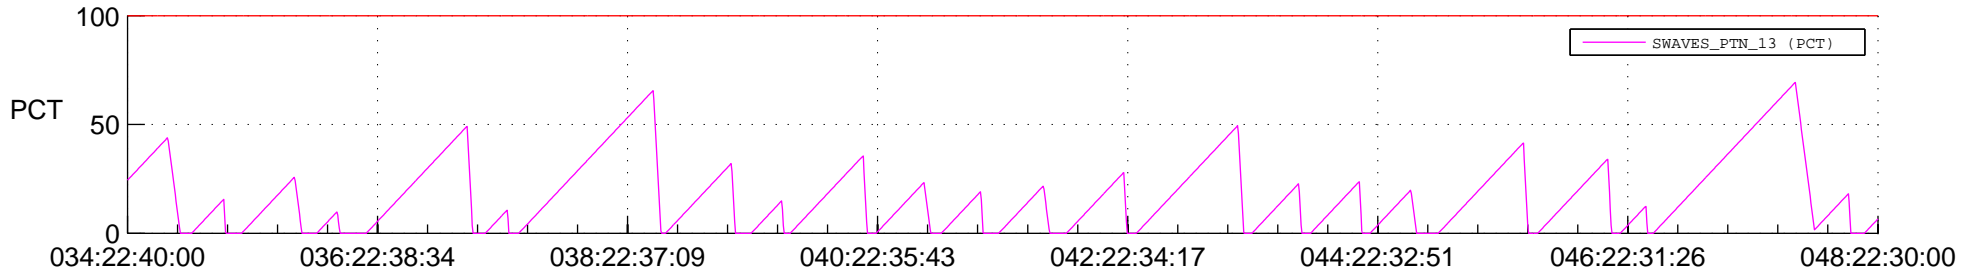

STEREO AHEAD SSR PCT Full Prediction

SWAVES_Percent_Full_Prediction

IMPACT_Percent_Full_Prediction

PLASTIC_Percent_Full_Prediction

Spacecraft_DownLink_Rate

Ground Time (2022:034:22:40:00.000 -2022:048:22:30:00.000)