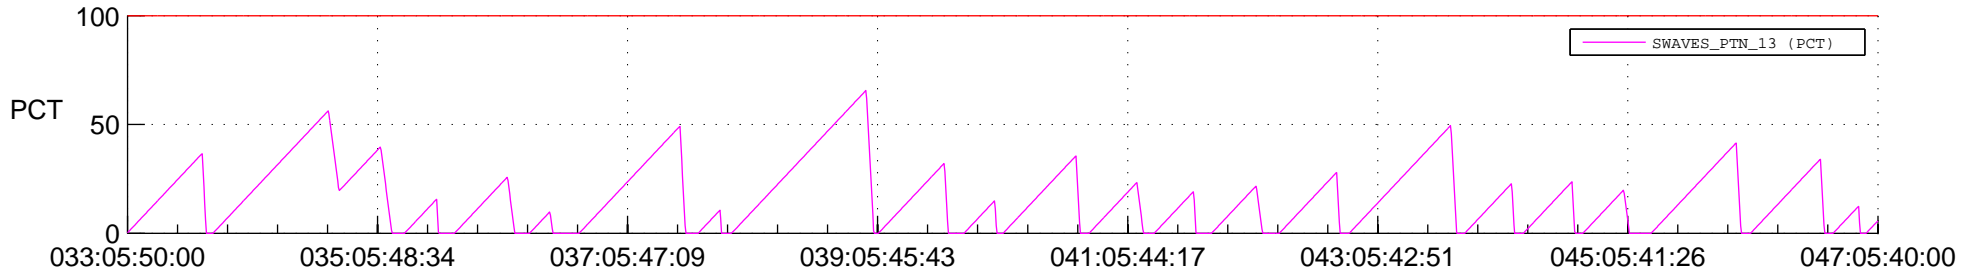

STEREO AHEAD SSR PCT Full Prediction

SWAVES_Percent_Full_Prediction

IMPACT_Percent_Full_Prediction

PLASTIC_Percent_Full_Prediction

Spacecraft_DownLink_Rate

Ground Time (2022:033:05:50:00.000 -2022:047:05:40:00.000)