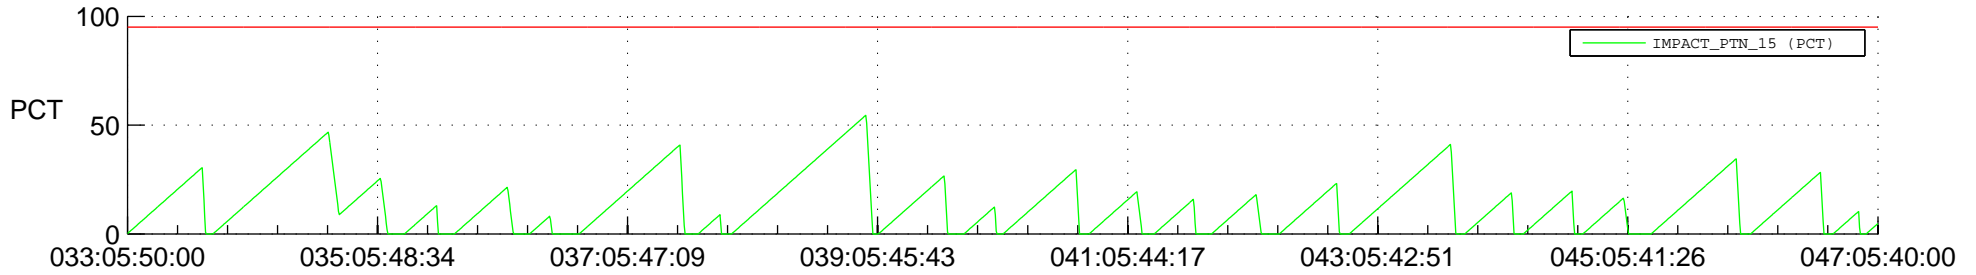

STEREO AHEAD SSR PCT Full Prediction

SWAVES_Percent_Full_Prediction

IMPACT_Percent_Full_Prediction

PLASTIC_Percent_Full_Prediction

Spacecraft_DownLink_Rate

Ground Time (2022:033:05:50:00.000 -2022:047:05:40:00.000)