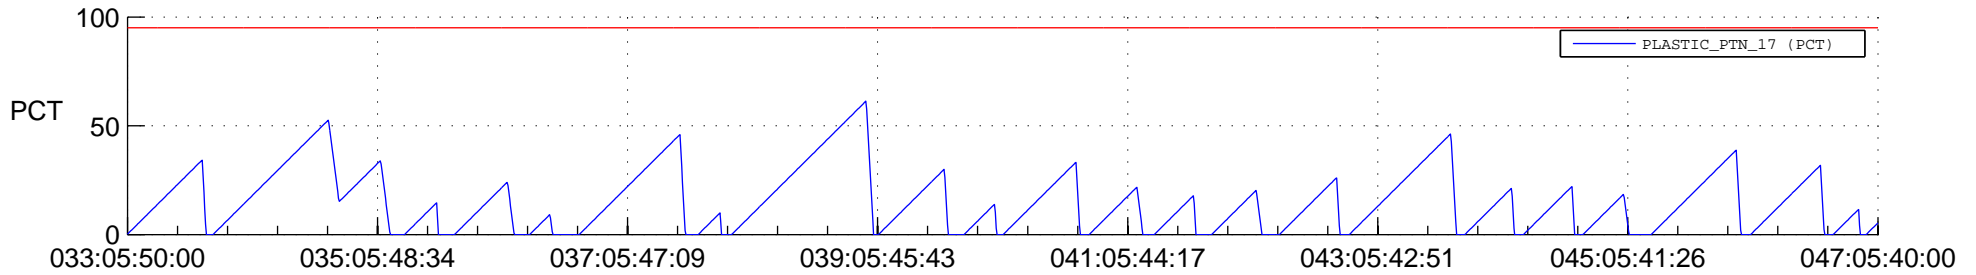

STEREO AHEAD SSR PCT Full Prediction

SWAVES_Percent_Full_Prediction

IMPACT_Percent_Full_Prediction

PLASTIC_Percent_Full_Prediction

Spacecraft_DownLink_Rate

Ground Time (2022:033:05:50:00.000 -2022:047:05:40:00.000)