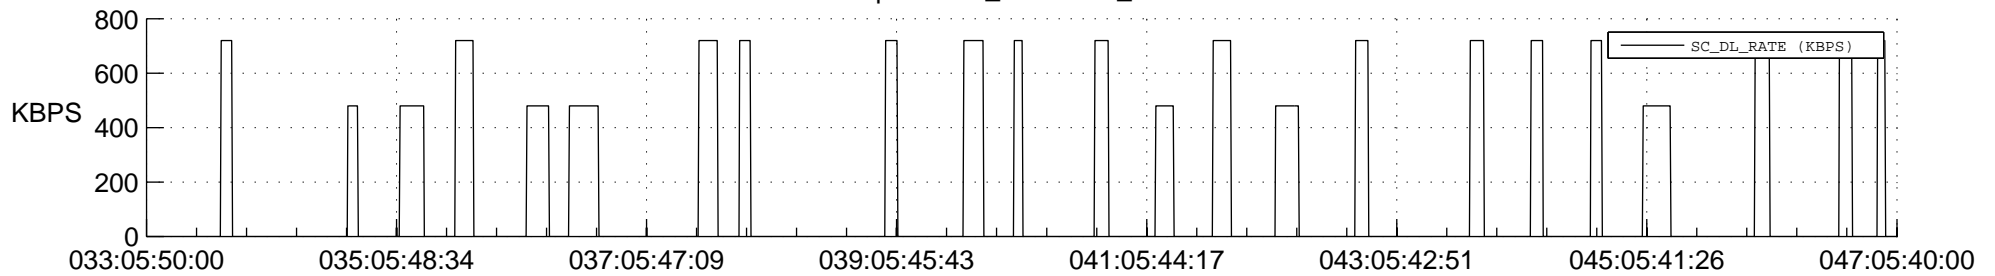

STEREO AHEAD SSR PCT Full Prediction

SWAVES_Percent_Full_Prediction

IMPACT_Percent_Full_Prediction

PLASTIC_Percent_Full_Prediction

Spacecraft_DownLink_Rate

Ground Time (2022:033:05:50:00.000 -2022:047:05:40:00.000)