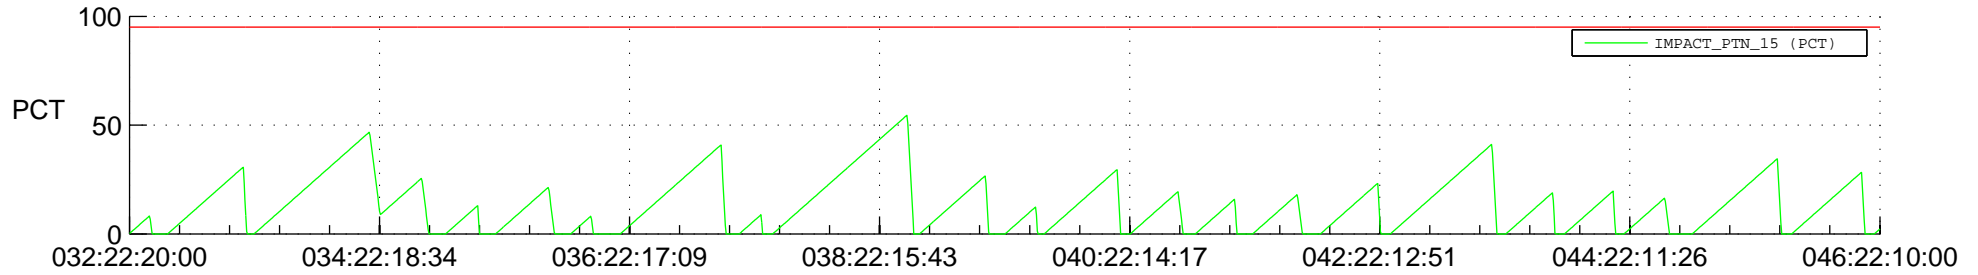

IMPACT_Percent_Full_Prediction