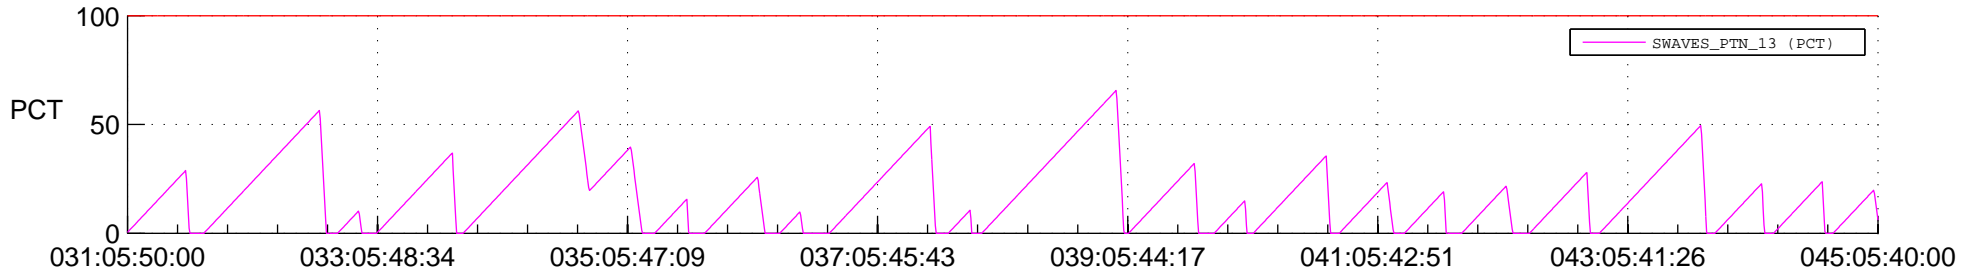

STEREO AHEAD SSR PCT Full Prediction

SWAVES_Percent_Full_Prediction

IMPACT_Percent_Full_Prediction

PLASTIC_Percent_Full_Prediction

Spacecraft_DownLink_Rate

Ground Time (2022:031:05:50:00.000 -2022:045:05:40:00.000)