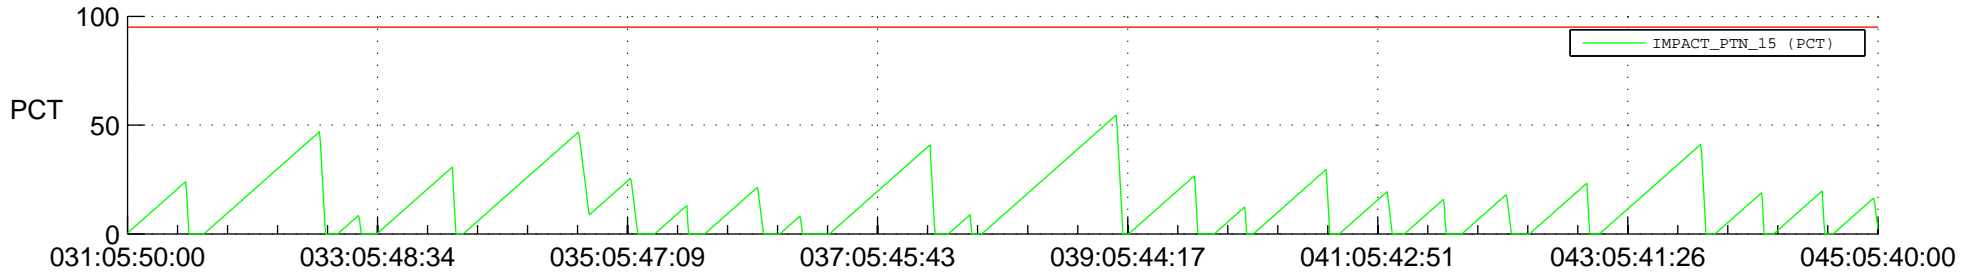

STEREO AHEAD SSR PCT Full Prediction

SWAVES_Percent_Full_Prediction

IMPACT_Percent_Full_Prediction

PLASTIC_Percent_Full_Prediction

Spacecraft_DownLink_Rate

Ground Time (2022:031:05:50:00.000 -2022:045:05:40:00.000)