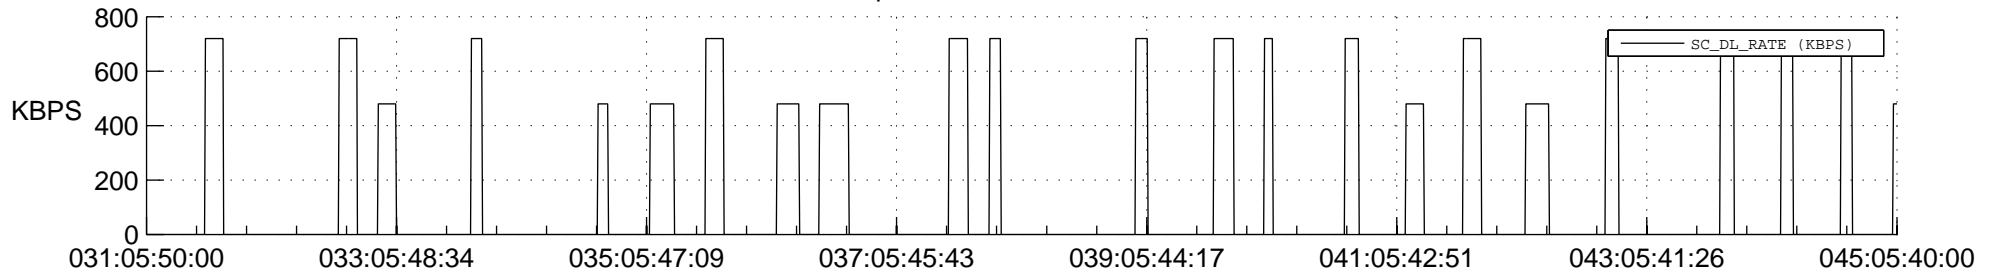

STEREO AHEAD SSR PCT Full Prediction

SWAVES_Percent_Full_Prediction

IMPACT_Percent_Full_Prediction

PLASTIC_Percent_Full_Prediction

Spacecraft_DownLink_Rate

Ground Time (2022:031:05:50:00.000 -2022:045:05:40:00.000)