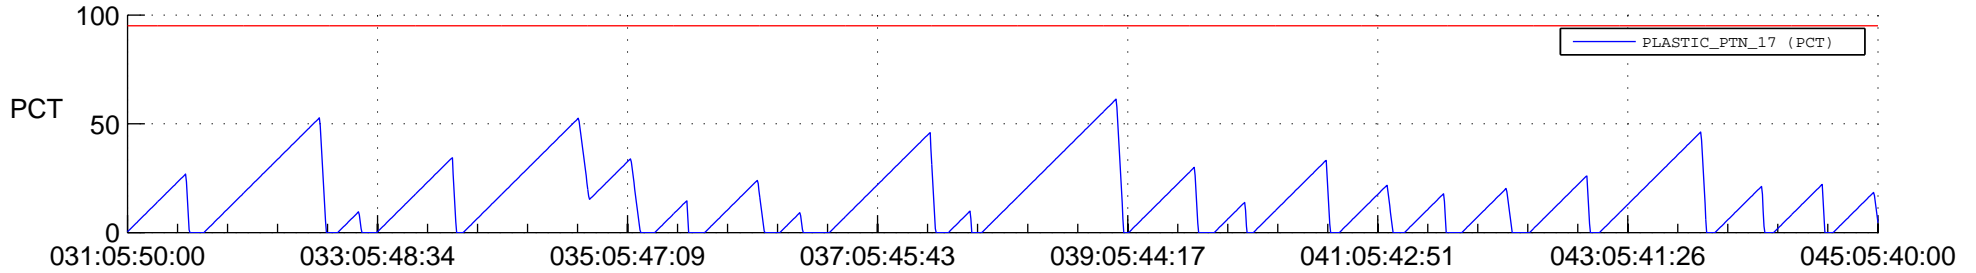

STEREO AHEAD SSR PCT Full Prediction

SWAVES_Percent_Full_Prediction

IMPACT_Percent_Full_Prediction

PLASTIC_Percent_Full_Prediction

Spacecraft_DownLink_Rate

Ground Time (2022:031:05:50:00.000 -2022:045:05:40:00.000)