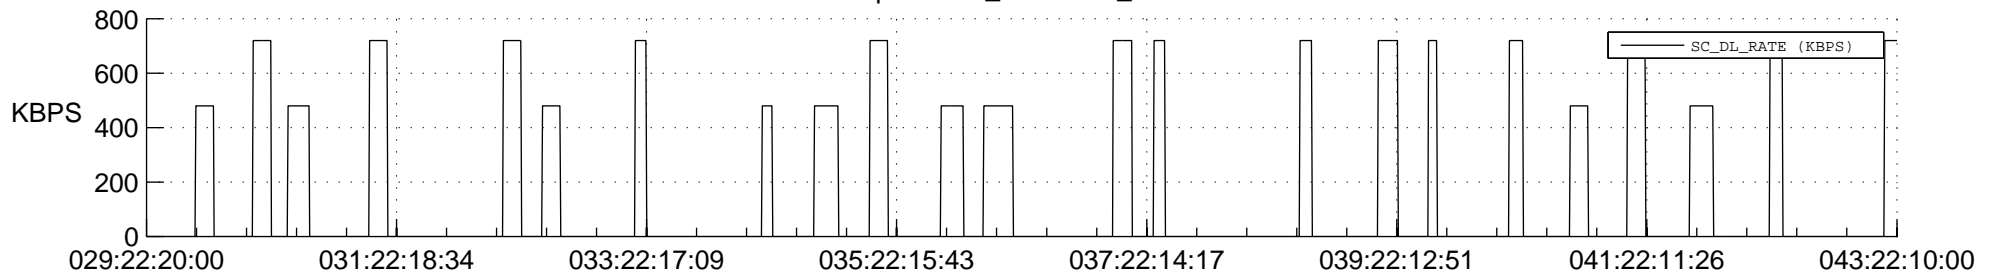

STEREO AHEAD SSR PCT Full Prediction

SWAVES_Percent_Full_Prediction

IMPACT_Percent_Full_Prediction

PLASTIC_Percent_Full_Prediction

Spacecraft_DownLink_Rate

Ground Time (2022:029:22:20:00.000 -2022:043:22:10:00.000)