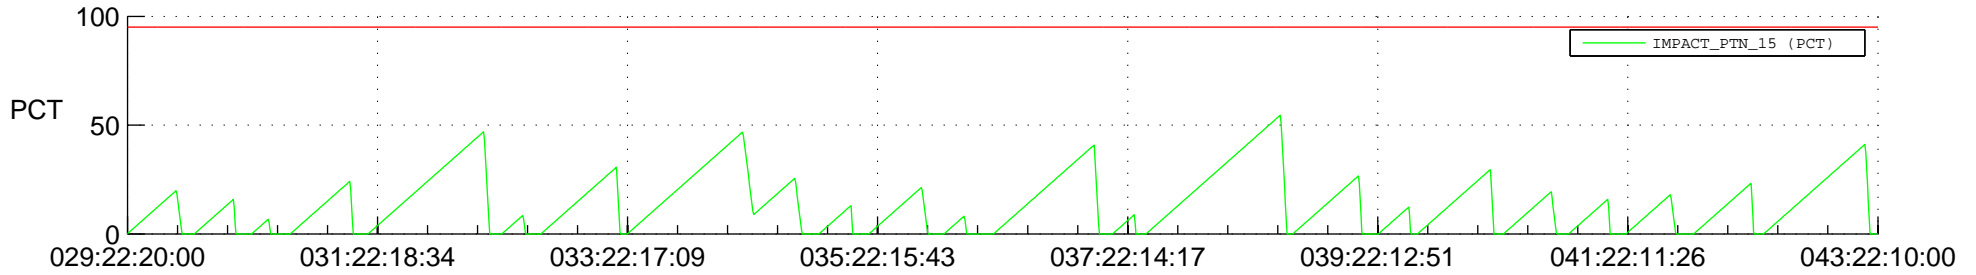

STEREO AHEAD SSR PCT Full Prediction

SWAVES_Percent_Full_Prediction

IMPACT_Percent_Full_Prediction

PLASTIC_Percent_Full_Prediction

Spacecraft_DownLink_Rate

Ground Time (2022:029:22:20:00.000 -2022:043:22:10:00.000)