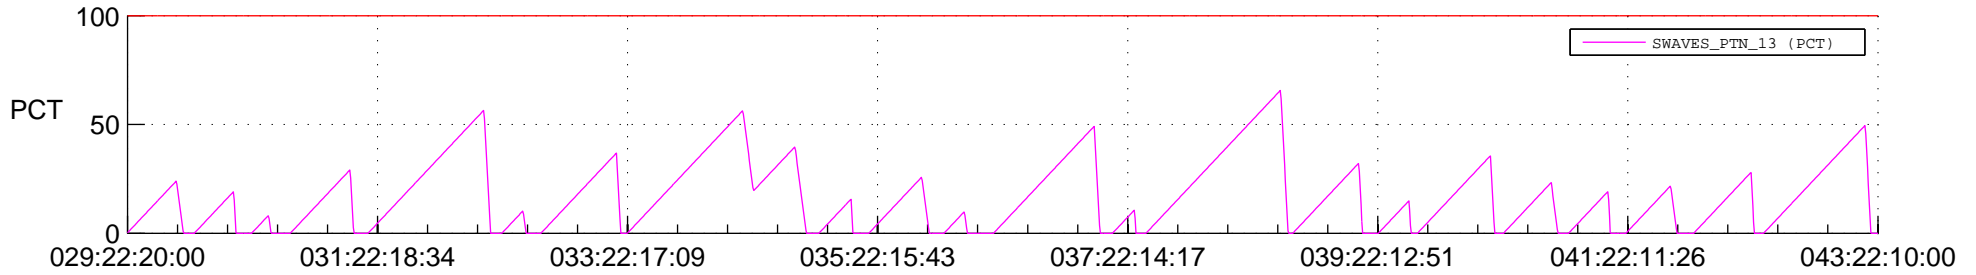

STEREO AHEAD SSR PCT Full Prediction

SWAVES_Percent_Full_Prediction

IMPACT_Percent_Full_Prediction

PLASTIC_Percent_Full_Prediction

Spacecraft_DownLink_Rate

Ground Time (2022:029:22:20:00.000 -2022:043:22:10:00.000)