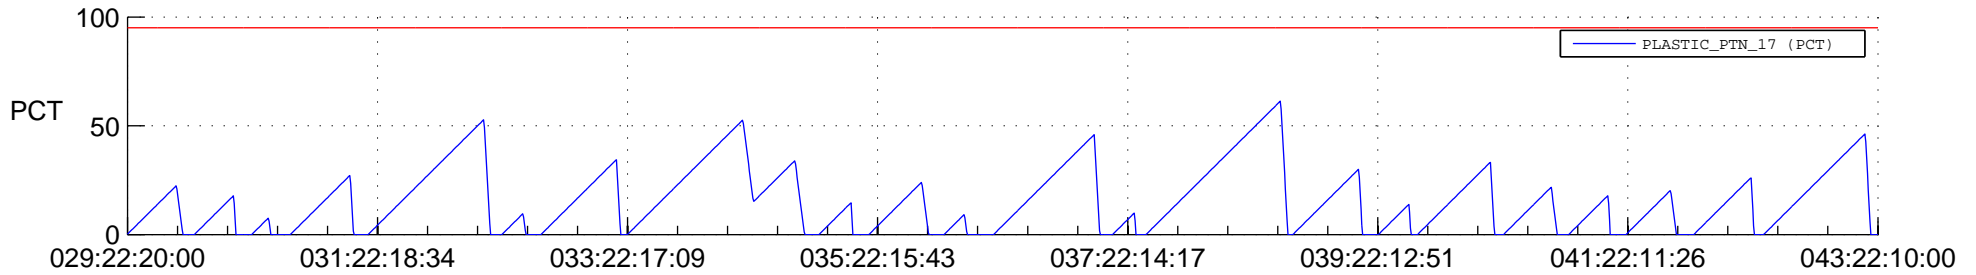

STEREO AHEAD SSR PCT Full Prediction

SWAVES_Percent_Full_Prediction

IMPACT_Percent_Full_Prediction

PLASTIC_Percent_Full_Prediction

Spacecraft_DownLink_Rate

Ground Time (2022:029:22:20:00.000 -2022:043:22:10:00.000)