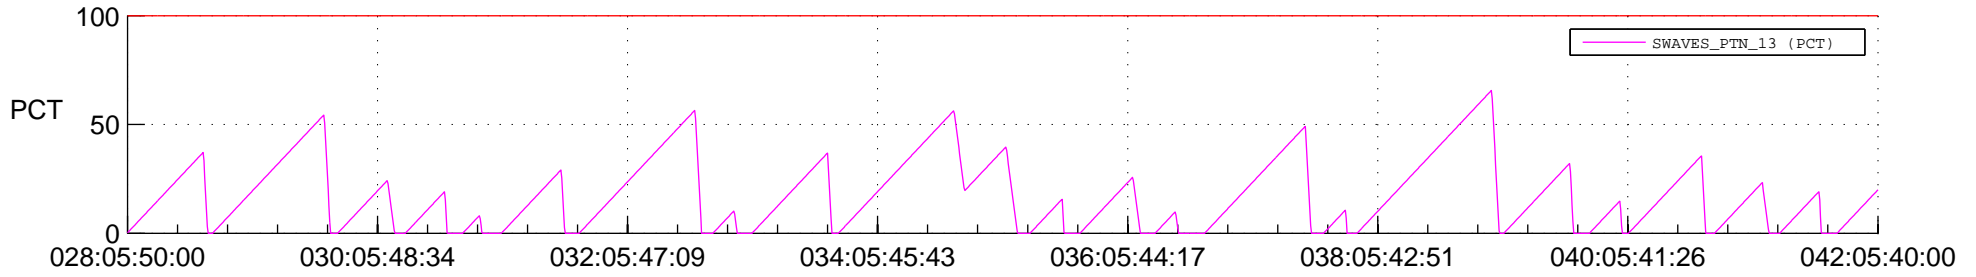

## SWAVES\_Percent\_Full\_Prediction

## Spacecraft\_DownLink\_Rate

Ground Time (2022:028:05:50:00.000 -2022:042:05:40:00.000)