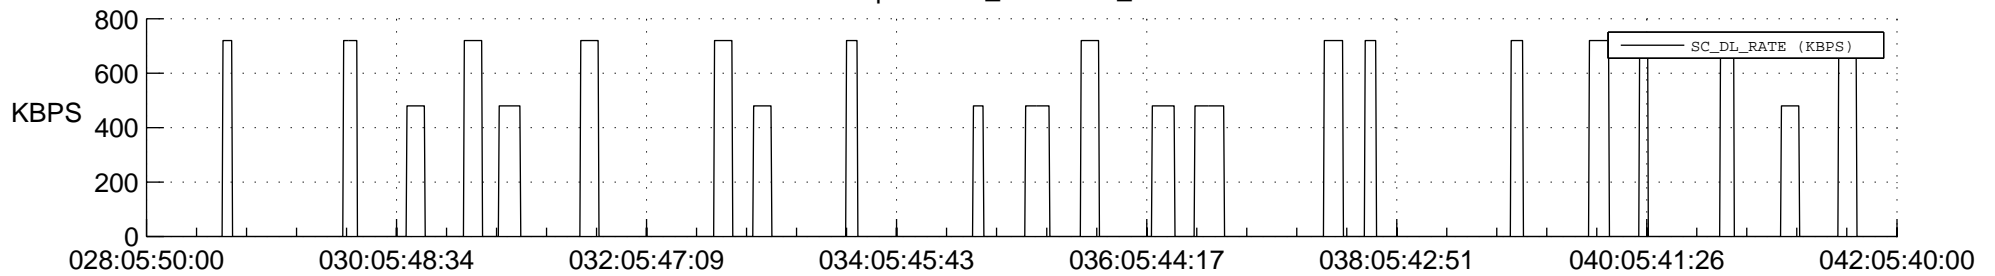

## Spacecraft\_DownLink\_Rate

Ground Time (2022:028:05:50:00.000 -2022:042:05:40:00.000)