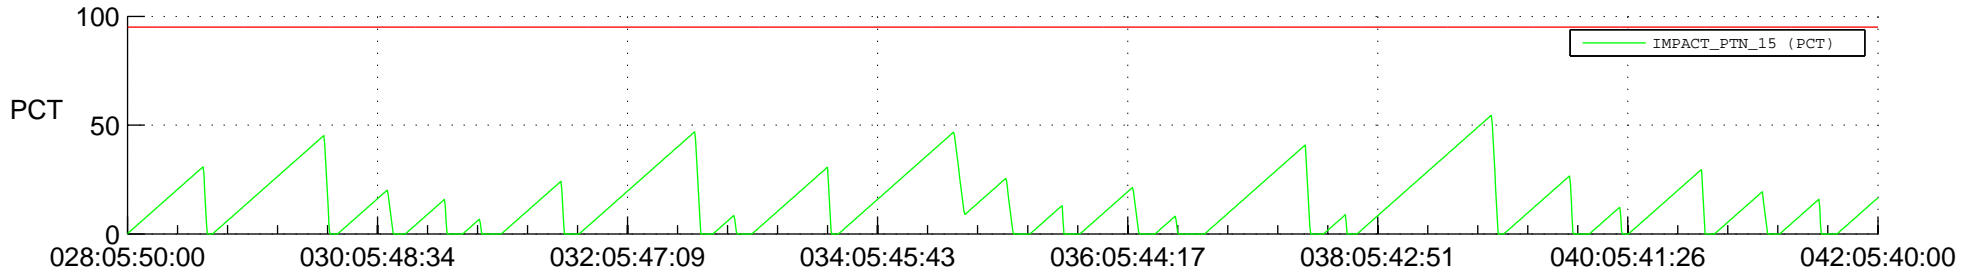

IMPACT_Percent_Full_Prediction