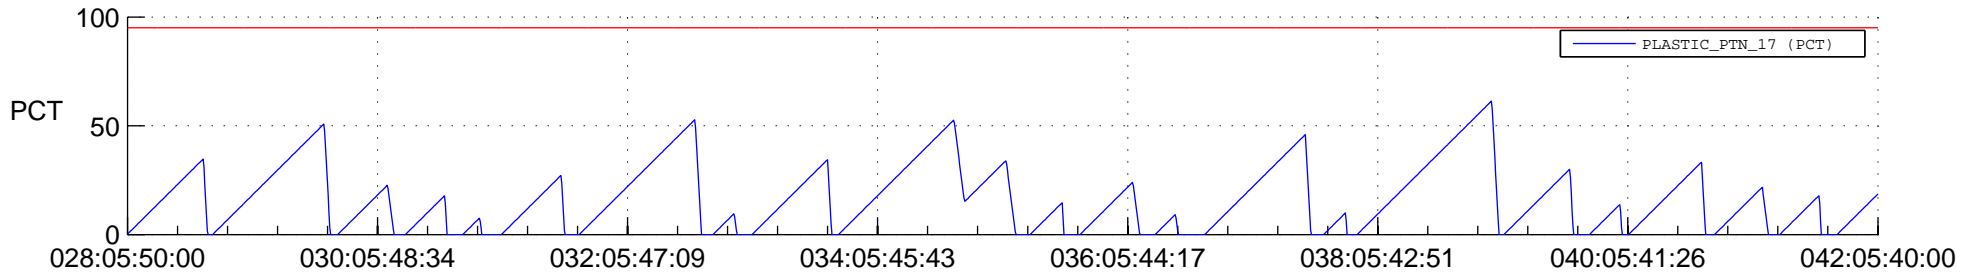

## SWAVES\_Percent\_Full\_Prediction

## Spacecraft\_DownLink\_Rate

Ground Time (2022:028:05:50:00.000 -2022:042:05:40:00.000)