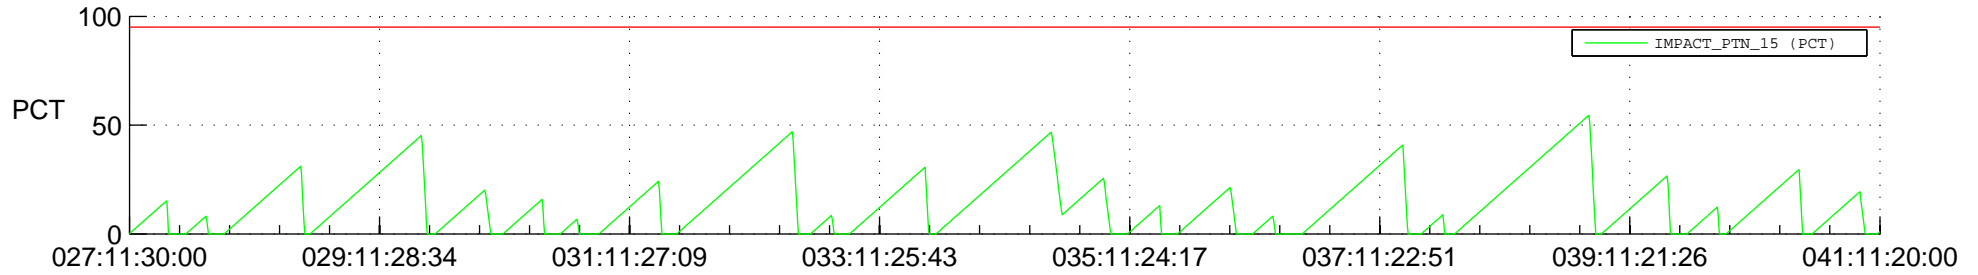

STEREO AHEAD SSR PCT Full Prediction

SWAVES_Percent_Full_Prediction

IMPACT_Percent_Full_Prediction

PLASTIC_Percent_Full_Prediction

Spacecraft_DownLink_Rate