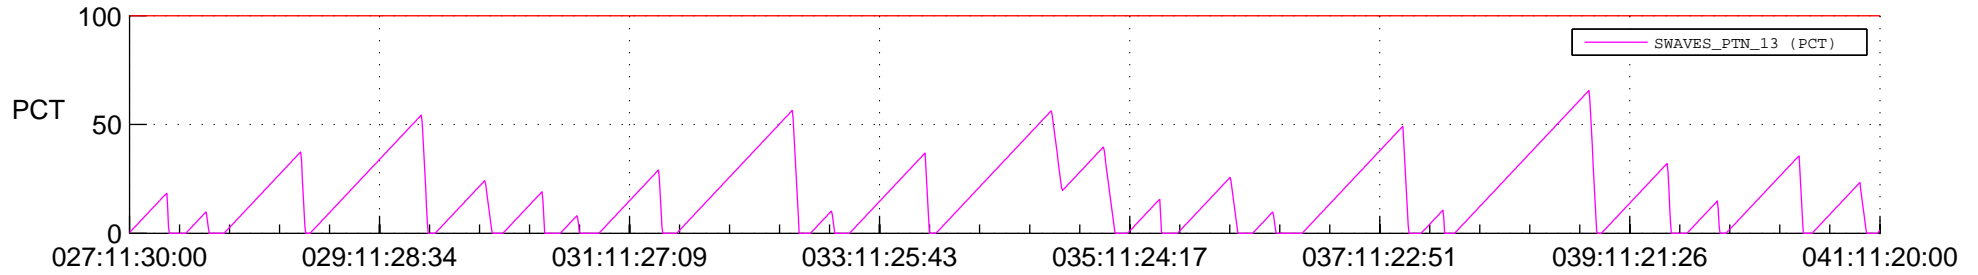

STEREO AHEAD SSR PCT Full Prediction

SWAVES_Percent_Full_Prediction

IMPACT_Percent_Full_Prediction

PLASTIC_Percent_Full_Prediction

Spacecraft_DownLink_Rate