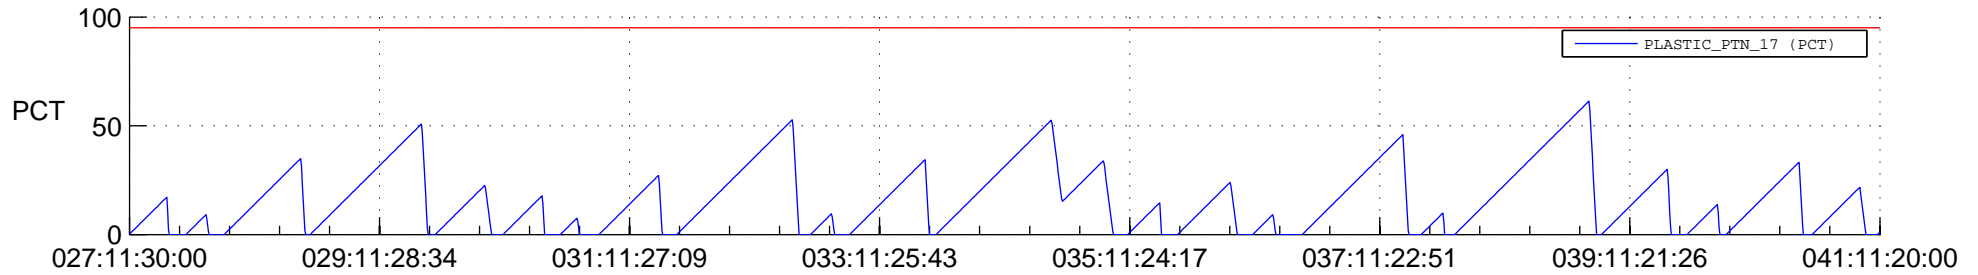

STEREO AHEAD SSR PCT Full Prediction

SWAVES_Percent_Full_Prediction

IMPACT_Percent_Full_Prediction

PLASTIC_Percent_Full_Prediction

Spacecraft_DownLink_Rate