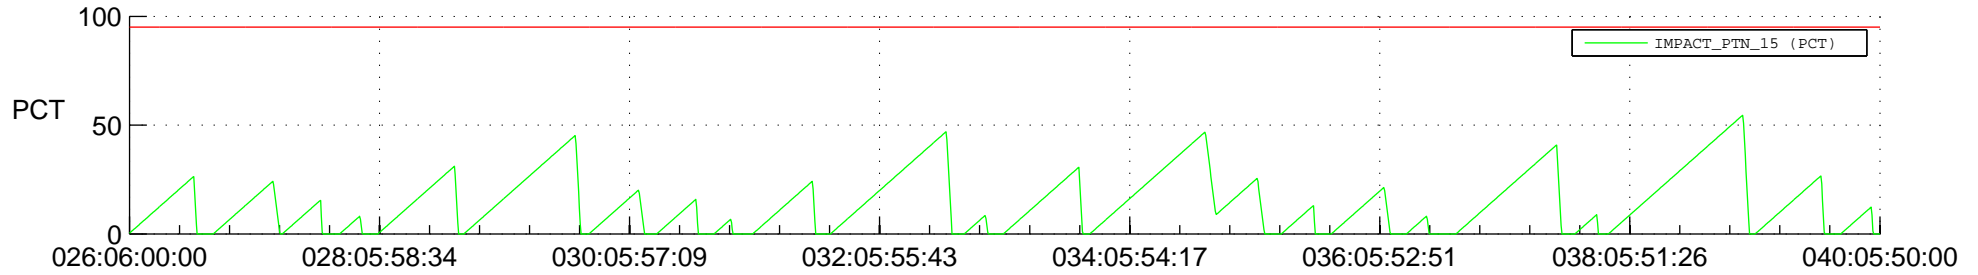

IMPACT_Percent_Full_Prediction