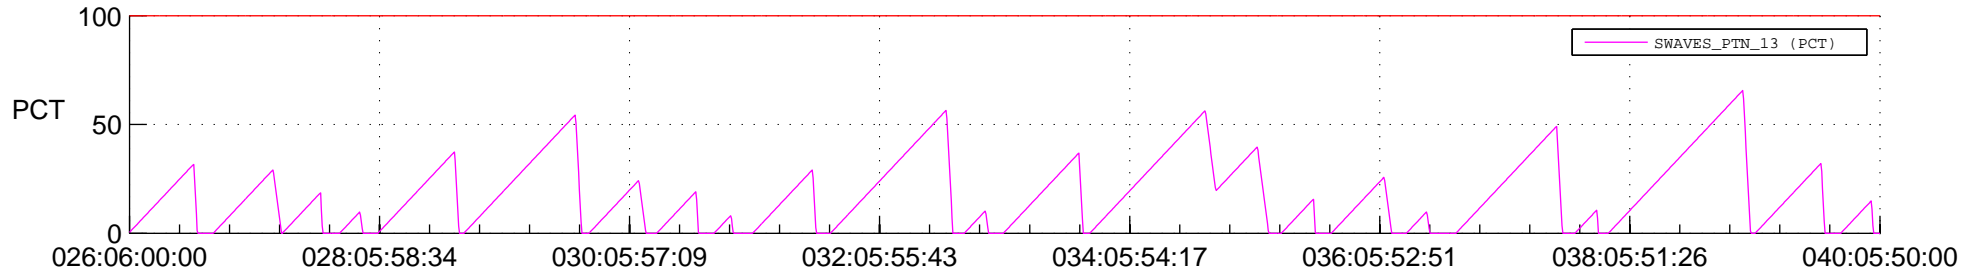

## SWAVES\_Percent\_Full\_Prediction

## Spacecraft\_DownLink\_Rate

Ground Time (2022:026:06:00:00.000 -2022:040:05:50:00.000)