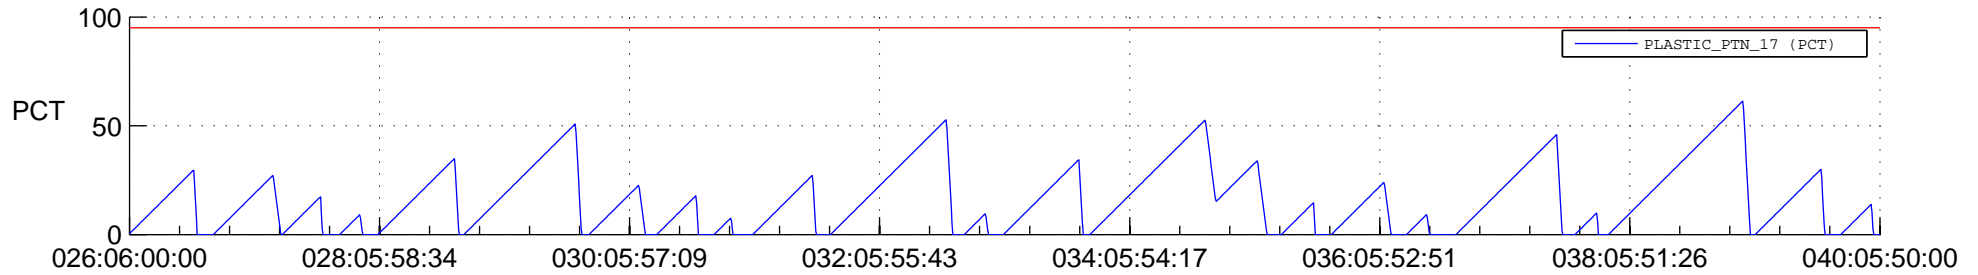

## SWAVES\_Percent\_Full\_Prediction

## Spacecraft\_DownLink\_Rate

Ground Time (2022:026:06:00:00.000 -2022:040:05:50:00.000)