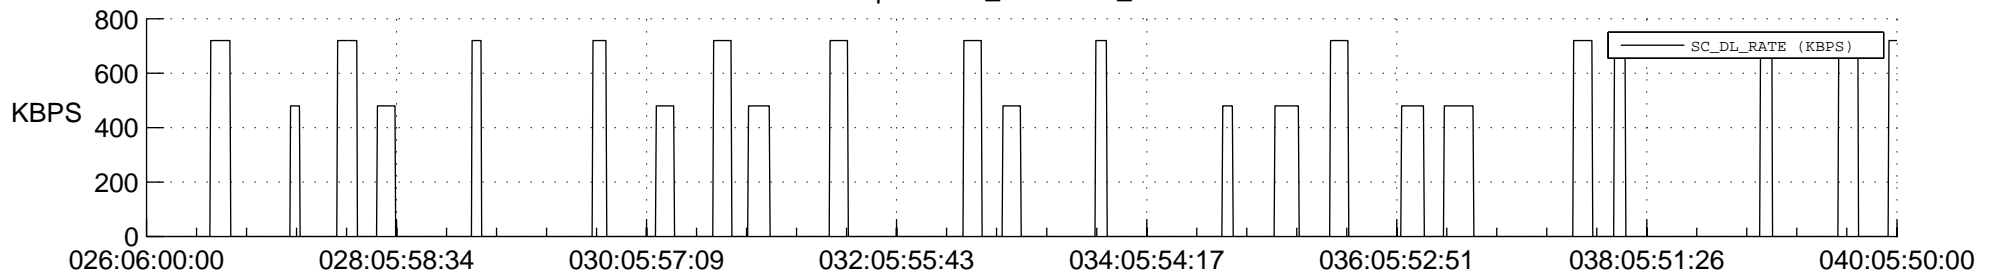

## Spacecraft\_DownLink\_Rate

Ground Time (2022:026:06:00:00.000 -2022:040:05:50:00.000)