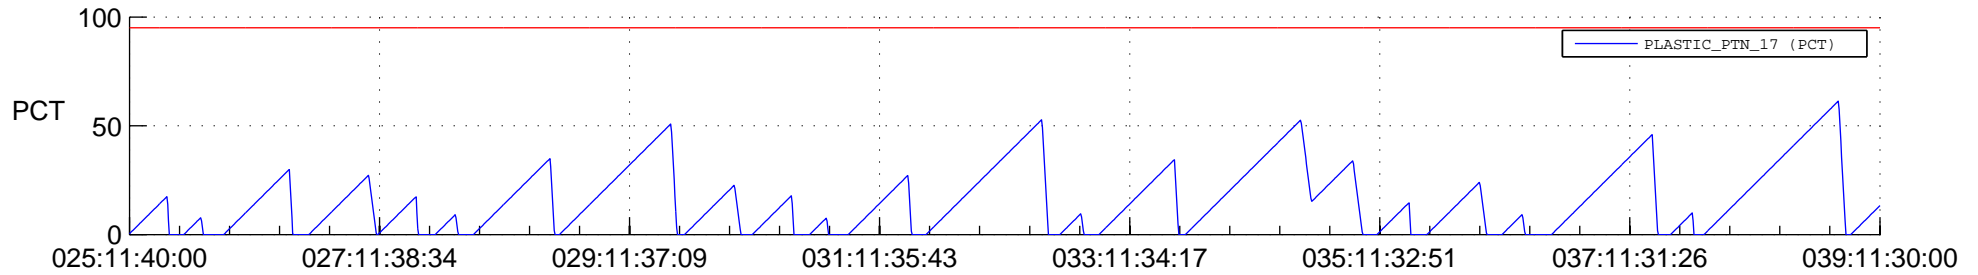

STEREO AHEAD SSR PCT Full Prediction

SWAVES_Percent_Full_Prediction

IMPACT_Percent_Full_Prediction

PLASTIC_Percent_Full_Prediction

Spacecraft_DownLink_Rate