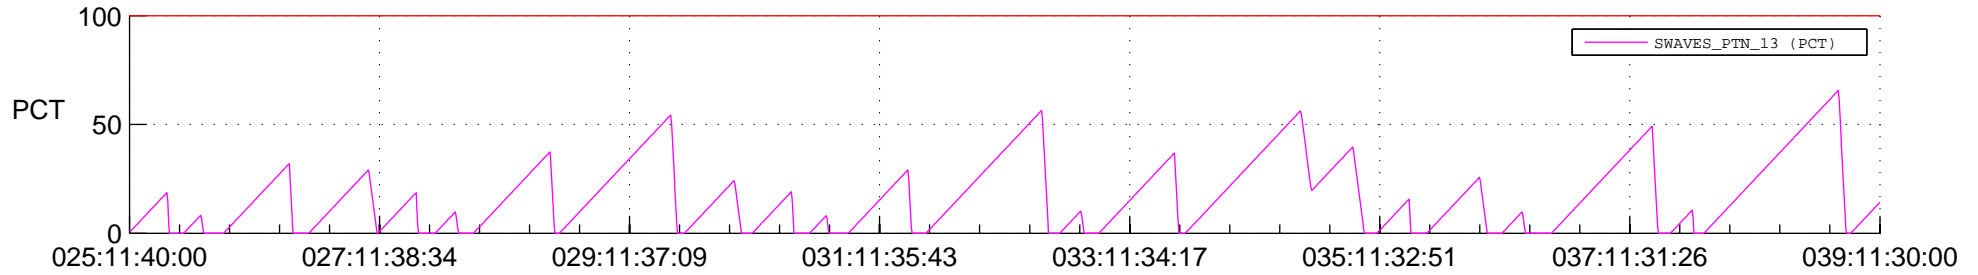

STEREO AHEAD SSR PCT Full Prediction

SWAVES_Percent_Full_Prediction

IMPACT_Percent_Full_Prediction

PLASTIC_Percent_Full_Prediction

Spacecraft_DownLink_Rate