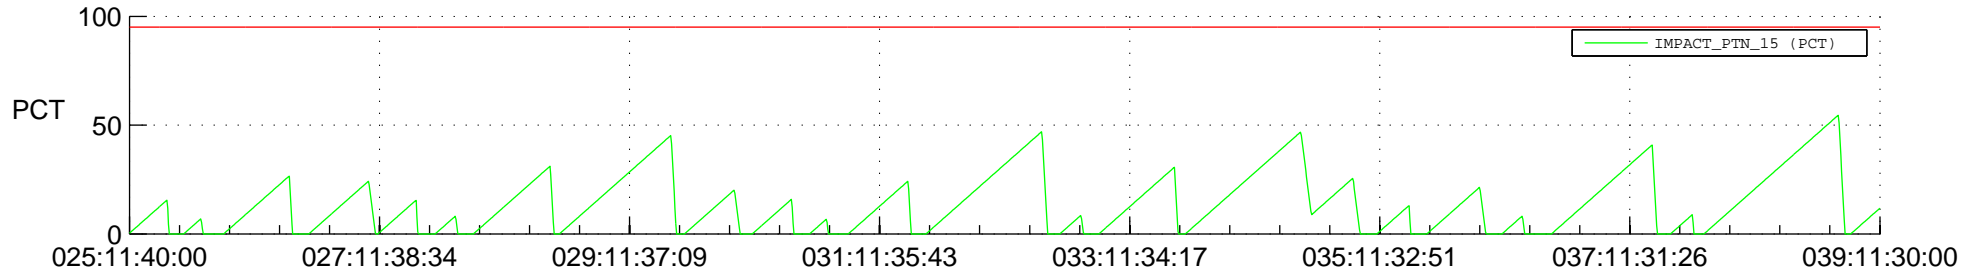

STEREO AHEAD SSR PCT Full Prediction

SWAVES_Percent_Full_Prediction

IMPACT_Percent_Full_Prediction

PLASTIC_Percent_Full_Prediction

Spacecraft_DownLink_Rate