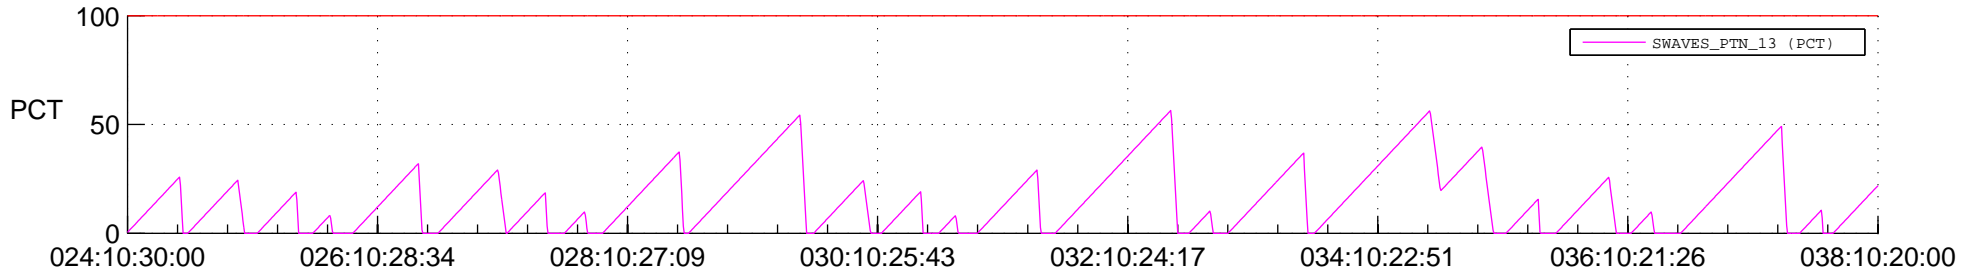

STEREO AHEAD SSR PCT Full Prediction

SWAVES_Percent_Full_Prediction

IMPACT_Percent_Full_Prediction

PLASTIC_Percent_Full_Prediction

Spacecraft_DownLink_Rate