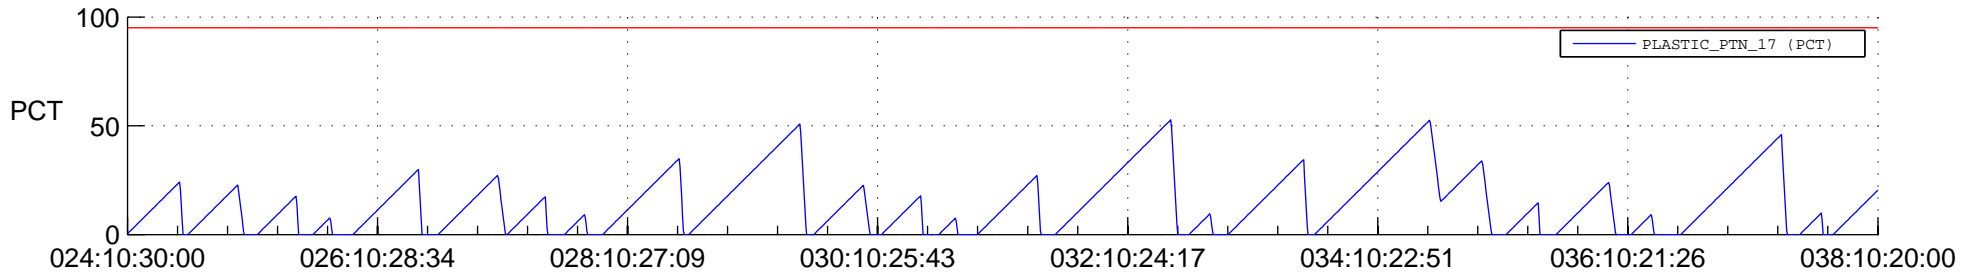

STEREO AHEAD SSR PCT Full Prediction

SWAVES_Percent_Full_Prediction

IMPACT_Percent_Full_Prediction

PLASTIC_Percent_Full_Prediction

Spacecraft_DownLink_Rate