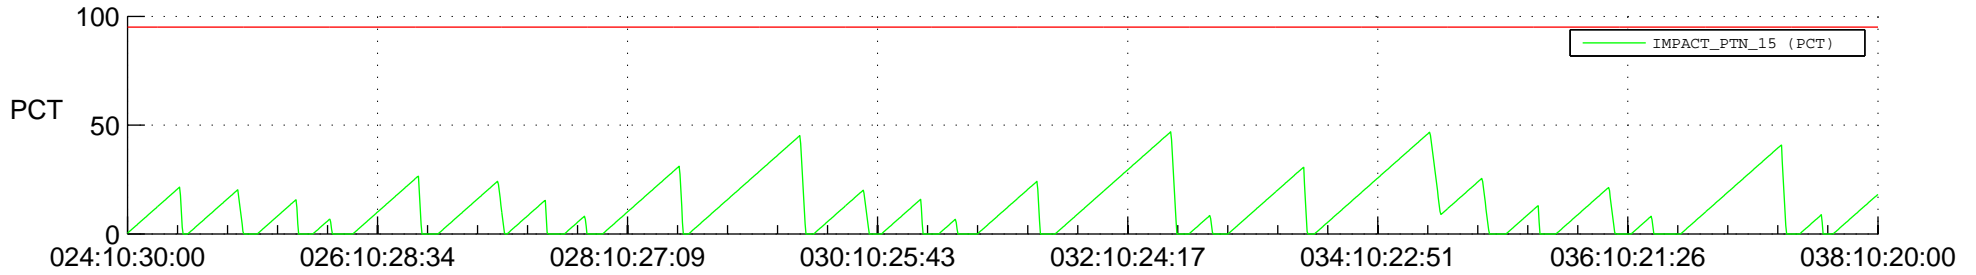

STEREO AHEAD SSR PCT Full Prediction

SWAVES_Percent_Full_Prediction

IMPACT_Percent_Full_Prediction

PLASTIC_Percent_Full_Prediction

Spacecraft_DownLink_Rate