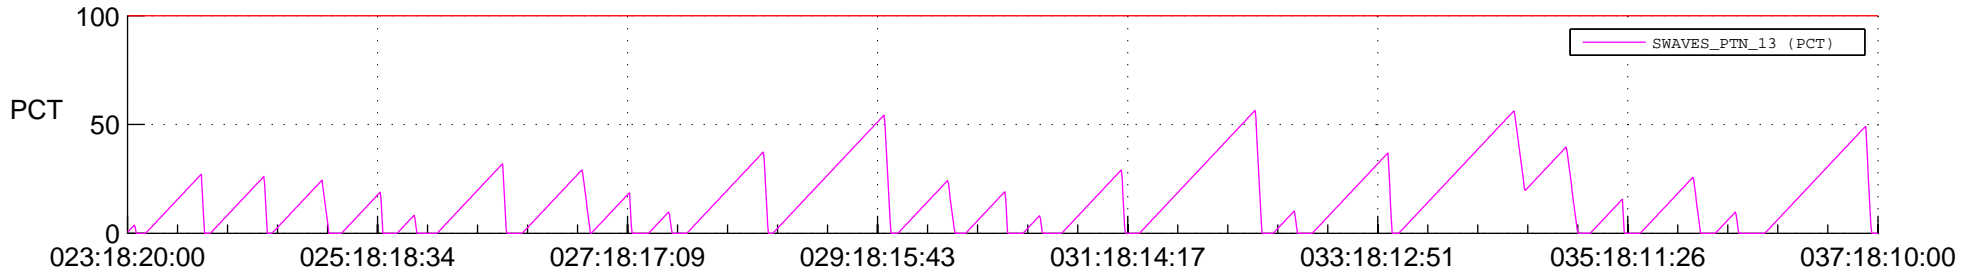

STEREO AHEAD SSR PCT Full Prediction

SWAVES_Percent_Full_Prediction

IMPACT_Percent_Full_Prediction

PLASTIC_Percent_Full_Prediction

Spacecraft_DownLink_Rate