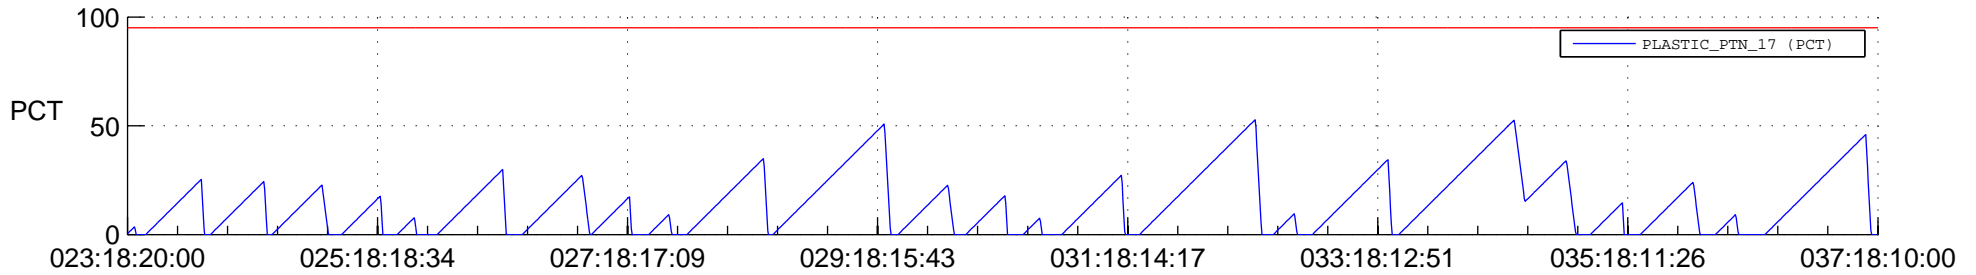

STEREO AHEAD SSR PCT Full Prediction

SWAVES_Percent_Full_Prediction

IMPACT_Percent_Full_Prediction

PLASTIC_Percent_Full_Prediction

Spacecraft_DownLink_Rate