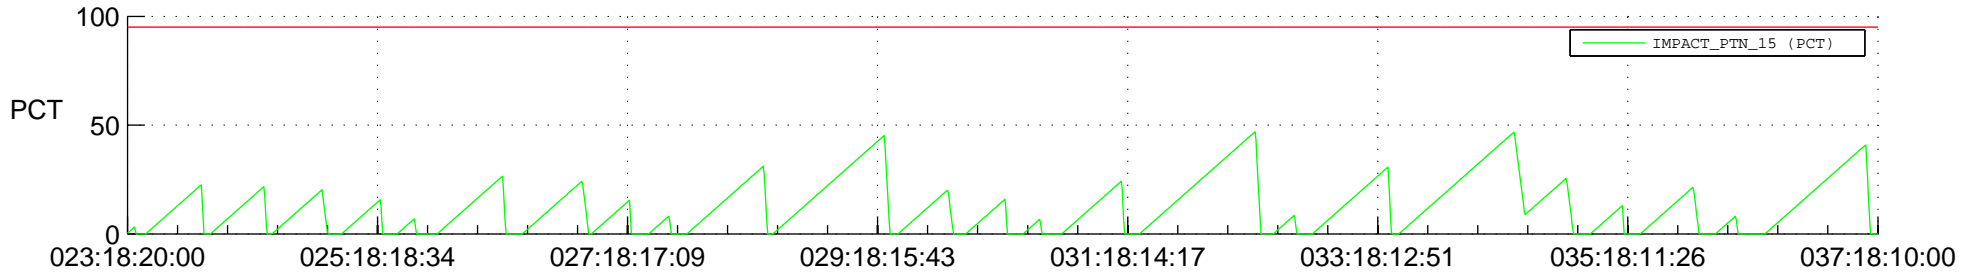

STEREO AHEAD SSR PCT Full Prediction

SWAVES_Percent_Full_Prediction

IMPACT_Percent_Full_Prediction

PLASTIC_Percent_Full_Prediction

Spacecraft_DownLink_Rate