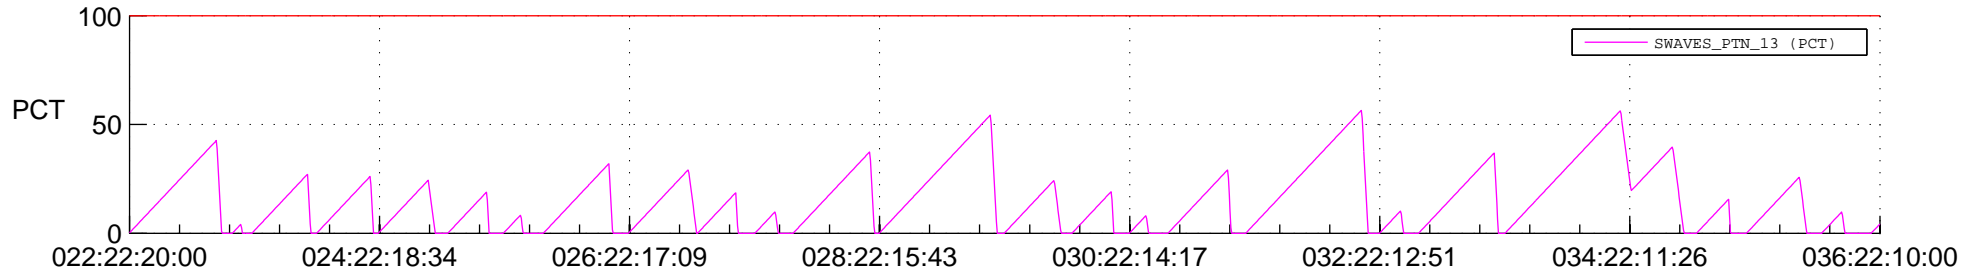

STEREO AHEAD SSR PCT Full Prediction

SWAVES_Percent_Full_Prediction

IMPACT_Percent_Full_Prediction

PLASTIC_Percent_Full_Prediction

Spacecraft_DownLink_Rate