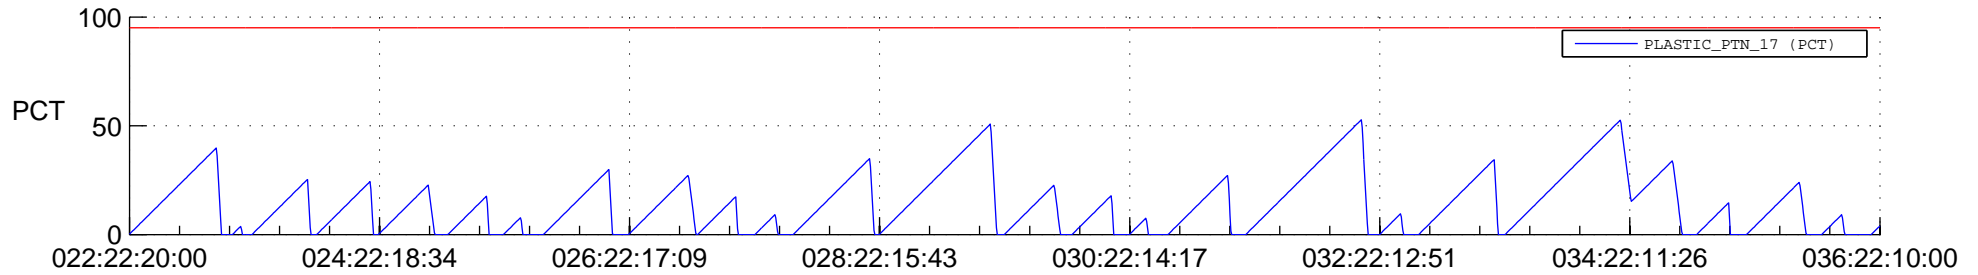

STEREO AHEAD SSR PCT Full Prediction

SWAVES_Percent_Full_Prediction

IMPACT_Percent_Full_Prediction

PLASTIC_Percent_Full_Prediction

Spacecraft_DownLink_Rate