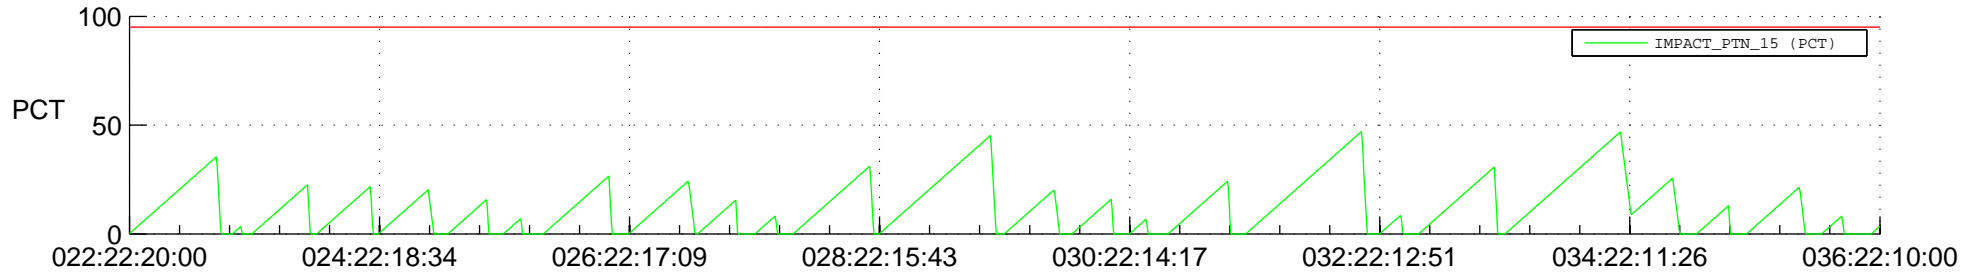

STEREO AHEAD SSR PCT Full Prediction

SWAVES_Percent_Full_Prediction

IMPACT_Percent_Full_Prediction

PLASTIC_Percent_Full_Prediction

Spacecraft_DownLink_Rate