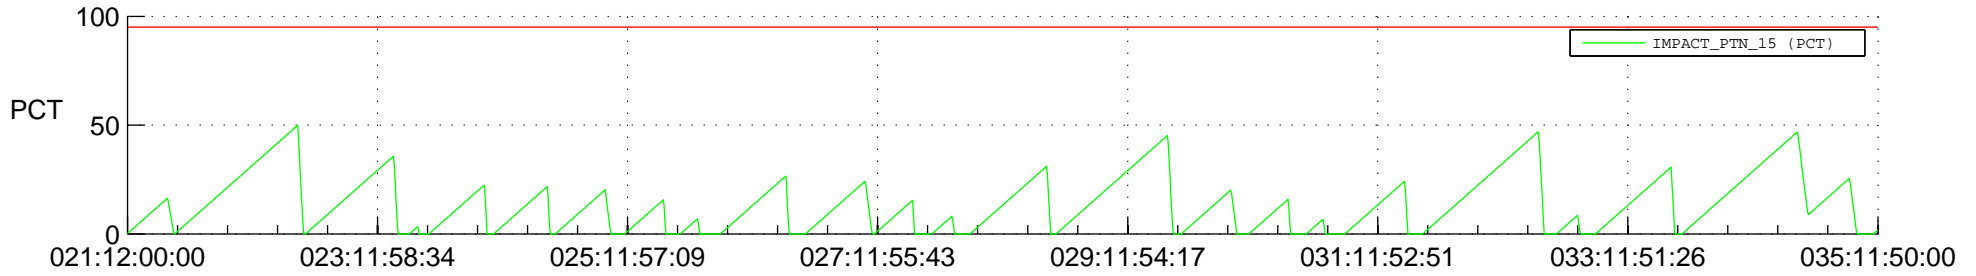

STEREO AHEAD SSR PCT Full Prediction

SWAVES_Percent_Full_Prediction

IMPACT_Percent_Full_Prediction

PLASTIC_Percent_Full_Prediction

Spacecraft_DownLink_Rate