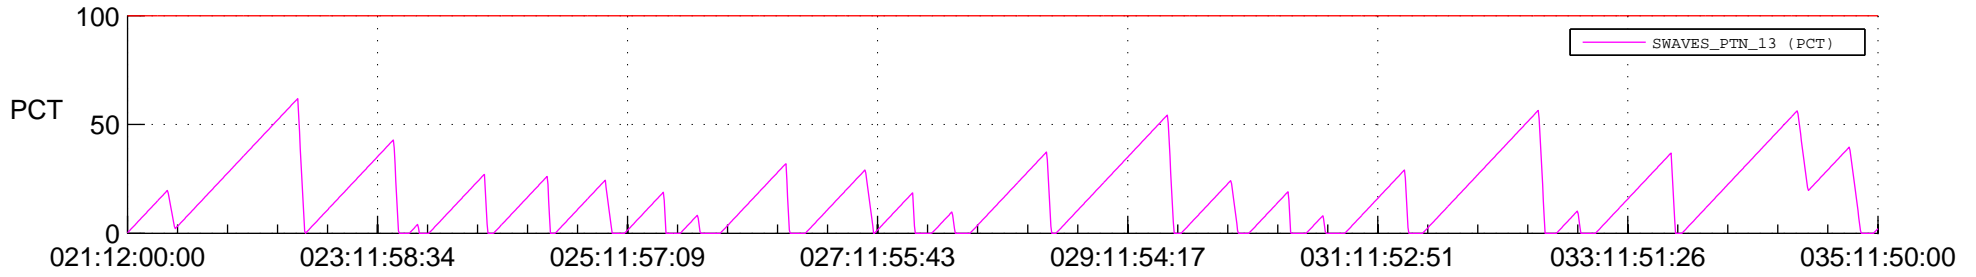

STEREO AHEAD SSR PCT Full Prediction

SWAVES_Percent_Full_Prediction

IMPACT_Percent_Full_Prediction

PLASTIC_Percent_Full_Prediction

Spacecraft_DownLink_Rate