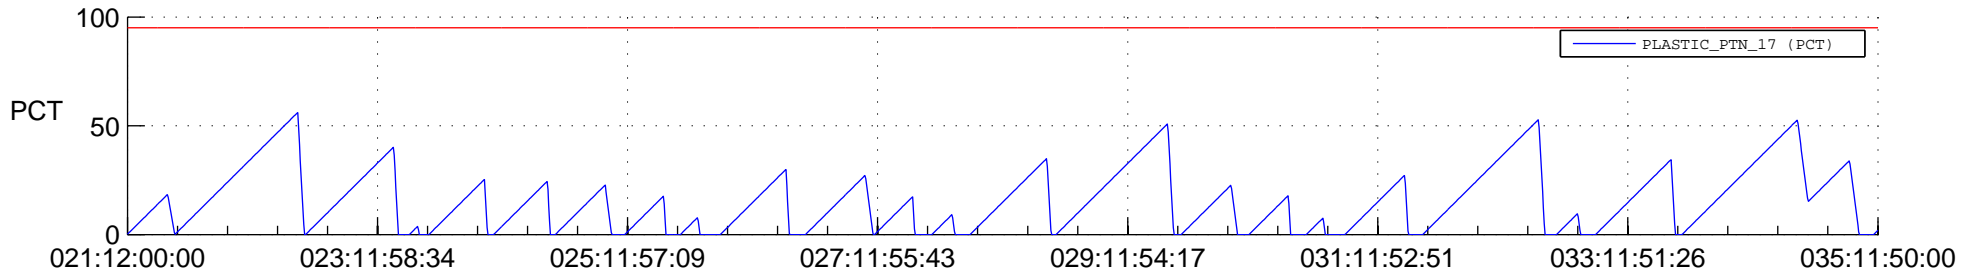

STEREO AHEAD SSR PCT Full Prediction

SWAVES_Percent_Full_Prediction

IMPACT_Percent_Full_Prediction

PLASTIC_Percent_Full_Prediction

Spacecraft_DownLink_Rate