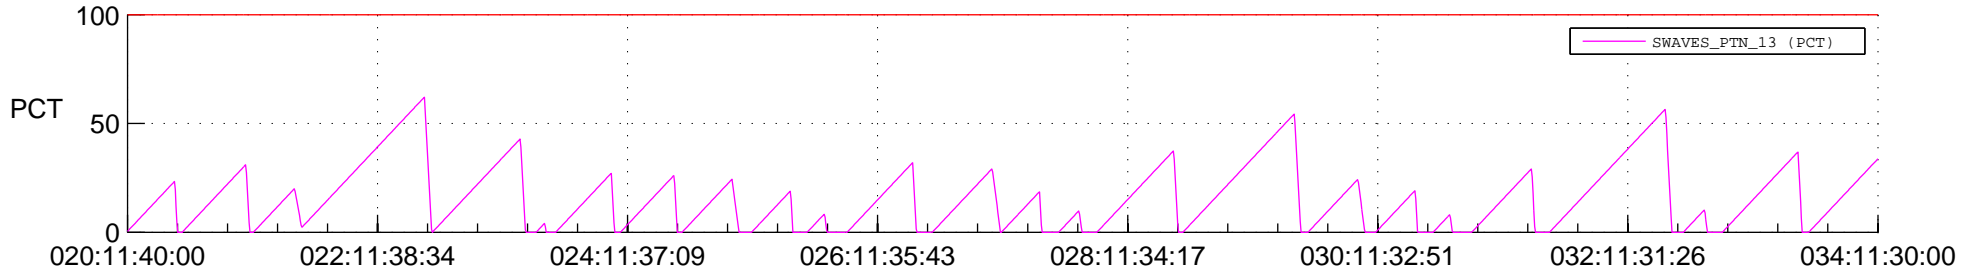

STEREO AHEAD SSR PCT Full Prediction

SWAVES_Percent_Full_Prediction

IMPACT_Percent_Full_Prediction

PLASTIC_Percent_Full_Prediction

Spacecraft_DownLink_Rate