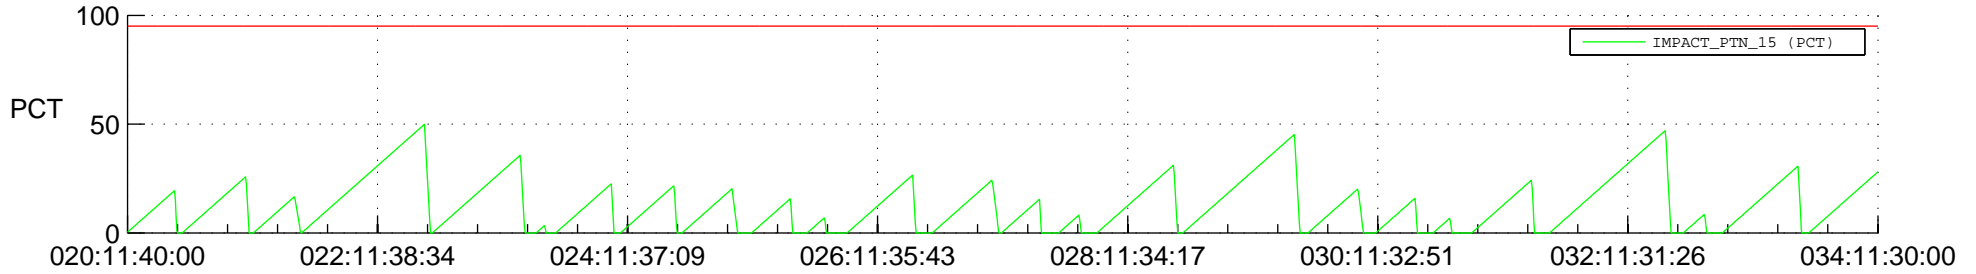

STEREO AHEAD SSR PCT Full Prediction

SWAVES_Percent_Full_Prediction

IMPACT_Percent_Full_Prediction

PLASTIC_Percent_Full_Prediction

Spacecraft_DownLink_Rate