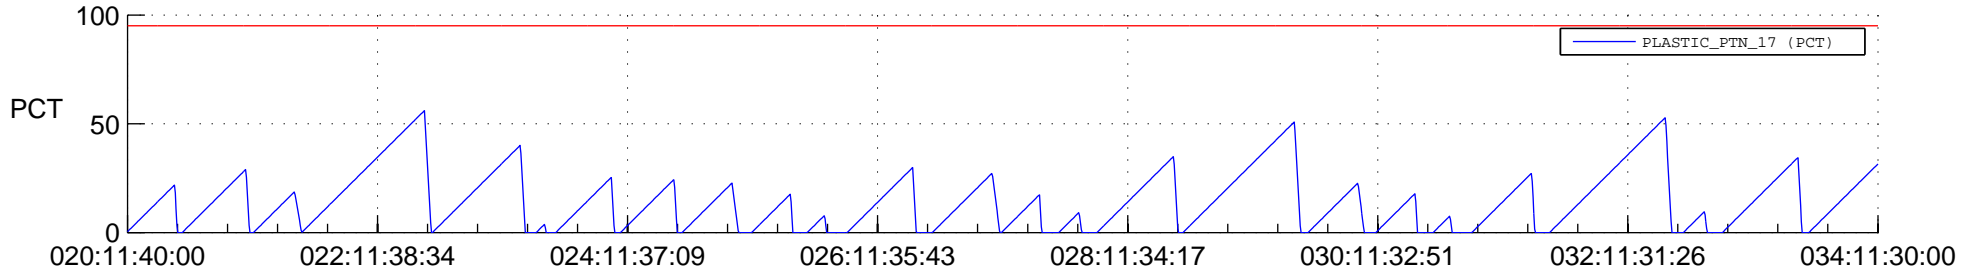

STEREO AHEAD SSR PCT Full Prediction

SWAVES_Percent_Full_Prediction

IMPACT_Percent_Full_Prediction

PLASTIC_Percent_Full_Prediction

Spacecraft_DownLink_Rate