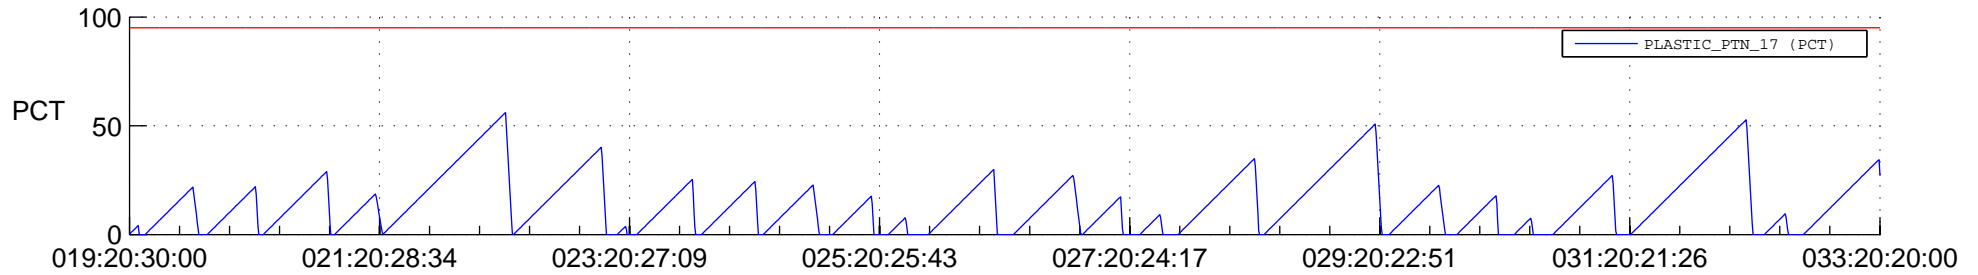

PLASTIC_Percent_Full_Prediction