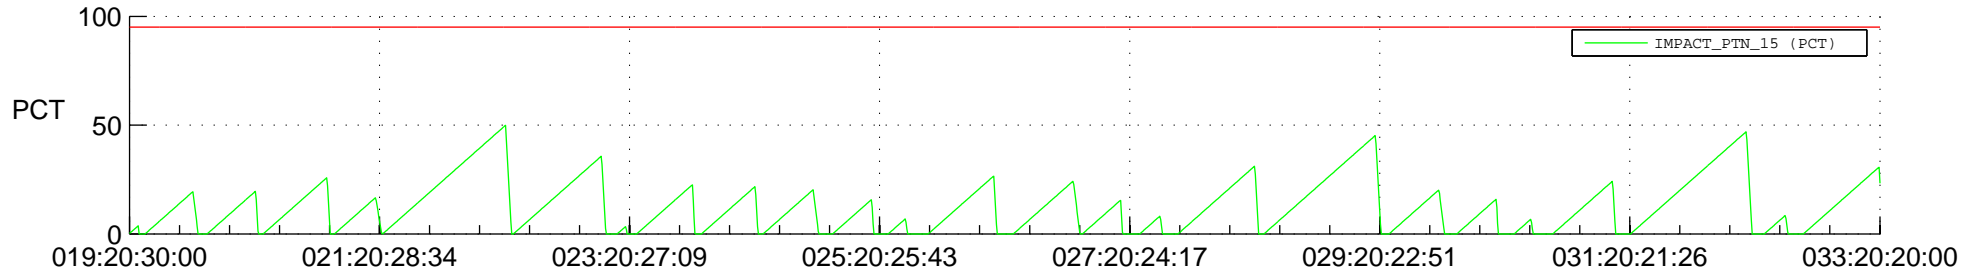

IMPACT_Percent_Full_Prediction