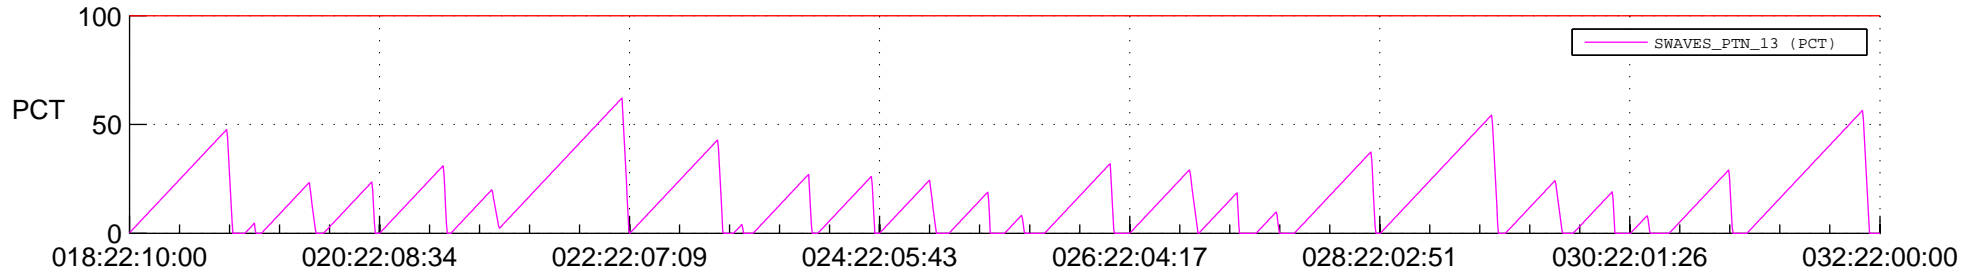

STEREO AHEAD SSR PCT Full Prediction

SWAVES_Percent_Full_Prediction

IMPACT_Percent_Full_Prediction

PLASTIC_Percent_Full_Prediction

Spacecraft_DownLink_Rate

Ground Time (2022:018:22:10:00.000 -2022:032:22:00:00.000)