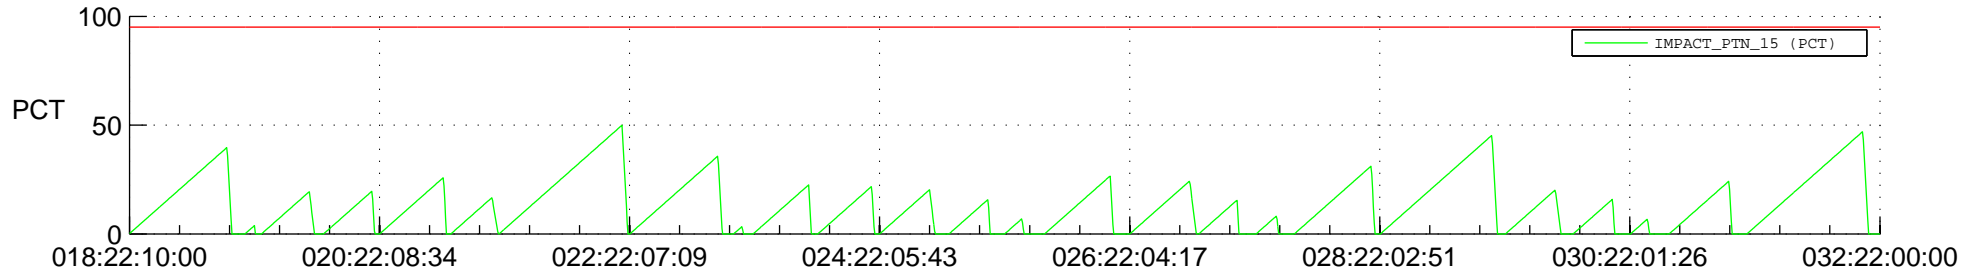

STEREO AHEAD SSR PCT Full Prediction

SWAVES_Percent_Full_Prediction

IMPACT_Percent_Full_Prediction

PLASTIC_Percent_Full_Prediction

Spacecraft_DownLink_Rate

Ground Time (2022:018:22:10:00.000 -2022:032:22:00:00.000)