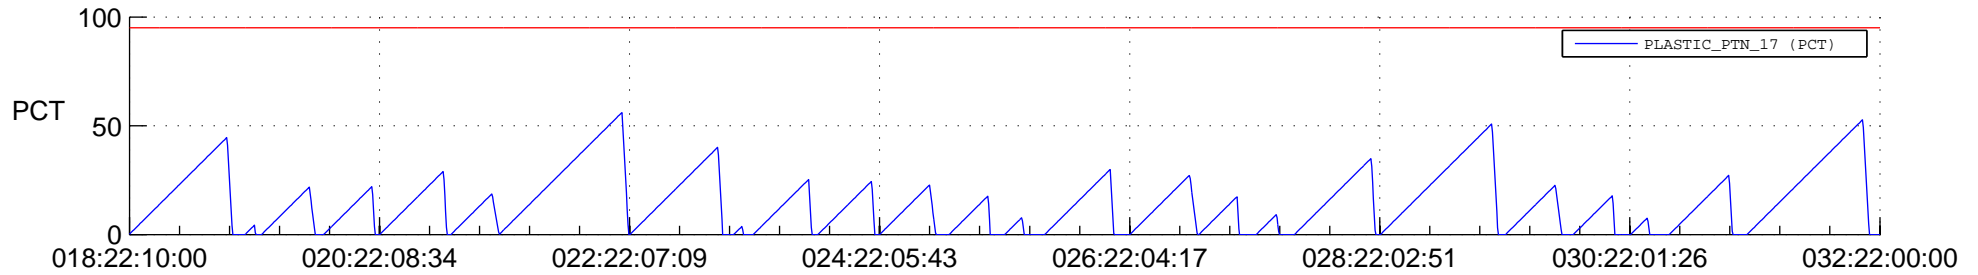

STEREO AHEAD SSR PCT Full Prediction

SWAVES_Percent_Full_Prediction

IMPACT_Percent_Full_Prediction

PLASTIC_Percent_Full_Prediction

Spacecraft_DownLink_Rate

Ground Time (2022:018:22:10:00.000 -2022:032:22:00:00.000)