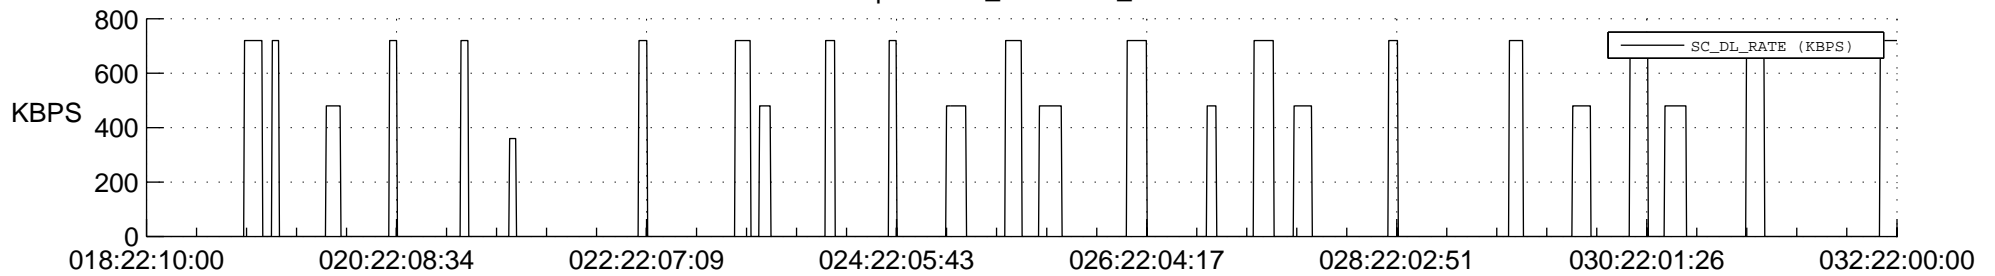

STEREO AHEAD SSR PCT Full Prediction

SWAVES_Percent_Full_Prediction

IMPACT_Percent_Full_Prediction

PLASTIC_Percent_Full_Prediction

Spacecraft_DownLink_Rate

Ground Time (2022:018:22:10:00.000 -2022:032:22:00:00.000)