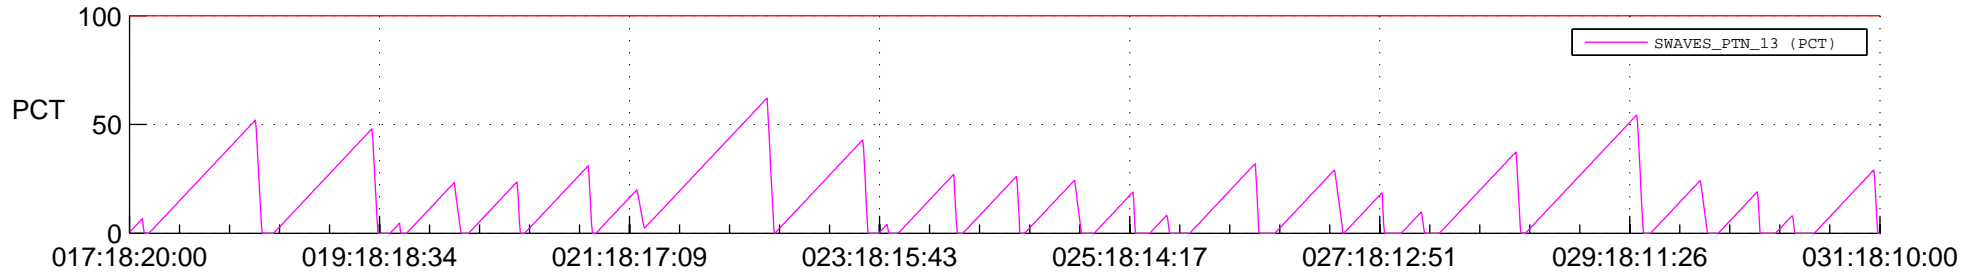

STEREO AHEAD SSR PCT Full Prediction

SWAVES_Percent_Full_Prediction

IMPACT_Percent_Full_Prediction

PLASTIC_Percent_Full_Prediction

Spacecraft_DownLink_Rate