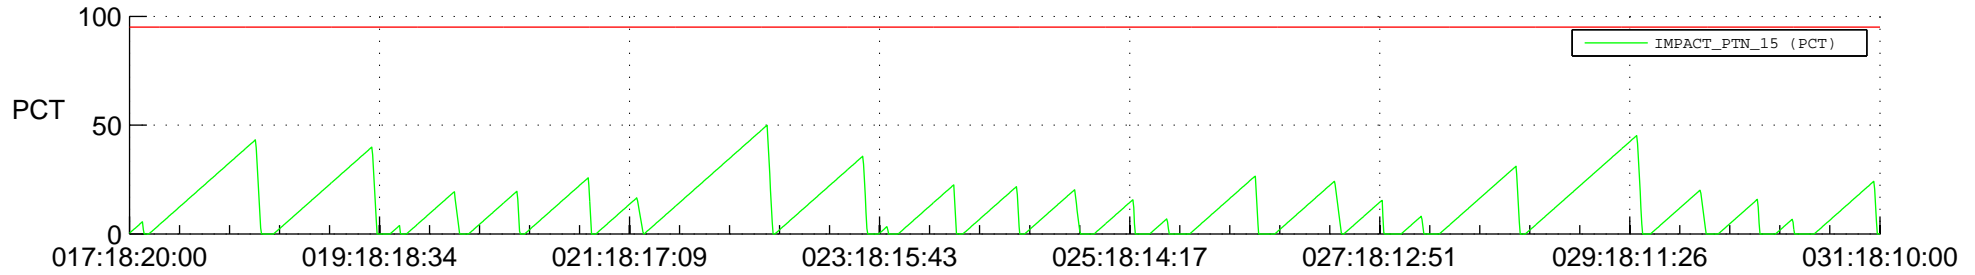

STEREO AHEAD SSR PCT Full Prediction

SWAVES_Percent_Full_Prediction

IMPACT_Percent_Full_Prediction

PLASTIC_Percent_Full_Prediction

Spacecraft_DownLink_Rate