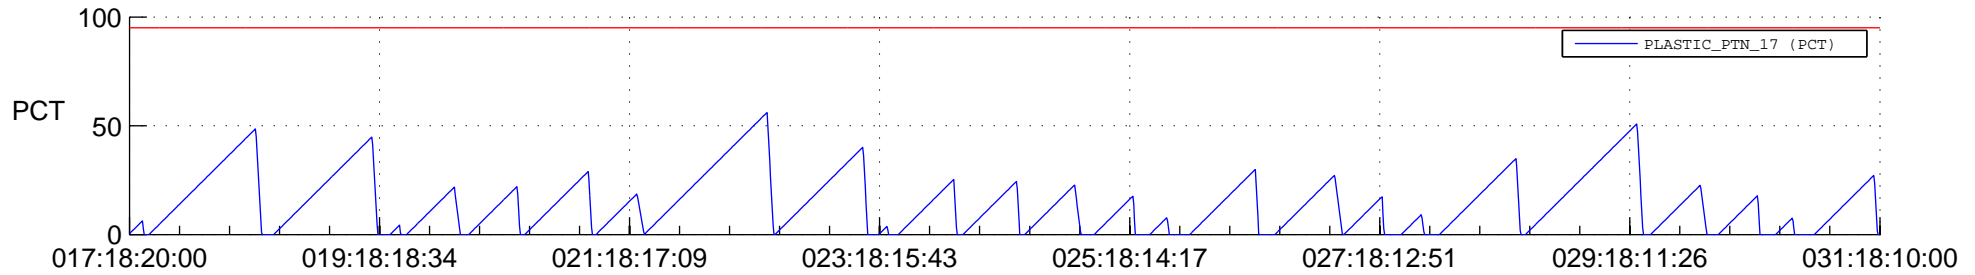

STEREO AHEAD SSR PCT Full Prediction

SWAVES_Percent_Full_Prediction

IMPACT_Percent_Full_Prediction

PLASTIC_Percent_Full_Prediction

Spacecraft_DownLink_Rate