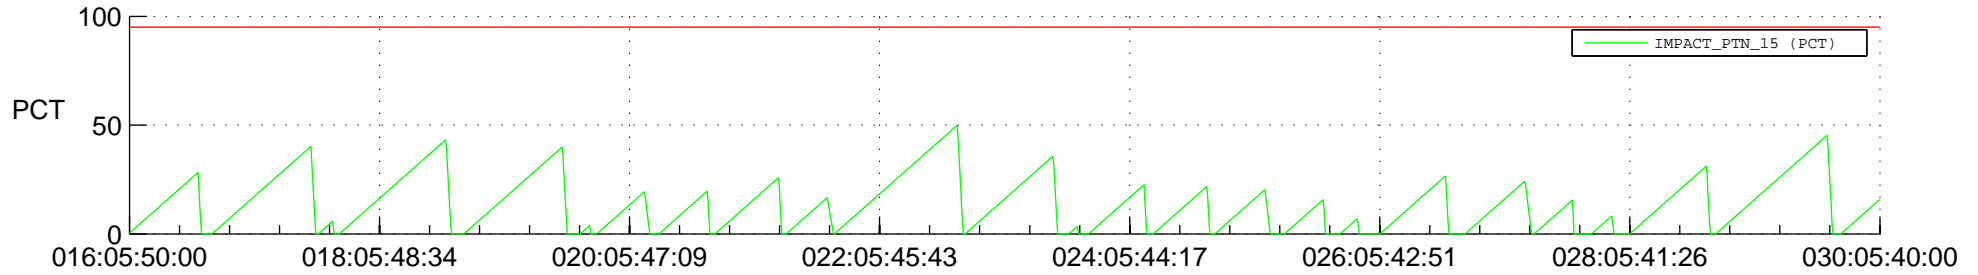

STEREO AHEAD SSR PCT Full Prediction

SWAVES_Percent_Full_Prediction

IMPACT_Percent_Full_Prediction

PLASTIC_Percent_Full_Prediction

Spacecraft_DownLink_Rate

Ground Time (2022:016:05:50:00.000 -2022:030:05:40:00.000)