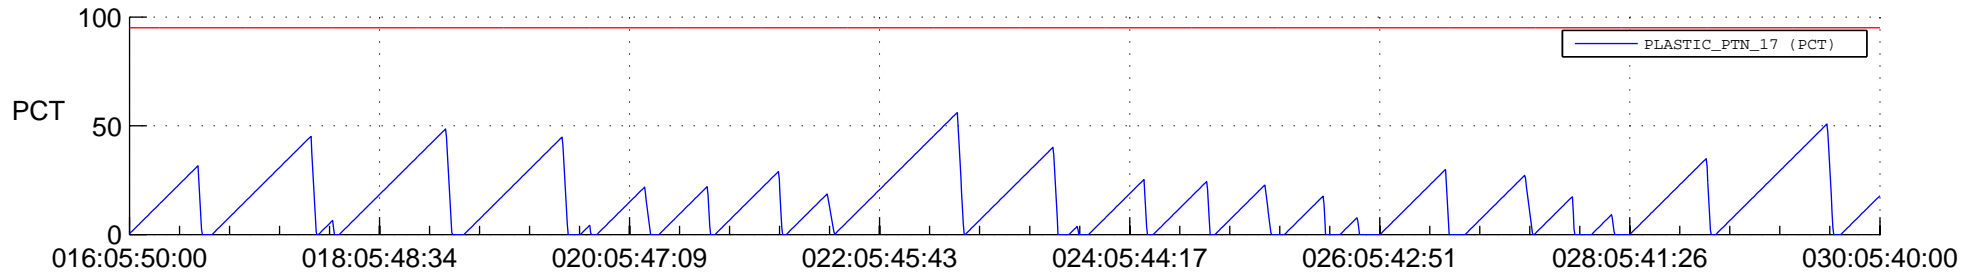

STEREO AHEAD SSR PCT Full Prediction

SWAVES_Percent_Full_Prediction

IMPACT_Percent_Full_Prediction

PLASTIC_Percent_Full_Prediction

Spacecraft_DownLink_Rate

Ground Time (2022:016:05:50:00.000 -2022:030:05:40:00.000)