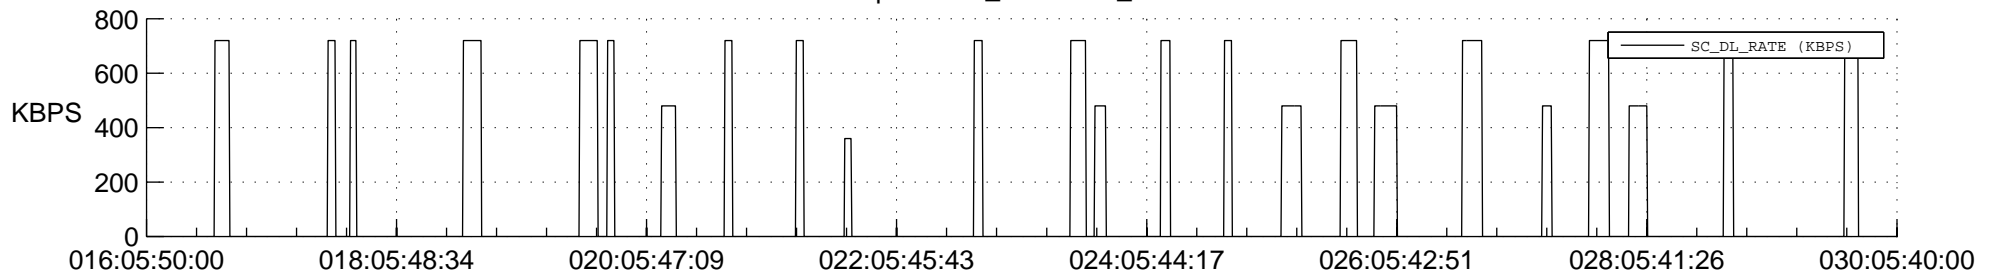

STEREO AHEAD SSR PCT Full Prediction

SWAVES_Percent_Full_Prediction

IMPACT_Percent_Full_Prediction

PLASTIC_Percent_Full_Prediction

Spacecraft_DownLink_Rate

Ground Time (2022:016:05:50:00.000 -2022:030:05:40:00.000)