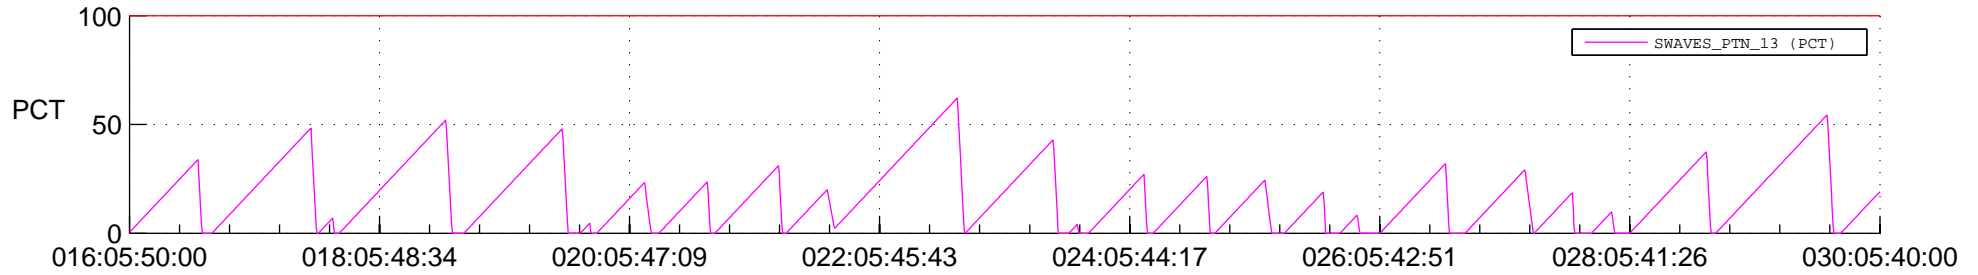

STEREO AHEAD SSR PCT Full Prediction

SWAVES_Percent_Full_Prediction

IMPACT_Percent_Full_Prediction

PLASTIC_Percent_Full_Prediction

Spacecraft_DownLink_Rate

Ground Time (2022:016:05:50:00.000 -2022:030:05:40:00.000)