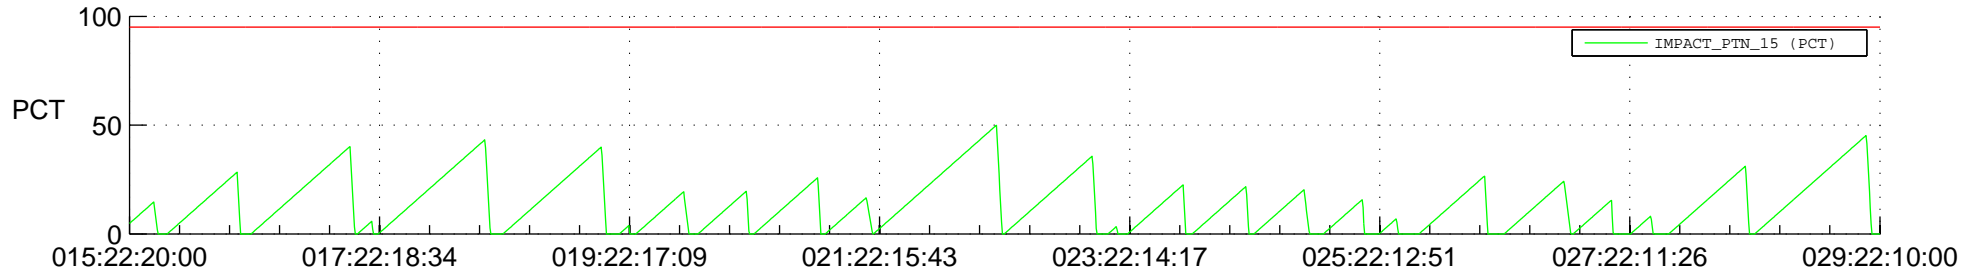

IMPACT_Percent_Full_Prediction