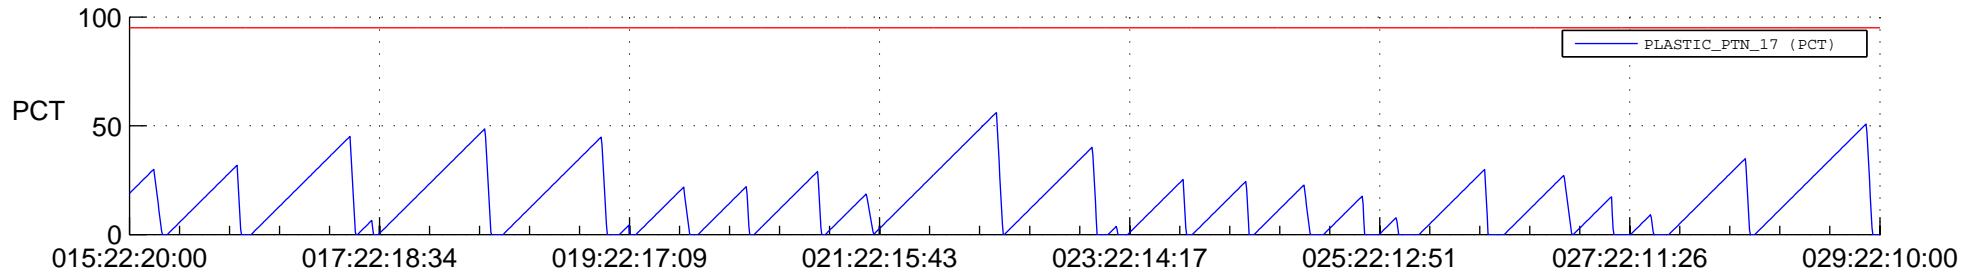

PLASTIC_Percent_Full_Prediction