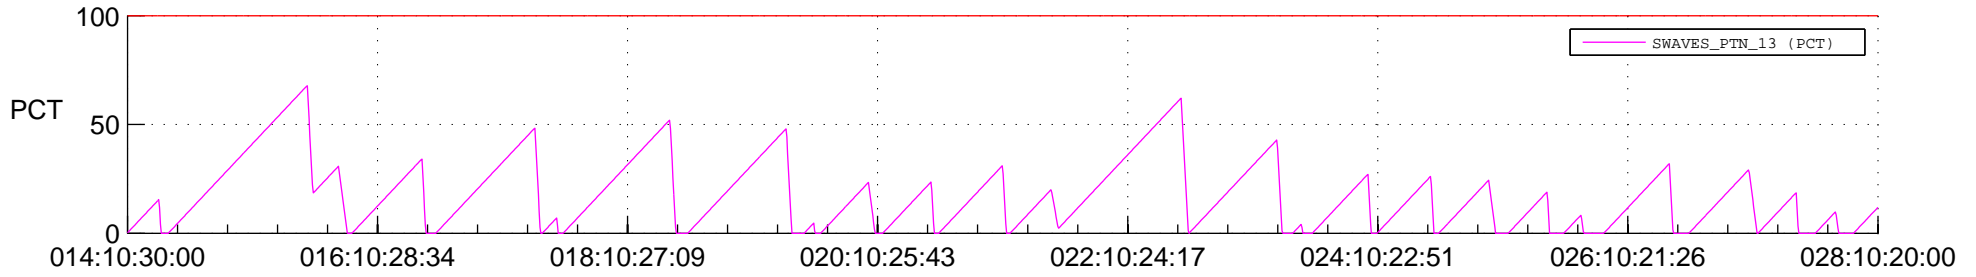

STEREO AHEAD SSR PCT Full Prediction

SWAVES_Percent_Full_Prediction

IMPACT_Percent_Full_Prediction

PLASTIC_Percent_Full_Prediction

Spacecraft_DownLink_Rate