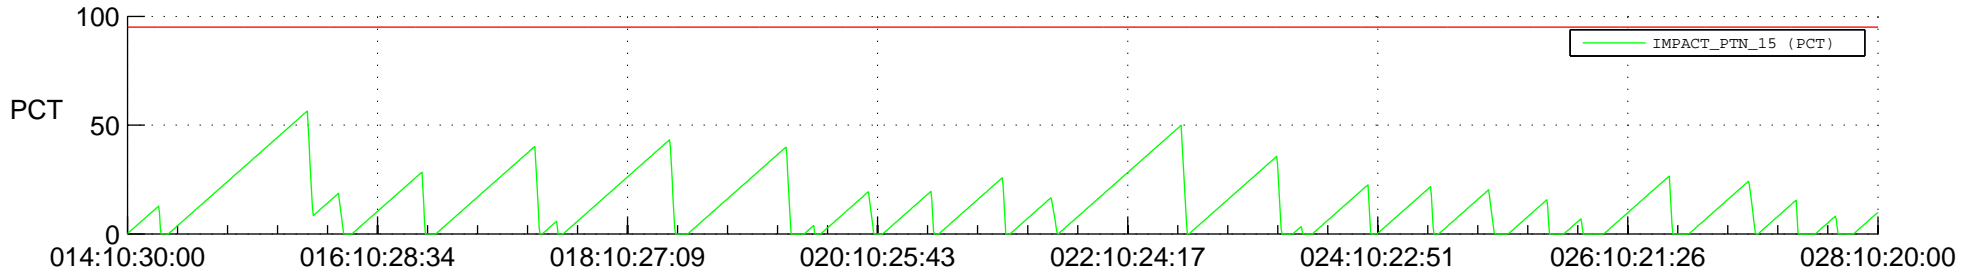

STEREO AHEAD SSR PCT Full Prediction

SWAVES_Percent_Full_Prediction

IMPACT_Percent_Full_Prediction

PLASTIC_Percent_Full_Prediction

Spacecraft_DownLink_Rate