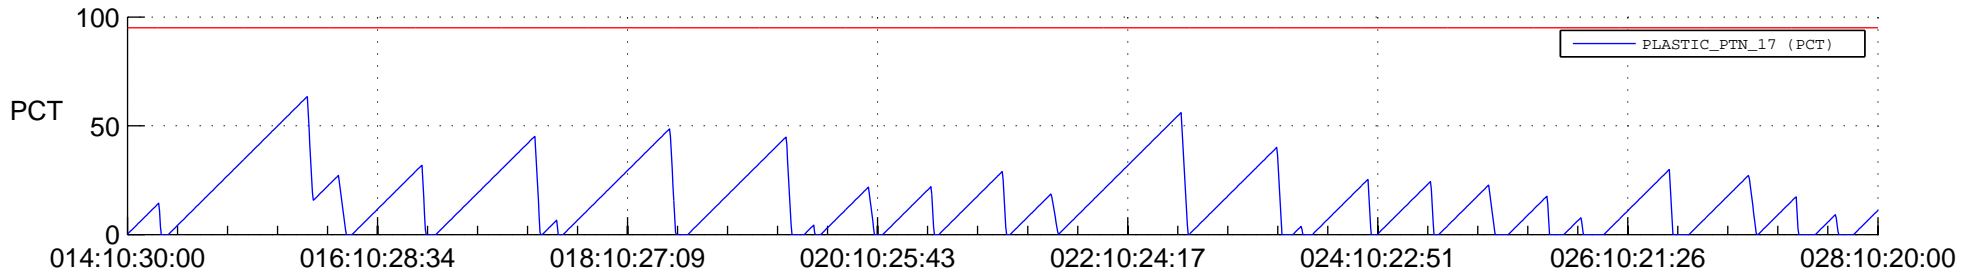

STEREO AHEAD SSR PCT Full Prediction

SWAVES_Percent_Full_Prediction

IMPACT_Percent_Full_Prediction

PLASTIC_Percent_Full_Prediction

Spacecraft_DownLink_Rate