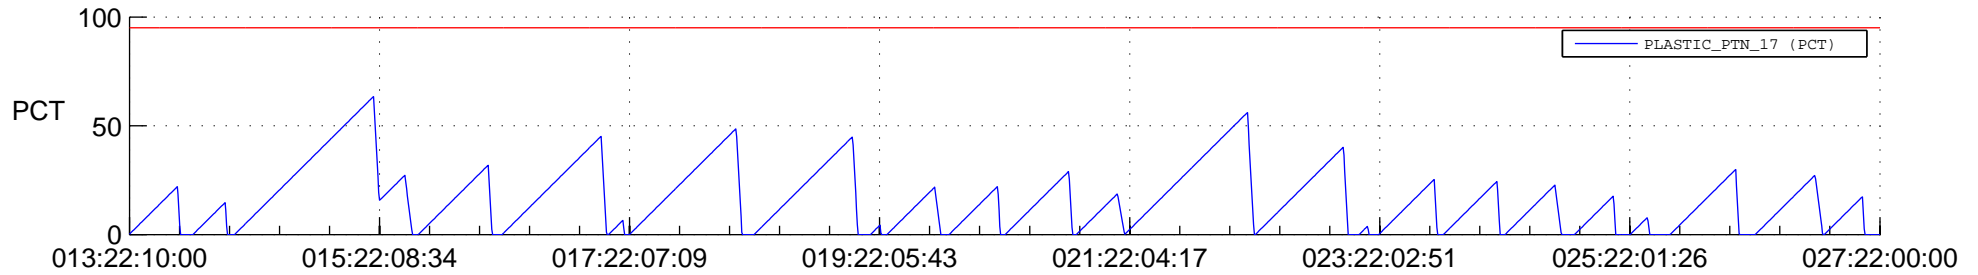

STEREO AHEAD SSR PCT Full Prediction

SWAVES_Percent_Full_Prediction

IMPACT_Percent_Full_Prediction

PLASTIC_Percent_Full_Prediction

Spacecraft_DownLink_Rate