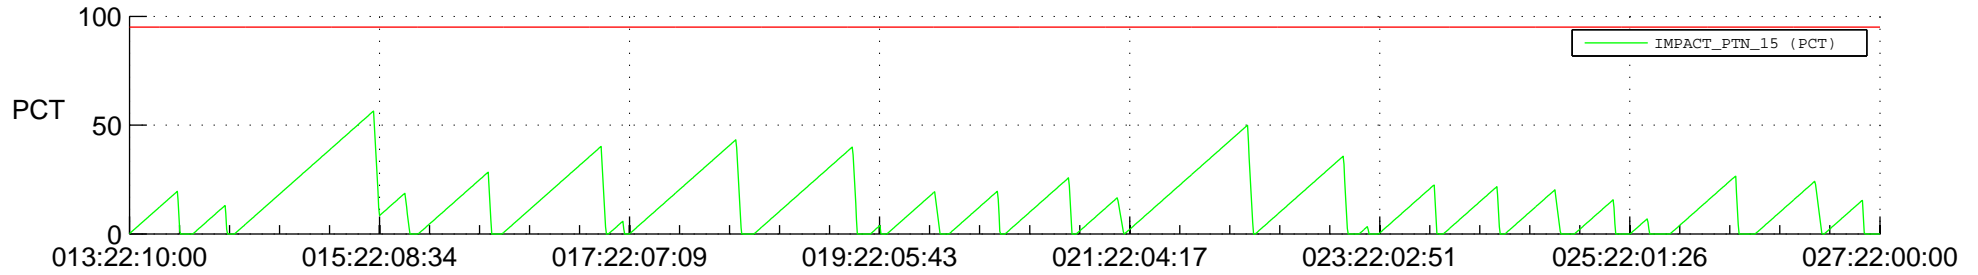

STEREO AHEAD SSR PCT Full Prediction

SWAVES_Percent_Full_Prediction

IMPACT_Percent_Full_Prediction

PLASTIC_Percent_Full_Prediction

Spacecraft_DownLink_Rate