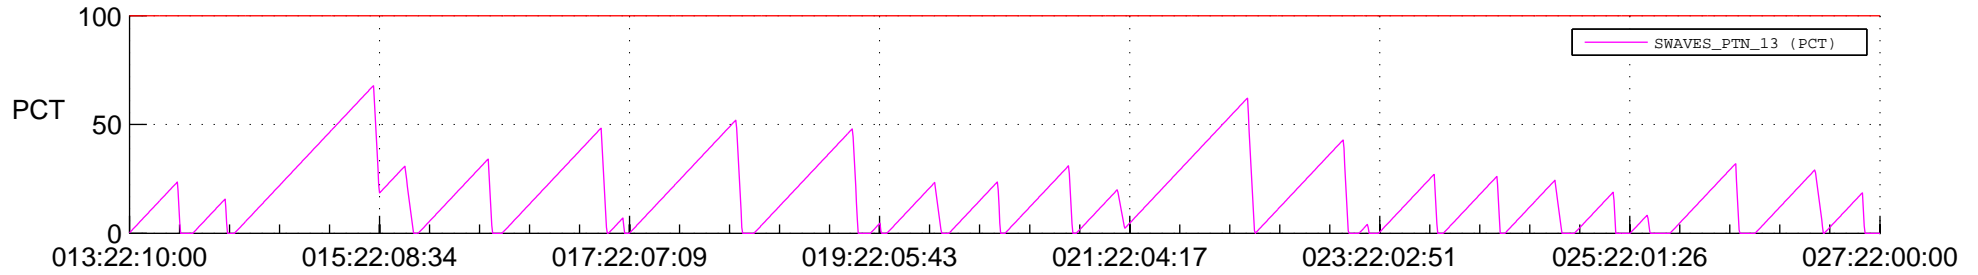

STEREO AHEAD SSR PCT Full Prediction

SWAVES_Percent_Full_Prediction

IMPACT_Percent_Full_Prediction

PLASTIC_Percent_Full_Prediction

Spacecraft_DownLink_Rate