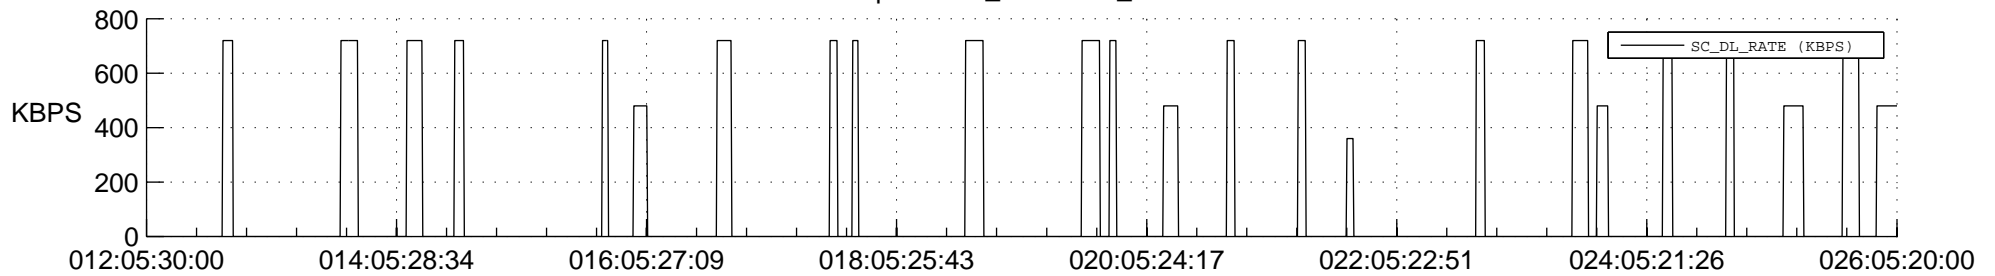

STEREO AHEAD SSR PCT Full Prediction

SWAVES_Percent_Full_Prediction

IMPACT_Percent_Full_Prediction

PLASTIC_Percent_Full_Prediction

Spacecraft_DownLink_Rate

Ground Time (2022:012:05:30:00.000 -2022:026:05:20:00.000)