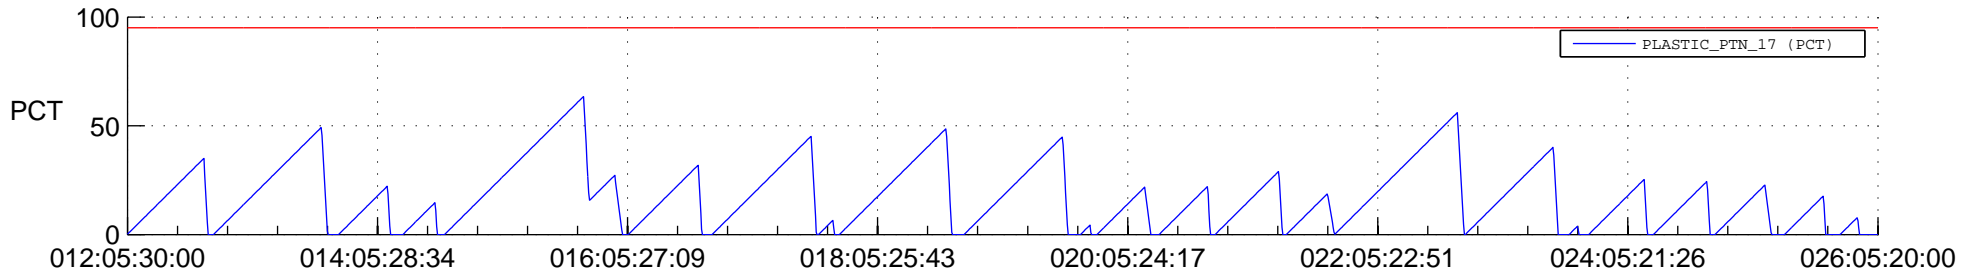

STEREO AHEAD SSR PCT Full Prediction

SWAVES_Percent_Full_Prediction

IMPACT_Percent_Full_Prediction

PLASTIC_Percent_Full_Prediction

Spacecraft_DownLink_Rate

Ground Time (2022:012:05:30:00.000 -2022:026:05:20:00.000)