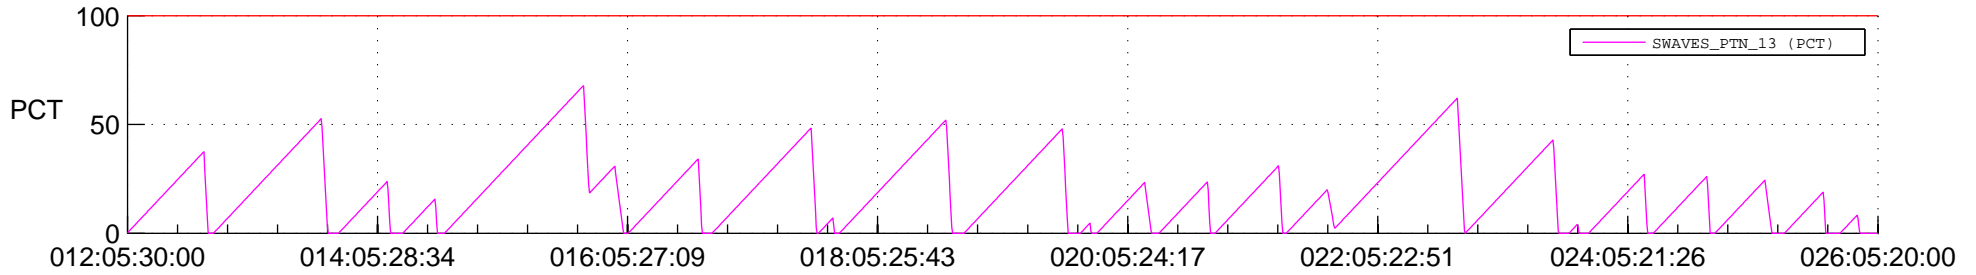

STEREO AHEAD SSR PCT Full Prediction

SWAVES_Percent_Full_Prediction

IMPACT_Percent_Full_Prediction

PLASTIC_Percent_Full_Prediction

Spacecraft_DownLink_Rate

Ground Time (2022:012:05:30:00.000 -2022:026:05:20:00.000)