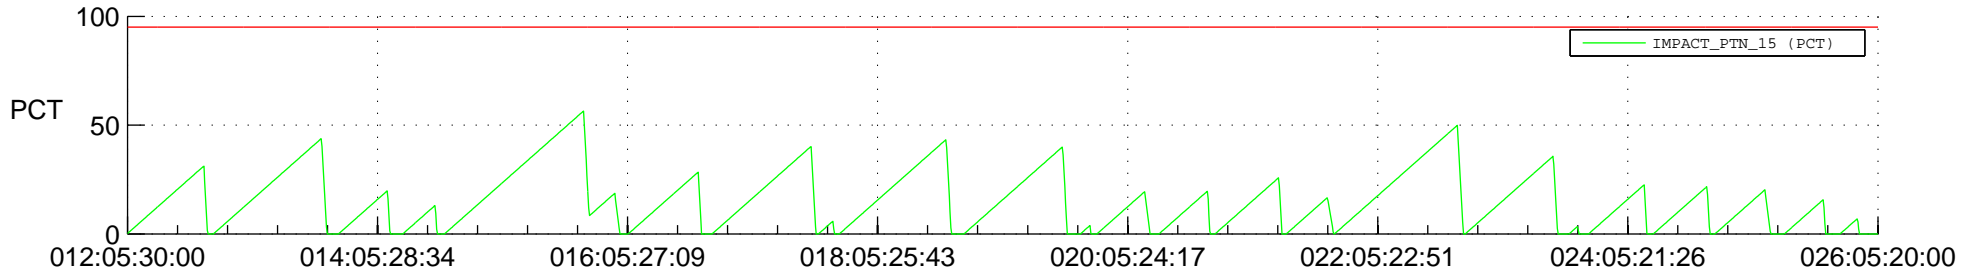

STEREO AHEAD SSR PCT Full Prediction

SWAVES_Percent_Full_Prediction

IMPACT_Percent_Full_Prediction

PLASTIC_Percent_Full_Prediction

Spacecraft_DownLink_Rate

Ground Time (2022:012:05:30:00.000 -2022:026:05:20:00.000)