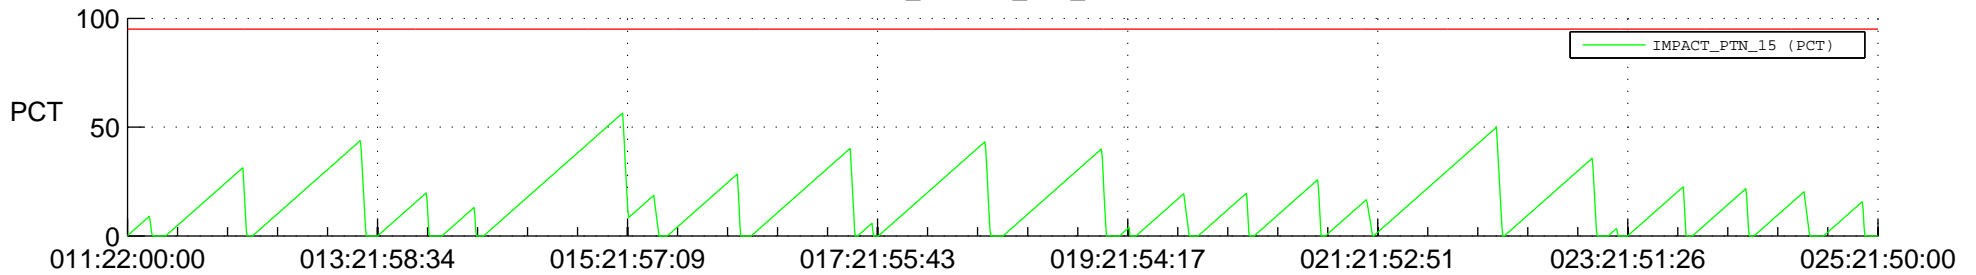

STEREO AHEAD SSR PCT Full Prediction

SWAVES_Percent_Full_Prediction

IMPACT_Percent_Full_Prediction

PLASTIC_Percent_Full_Prediction

Spacecraft_DownLink_Rate

Ground Time (2022:011:22:00:00.000 -2022:025:21:50:00.000)