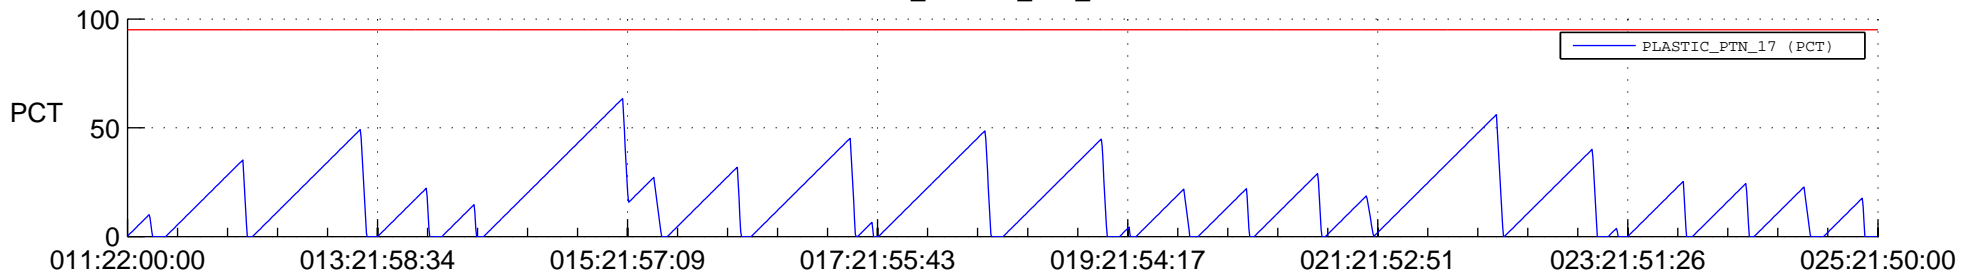

STEREO AHEAD SSR PCT Full Prediction

SWAVES_Percent_Full_Prediction

IMPACT_Percent_Full_Prediction

PLASTIC_Percent_Full_Prediction

Spacecraft_DownLink_Rate

Ground Time (2022:011:22:00:00.000 -2022:025:21:50:00.000)