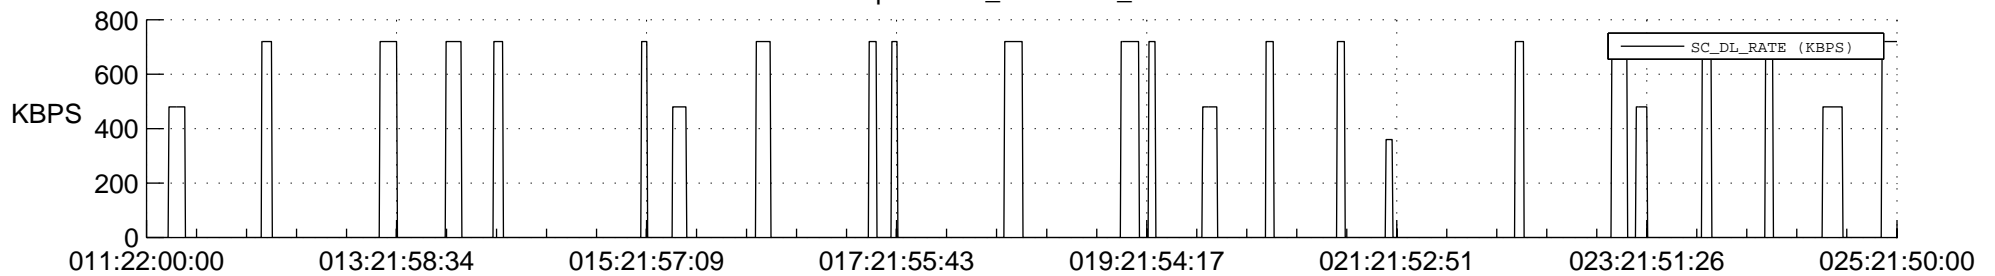

STEREO AHEAD SSR PCT Full Prediction

SWAVES_Percent_Full_Prediction

IMPACT_Percent_Full_Prediction

PLASTIC_Percent_Full_Prediction

Spacecraft_DownLink_Rate

Ground Time (2022:011:22:00:00.000 -2022:025:21:50:00.000)