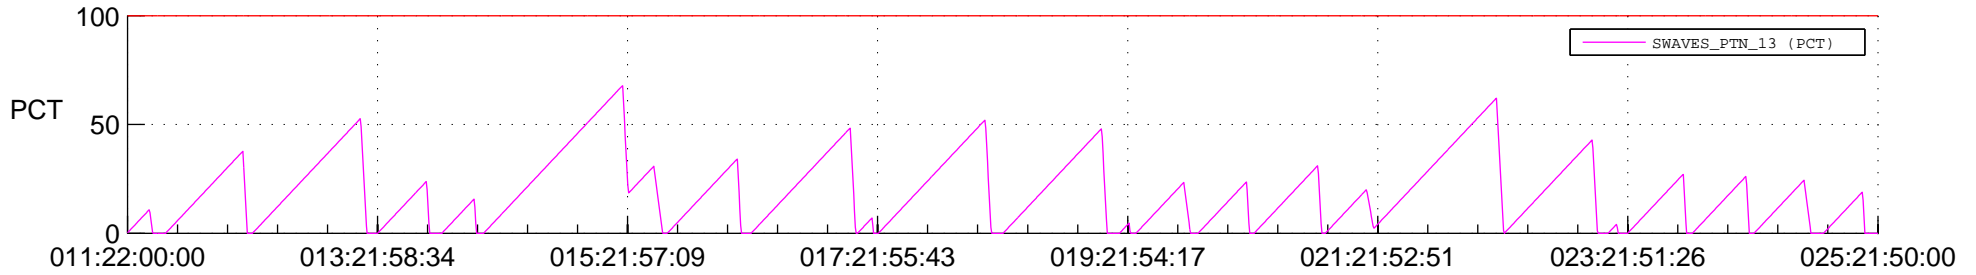

STEREO AHEAD SSR PCT Full Prediction

SWAVES_Percent_Full_Prediction

IMPACT_Percent_Full_Prediction

PLASTIC_Percent_Full_Prediction

Spacecraft_DownLink_Rate

Ground Time (2022:011:22:00:00.000 -2022:025:21:50:00.000)