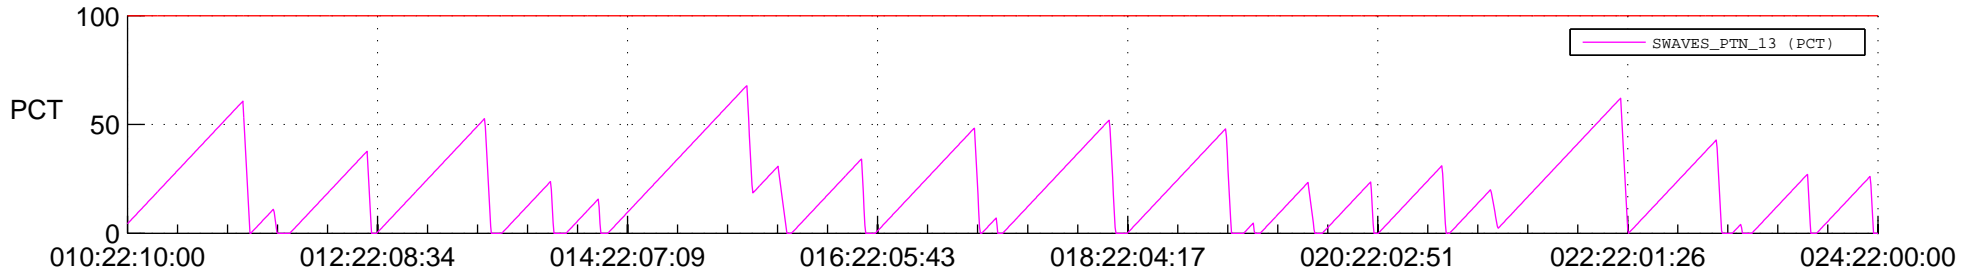

STEREO AHEAD SSR PCT Full Prediction

SWAVES_Percent_Full_Prediction

IMPACT_Percent_Full_Prediction

PLASTIC_Percent_Full_Prediction

Spacecraft_DownLink_Rate