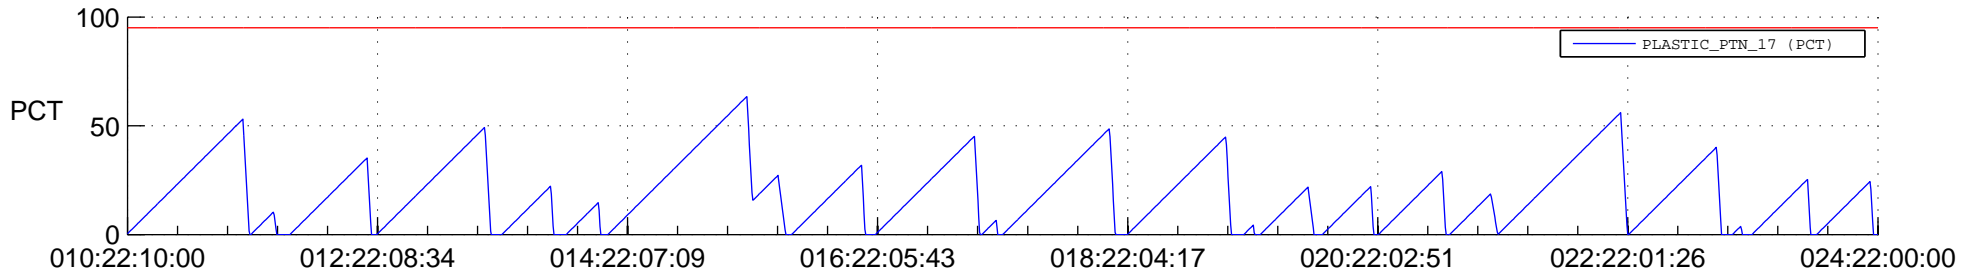

STEREO AHEAD SSR PCT Full Prediction

SWAVES_Percent_Full_Prediction

IMPACT_Percent_Full_Prediction

PLASTIC_Percent_Full_Prediction

Spacecraft_DownLink_Rate