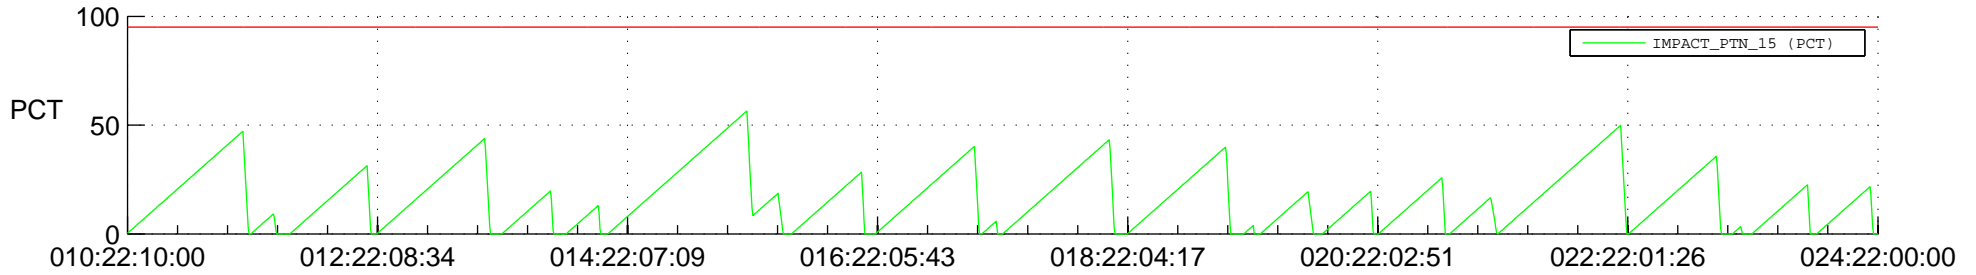

STEREO AHEAD SSR PCT Full Prediction

SWAVES_Percent_Full_Prediction

IMPACT_Percent_Full_Prediction

PLASTIC_Percent_Full_Prediction

Spacecraft_DownLink_Rate