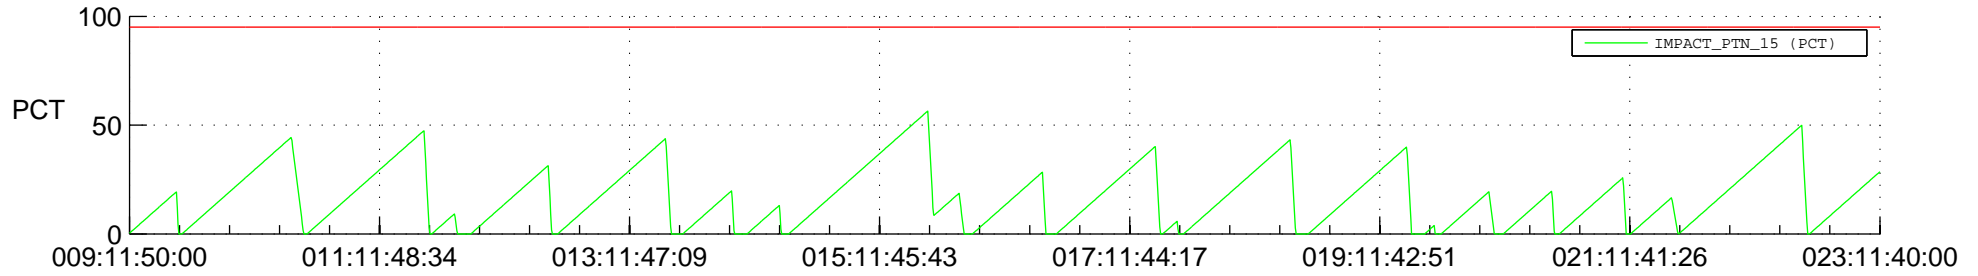

IMPACT_Percent_Full_Prediction