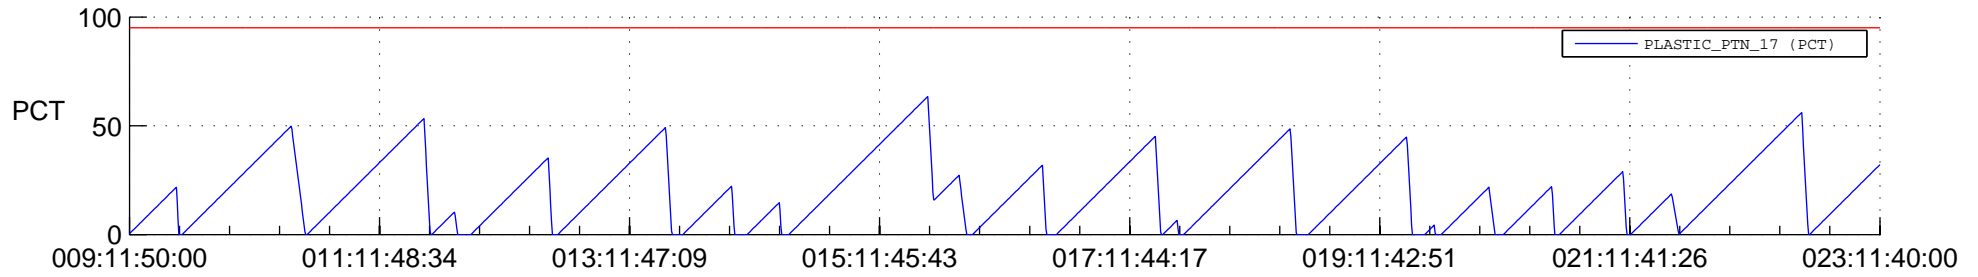

PLASTIC_Percent_Full_Prediction