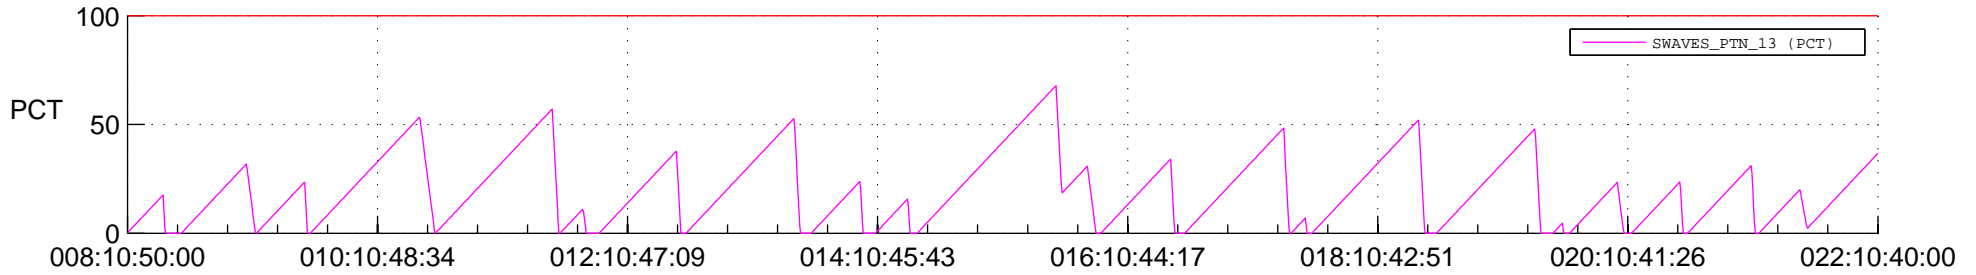

STEREO AHEAD SSR PCT Full Prediction

SWAVES_Percent_Full_Prediction

IMPACT_Percent_Full_Prediction

PLASTIC_Percent_Full_Prediction

Spacecraft_DownLink_Rate