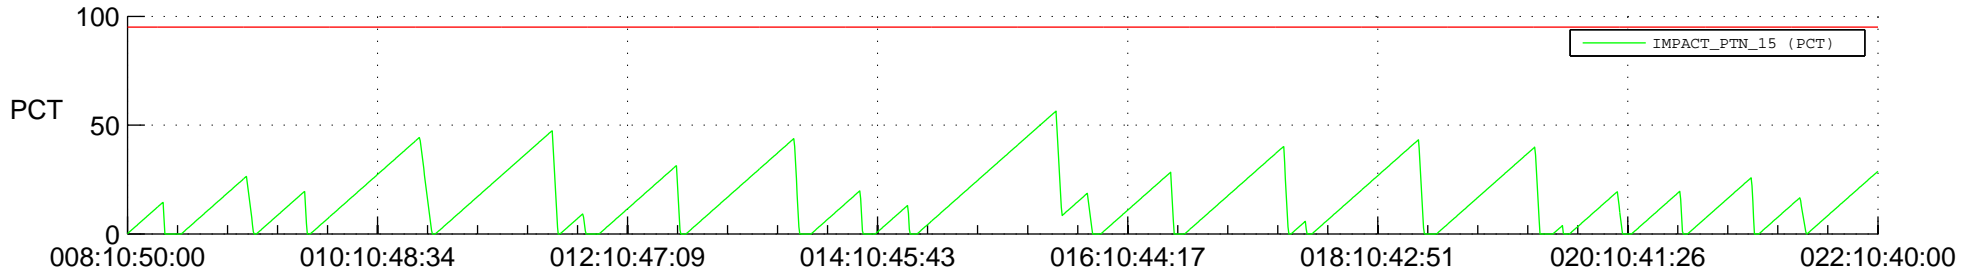

STEREO AHEAD SSR PCT Full Prediction

SWAVES_Percent_Full_Prediction

IMPACT_Percent_Full_Prediction

PLASTIC_Percent_Full_Prediction

Spacecraft_DownLink_Rate