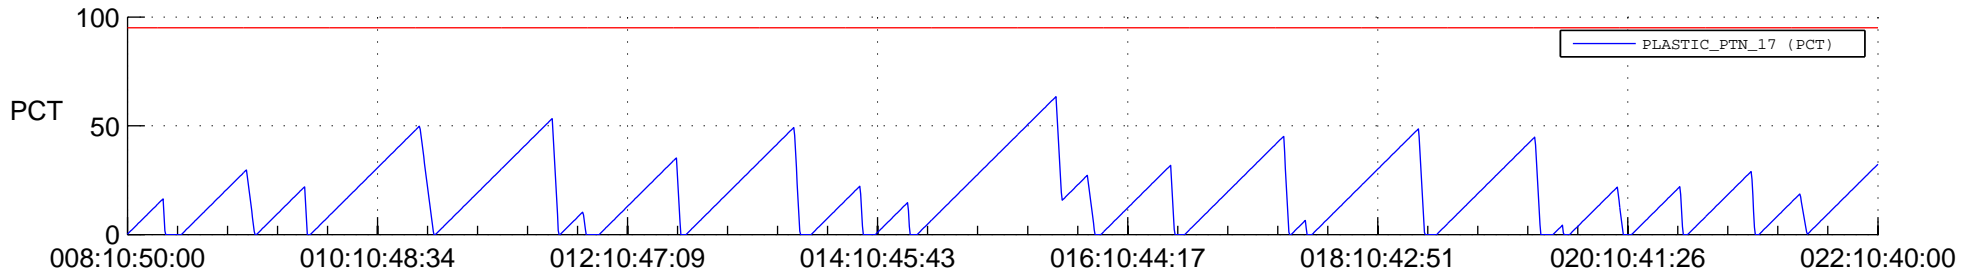

STEREO AHEAD SSR PCT Full Prediction

SWAVES_Percent_Full_Prediction

IMPACT_Percent_Full_Prediction

PLASTIC_Percent_Full_Prediction

Spacecraft_DownLink_Rate