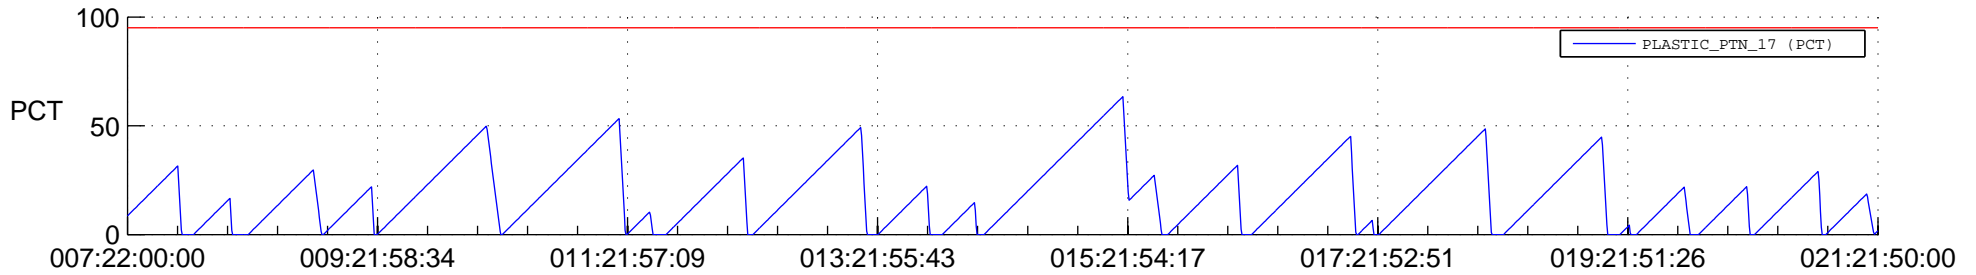

STEREO AHEAD SSR PCT Full Prediction

SWAVES_Percent_Full_Prediction

IMPACT_Percent_Full_Prediction

PLASTIC_Percent_Full_Prediction

Spacecraft_DownLink_Rate