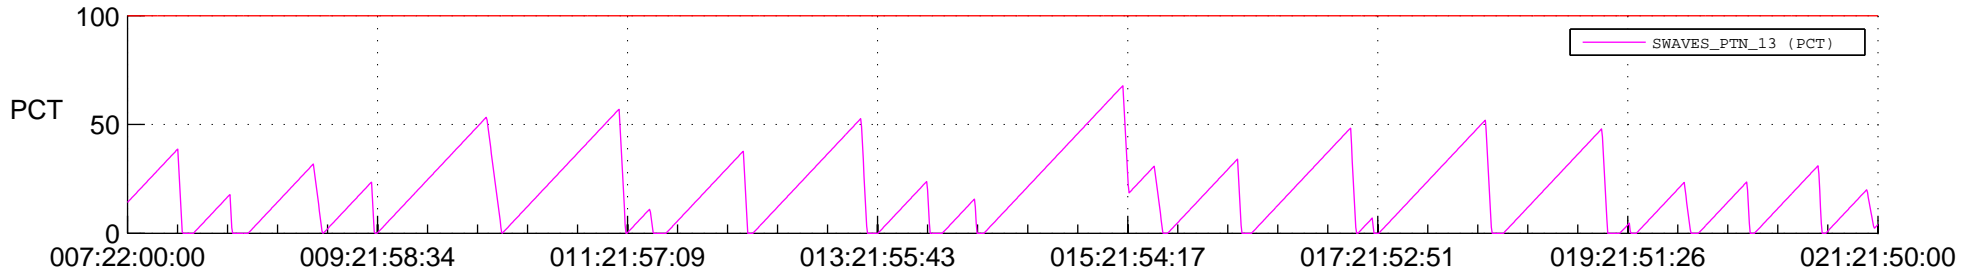

STEREO AHEAD SSR PCT Full Prediction

SWAVES_Percent_Full_Prediction

IMPACT_Percent_Full_Prediction

PLASTIC_Percent_Full_Prediction

Spacecraft_DownLink_Rate