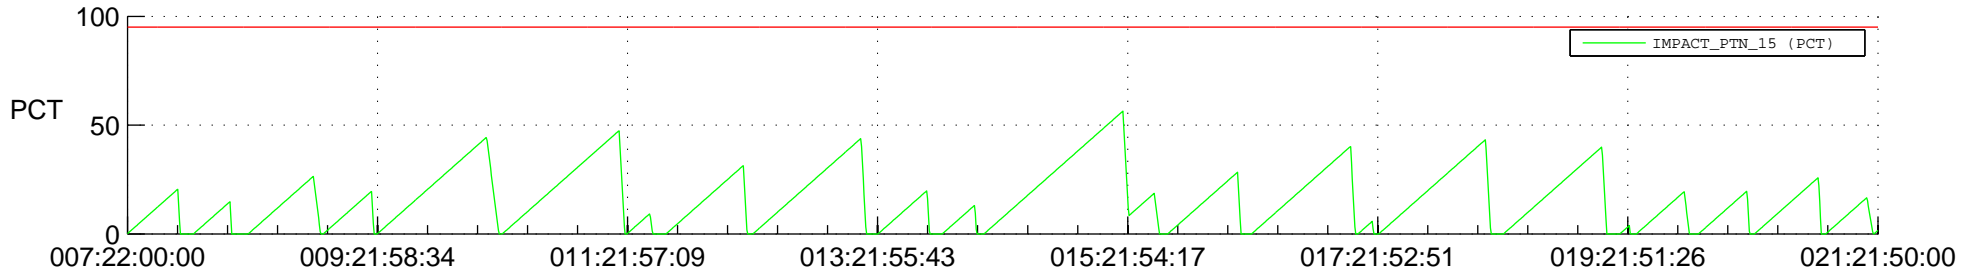

STEREO AHEAD SSR PCT Full Prediction

SWAVES_Percent_Full_Prediction

IMPACT_Percent_Full_Prediction

PLASTIC_Percent_Full_Prediction

Spacecraft_DownLink_Rate