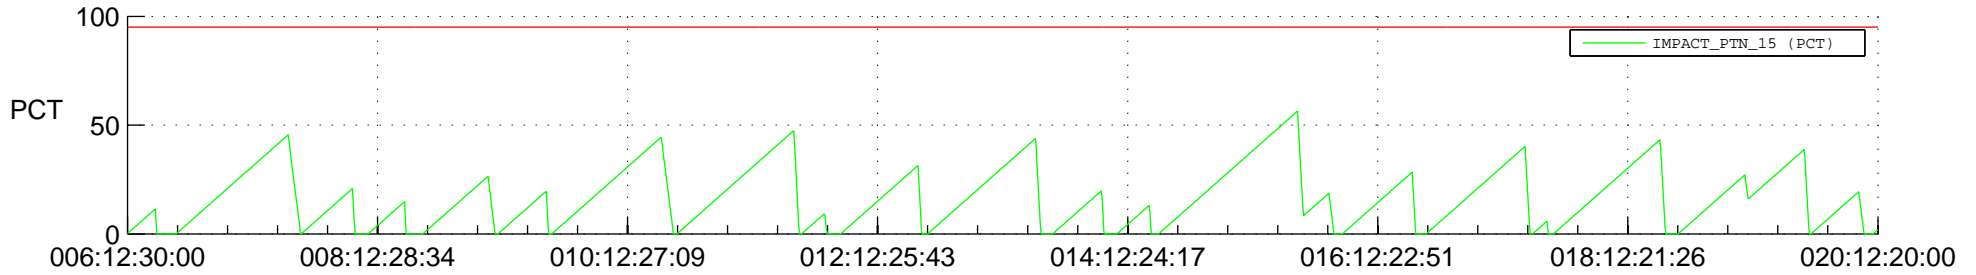

IMPACT_Percent_Full_Prediction