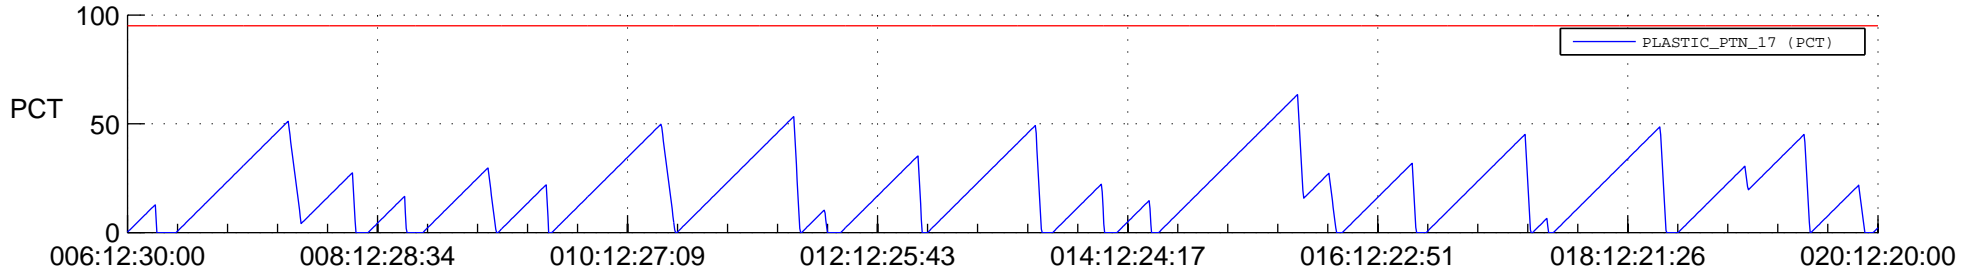

PLASTIC_Percent_Full_Prediction