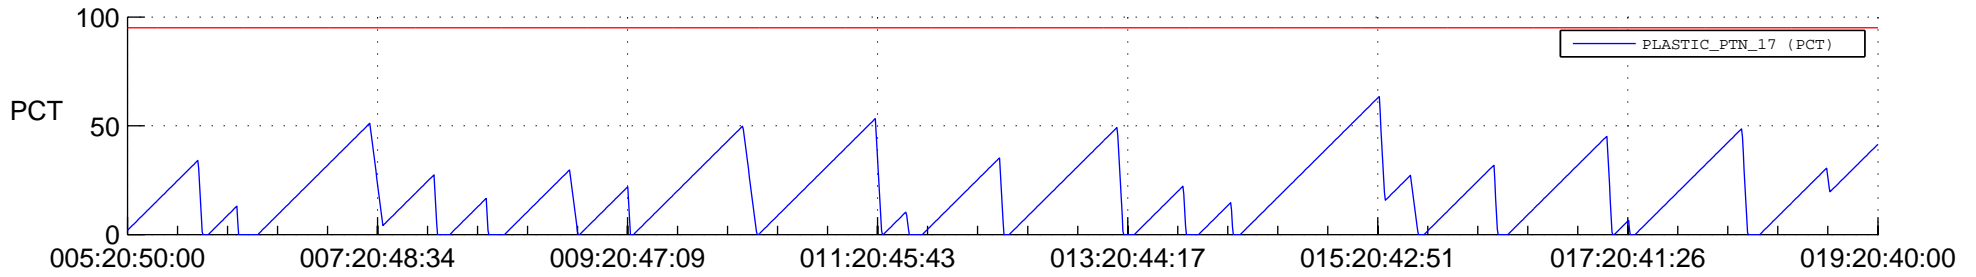

# STEREO AHEAD SSR PCT Full Prediction

## SWAVES\_Percent\_Full\_Prediction

## Spacecraft\_DownLink\_Rate

Ground Time (2022:005:20:50:00.000 -2022:019:20:40:00.000)