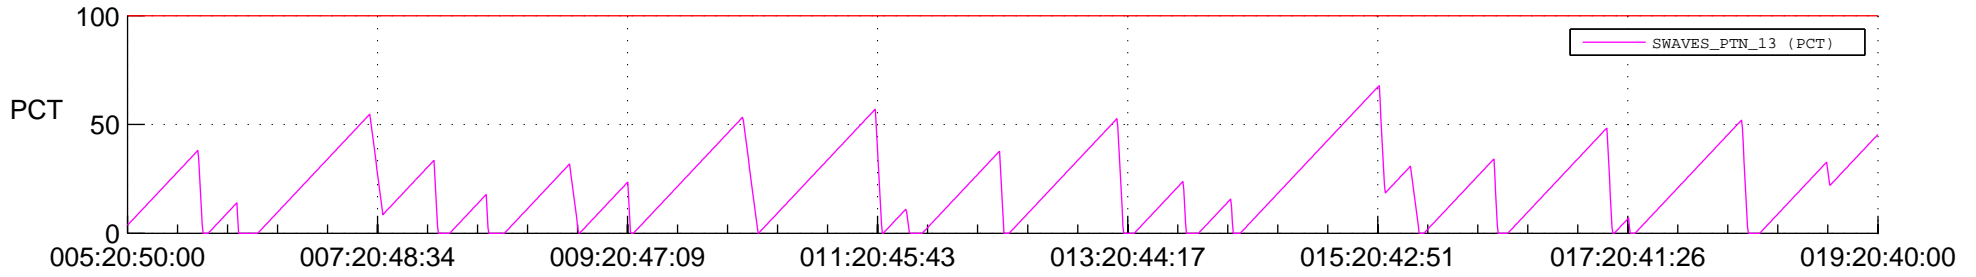

## SWAVES\_Percent\_Full\_Prediction

## Spacecraft\_DownLink\_Rate

Ground Time (2022:005:20:50:00.000 -2022:019:20:40:00.000)