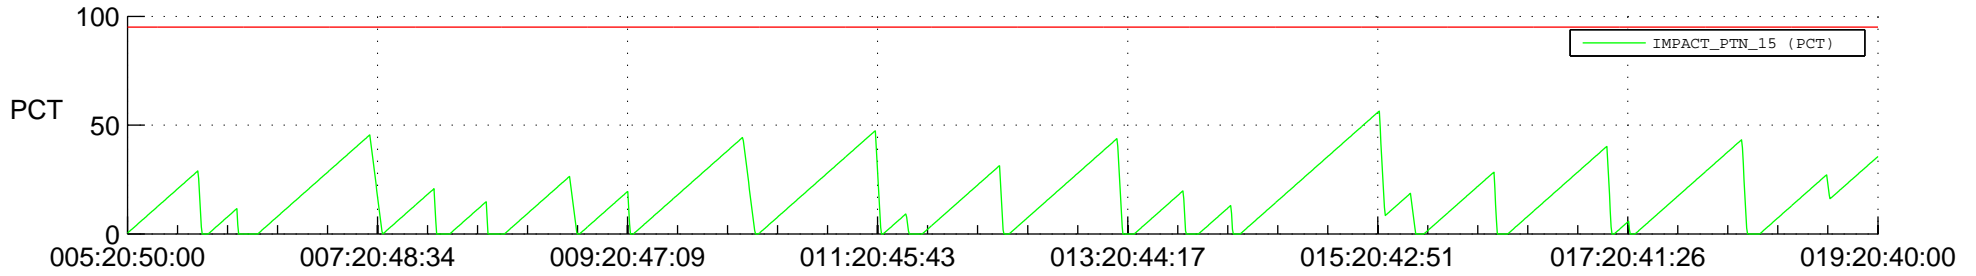

IMPACT_Percent_Full_Prediction