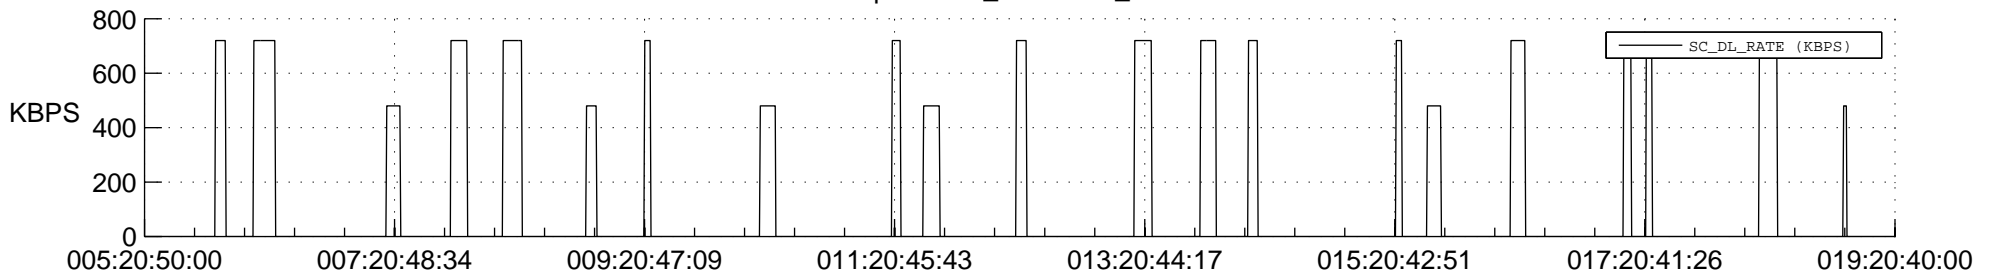

## Spacecraft\_DownLink\_Rate

Ground Time (2022:005:20:50:00.000 -2022:019:20:40:00.000)