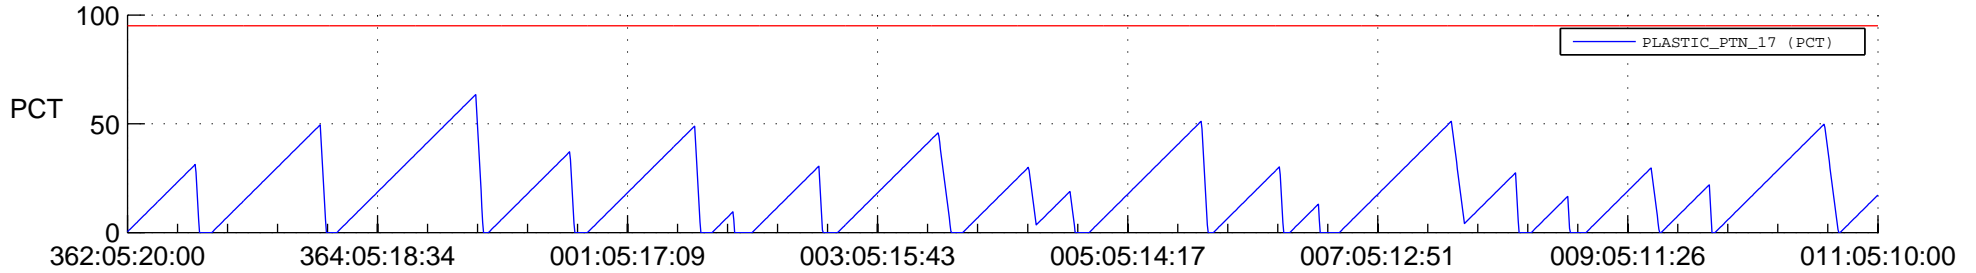

STEREO AHEAD SSR PCT Full Prediction

SWAVES_Percent_Full_Prediction

IMPACT_Percent_Full_Prediction

PLASTIC_Percent_Full_Prediction

Spacecraft_DownLink_Rate