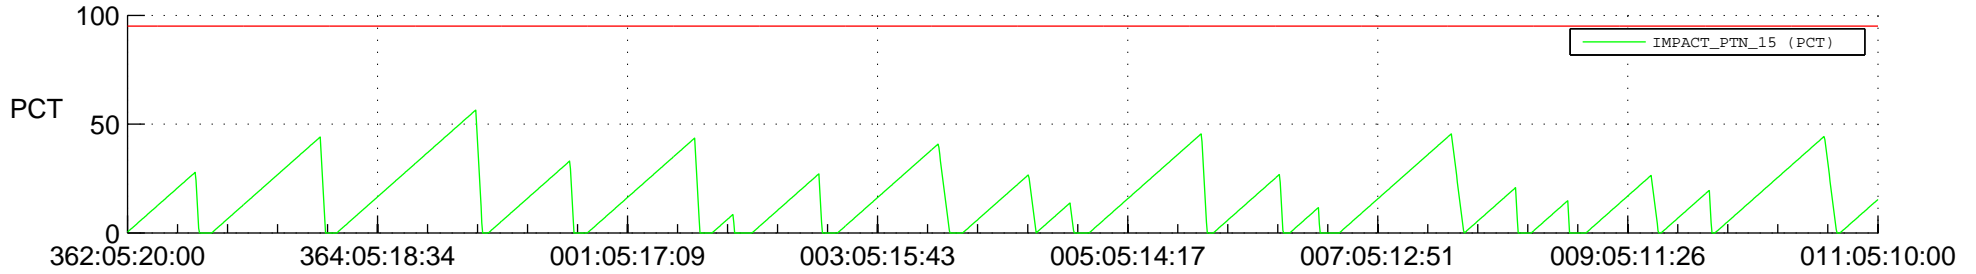

STEREO AHEAD SSR PCT Full Prediction

SWAVES_Percent_Full_Prediction

IMPACT_Percent_Full_Prediction

PLASTIC_Percent_Full_Prediction

Spacecraft_DownLink_Rate