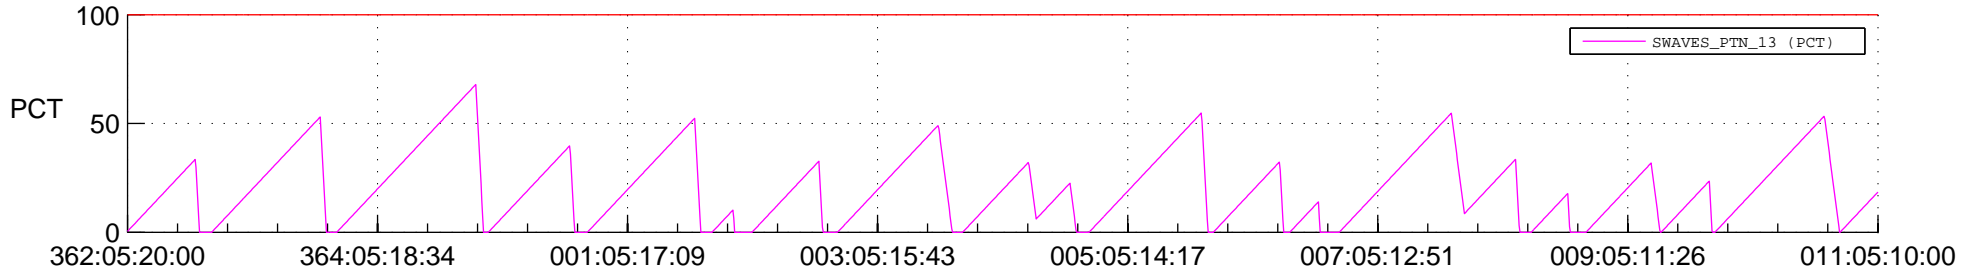

STEREO AHEAD SSR PCT Full Prediction

SWAVES_Percent_Full_Prediction

IMPACT_Percent_Full_Prediction

PLASTIC_Percent_Full_Prediction

Spacecraft_DownLink_Rate