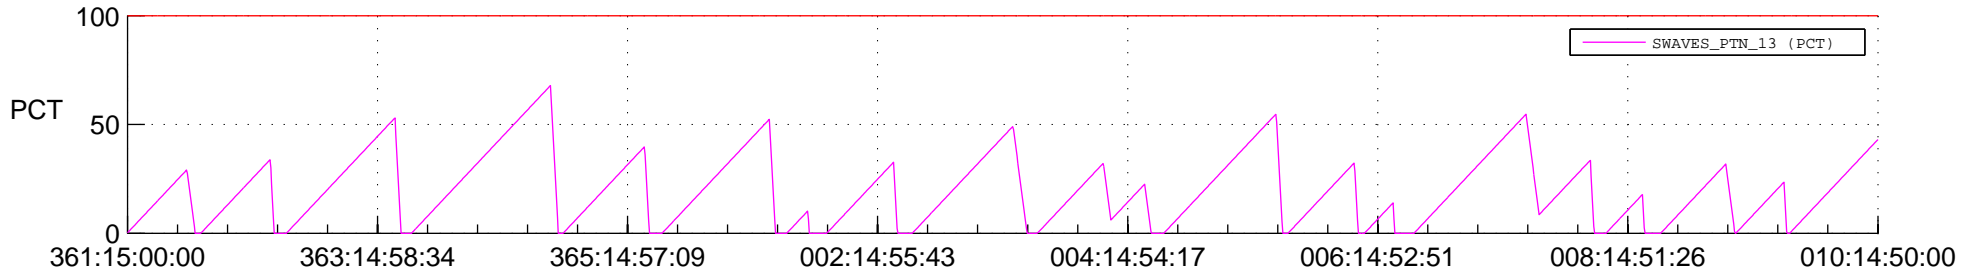

STEREO AHEAD SSR PCT Full Prediction

SWAVES_Percent_Full_Prediction

IMPACT_Percent_Full_Prediction

PLASTIC_Percent_Full_Prediction

Spacecraft_DownLink_Rate

Ground Time (2021:361:15:00:00.000 -2022:010:14:50:00.000)