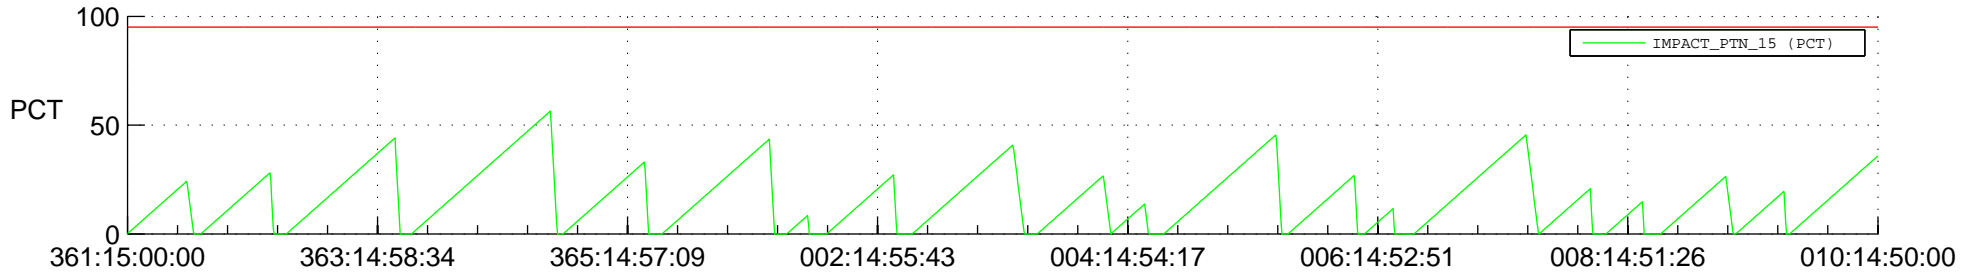

STEREO AHEAD SSR PCT Full Prediction

SWAVES_Percent_Full_Prediction

IMPACT_Percent_Full_Prediction

PLASTIC_Percent_Full_Prediction

Spacecraft_DownLink_Rate

Ground Time (2021:361:15:00:00.000 -2022:010:14:50:00.000)