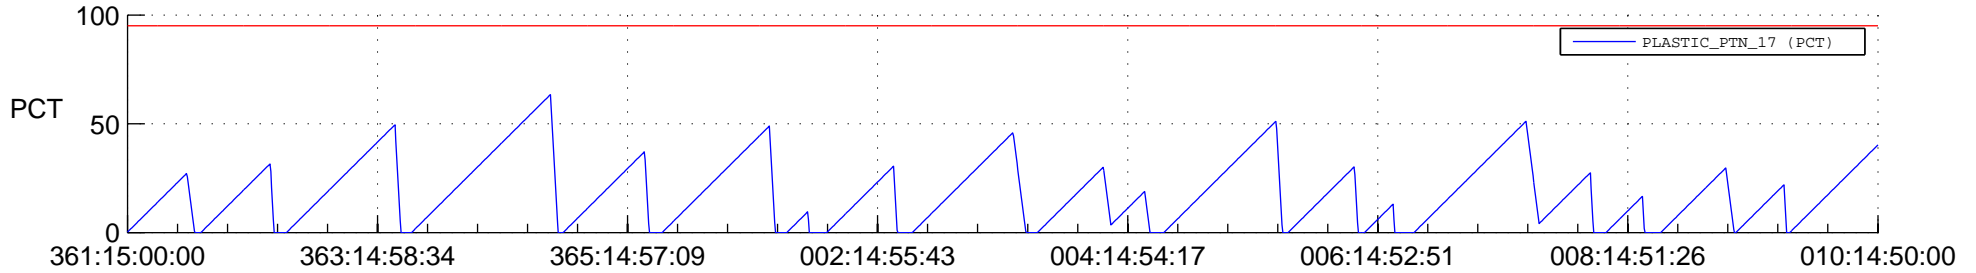

STEREO AHEAD SSR PCT Full Prediction

SWAVES_Percent_Full_Prediction

IMPACT_Percent_Full_Prediction

PLASTIC_Percent_Full_Prediction

Spacecraft_DownLink_Rate

Ground Time (2021:361:15:00:00.000 -2022:010:14:50:00.000)