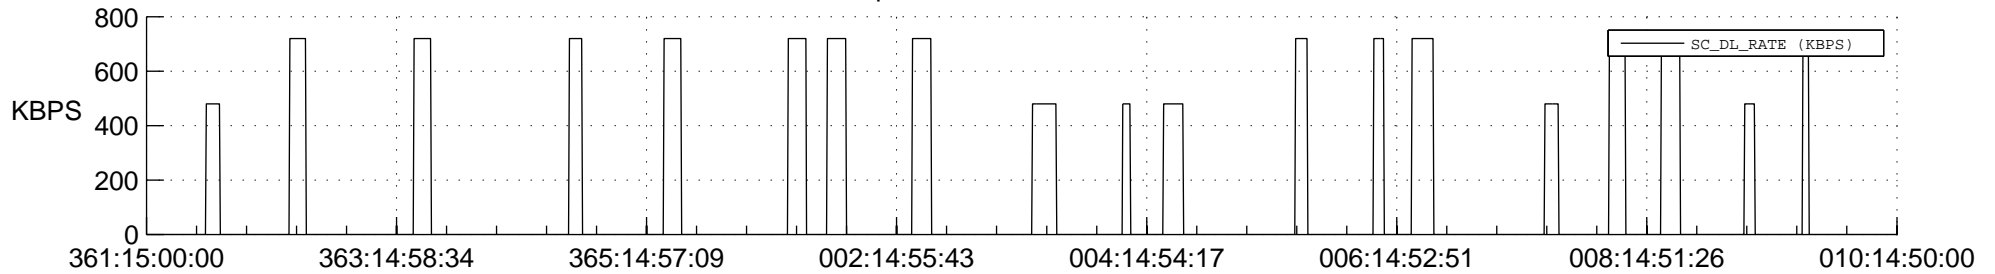

STEREO AHEAD SSR PCT Full Prediction

SWAVES_Percent_Full_Prediction

IMPACT_Percent_Full_Prediction

PLASTIC_Percent_Full_Prediction

Spacecraft_DownLink_Rate

Ground Time (2021:361:15:00:00.000 -2022:010:14:50:00.000)