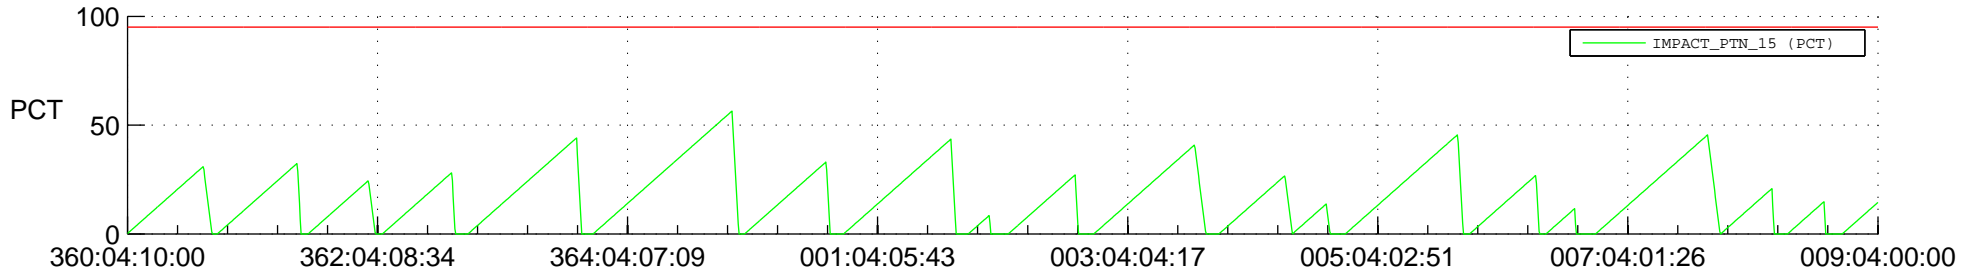

IMPACT_Percent_Full_Prediction