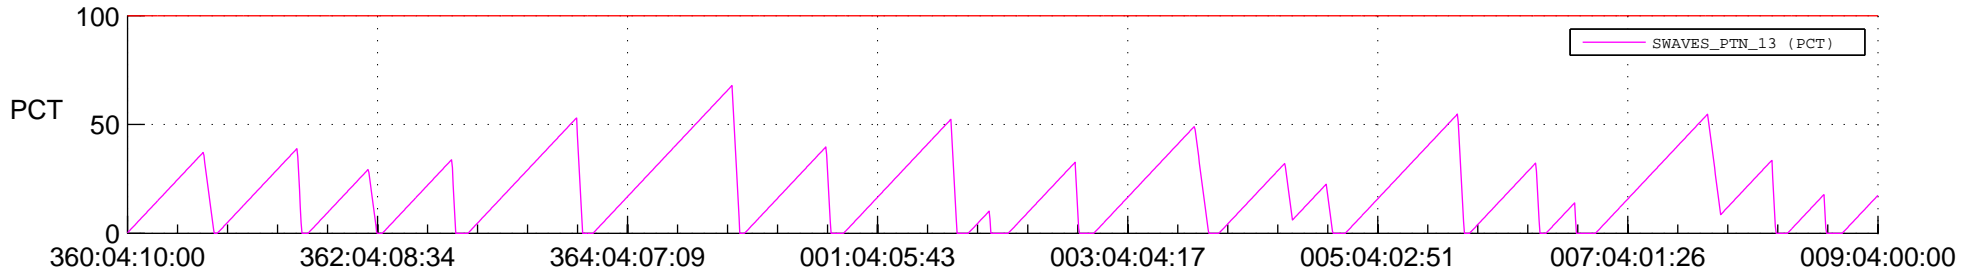

## SWAVES\_Percent\_Full\_Prediction

## Spacecraft\_DownLink\_Rate

Ground Time (2021:360:04:10:00.000 -2022:009:04:00:00.000)