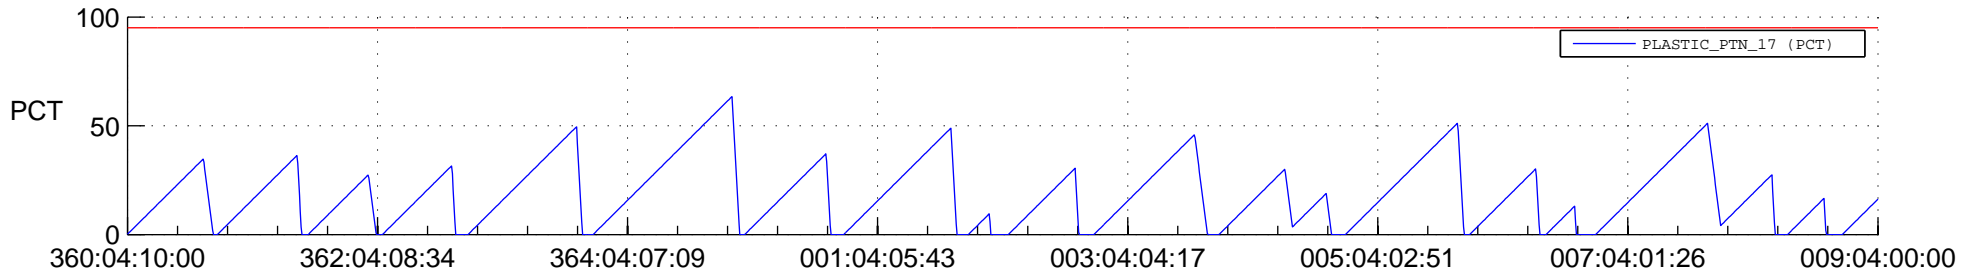

## SWAVES\_Percent\_Full\_Prediction

## Spacecraft\_DownLink\_Rate

Ground Time (2021:360:04:10:00.000 -2022:009:04:00:00.000)