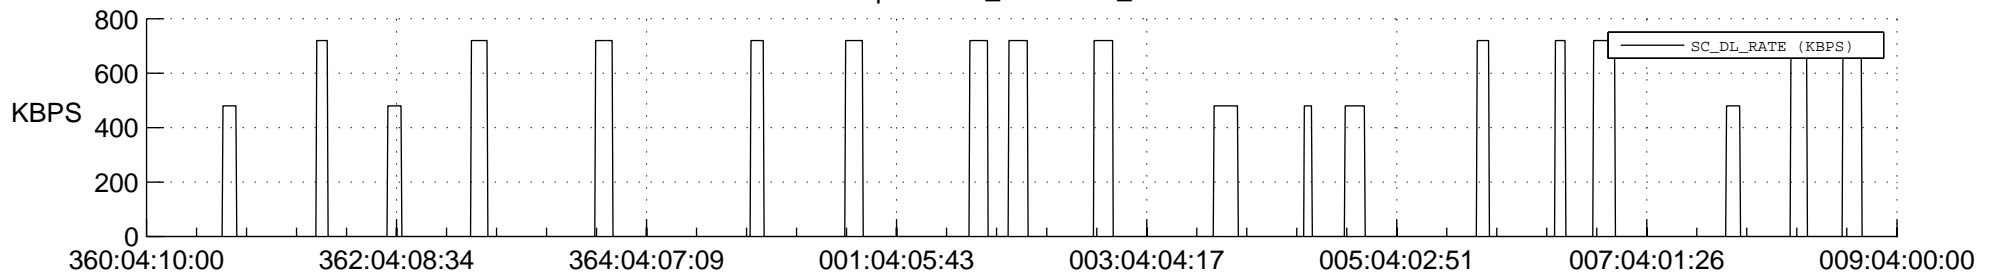

## Spacecraft\_DownLink\_Rate

Ground Time (2021:360:04:10:00.000 -2022:009:04:00:00.000)