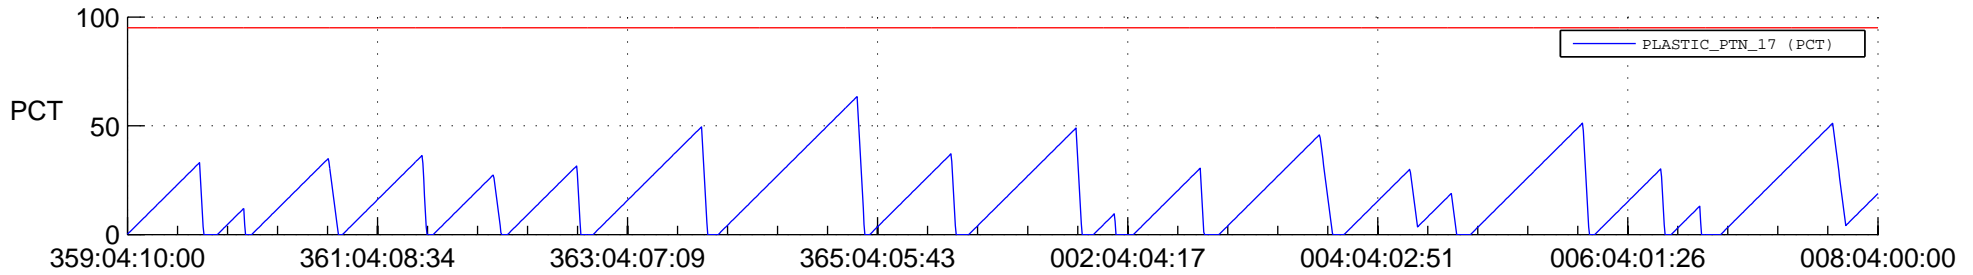

STEREO AHEAD SSR PCT Full Prediction

SWAVES_Percent_Full_Prediction

IMPACT_Percent_Full_Prediction

PLASTIC_Percent_Full_Prediction

Spacecraft_DownLink_Rate

Ground Time (2021:359:04:10:00.000 -2022:008:04:00:00.000)