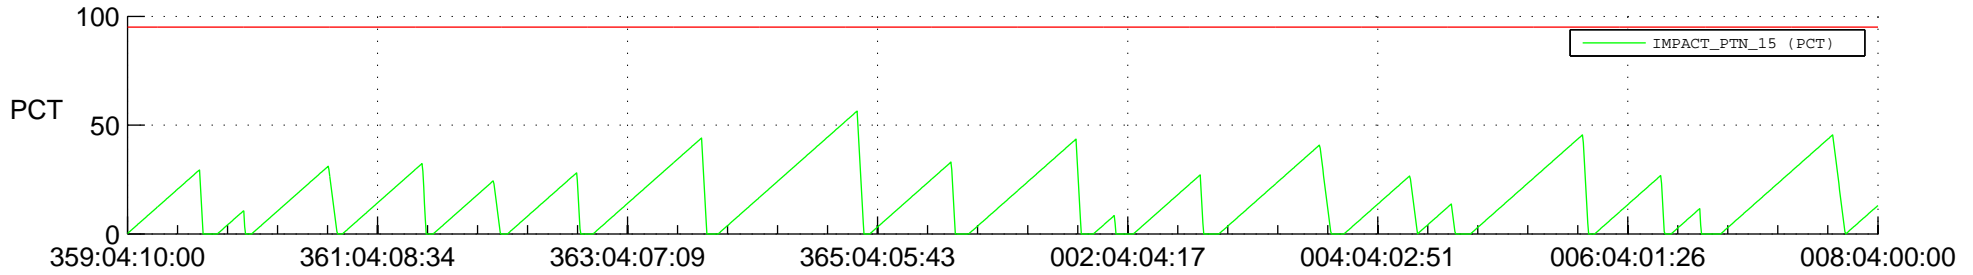

STEREO AHEAD SSR PCT Full Prediction

SWAVES_Percent_Full_Prediction

IMPACT_Percent_Full_Prediction

PLASTIC_Percent_Full_Prediction

Spacecraft_DownLink_Rate

Ground Time (2021:359:04:10:00.000 -2022:008:04:00:00.000)