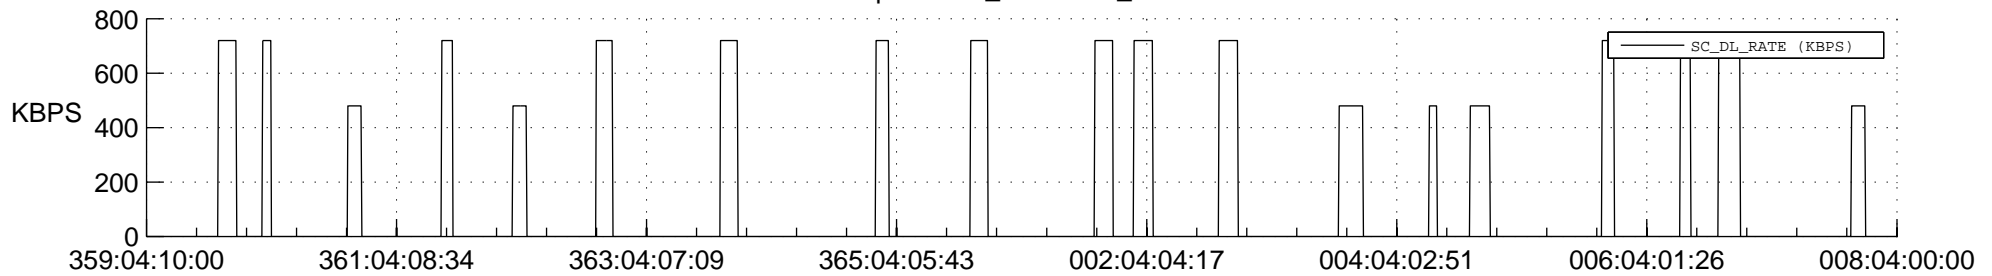

STEREO AHEAD SSR PCT Full Prediction

SWAVES_Percent_Full_Prediction

IMPACT_Percent_Full_Prediction

PLASTIC_Percent_Full_Prediction

Spacecraft_DownLink_Rate

Ground Time (2021:359:04:10:00.000 -2022:008:04:00:00.000)