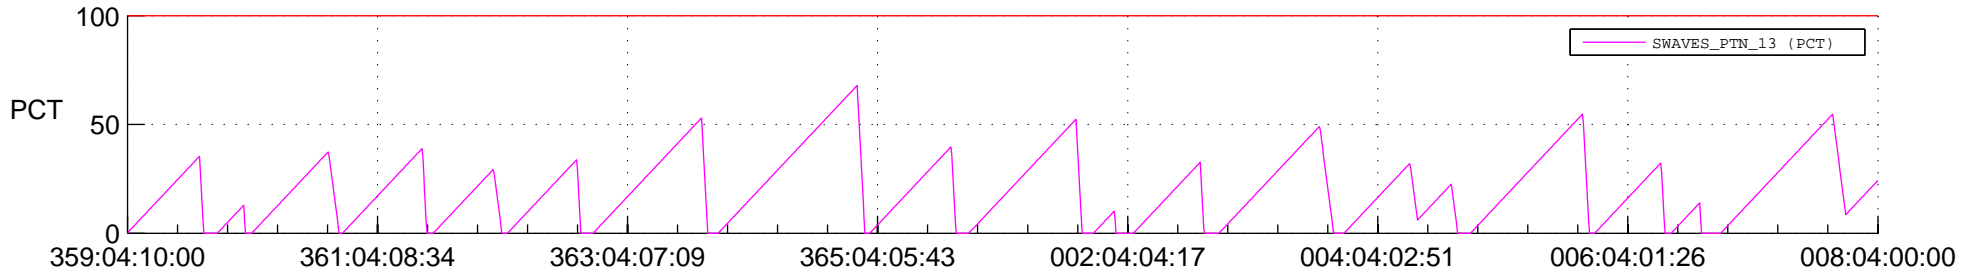

STEREO AHEAD SSR PCT Full Prediction

SWAVES_Percent_Full_Prediction

IMPACT_Percent_Full_Prediction

PLASTIC_Percent_Full_Prediction

Spacecraft_DownLink_Rate

Ground Time (2021:359:04:10:00.000 -2022:008:04:00:00.000)