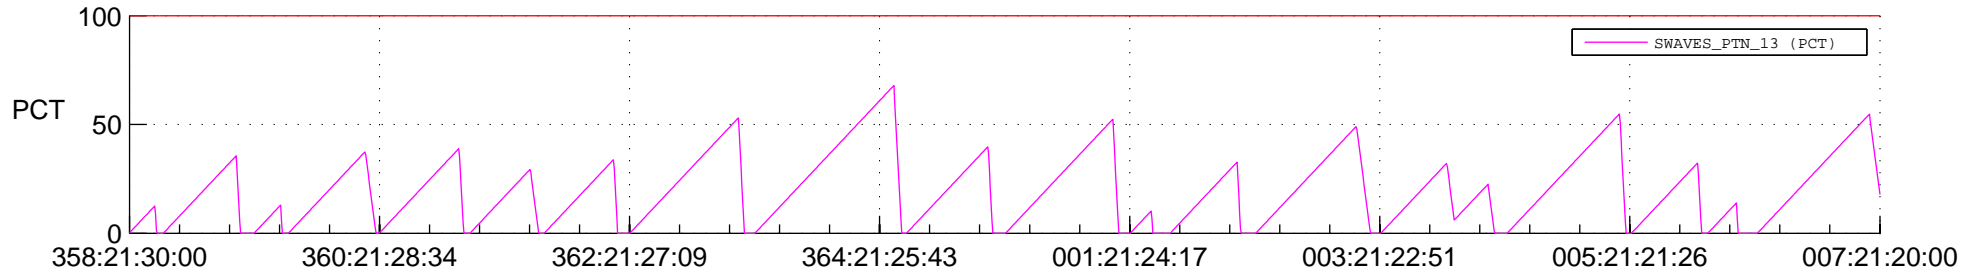

STEREO AHEAD SSR PCT Full Prediction

SWAVES_Percent_Full_Prediction

IMPACT_Percent_Full_Prediction

PLASTIC_Percent_Full_Prediction

Spacecraft_DownLink_Rate

Ground Time (2021:358:21:30:00.000 -2022:007:21:20:00.000)