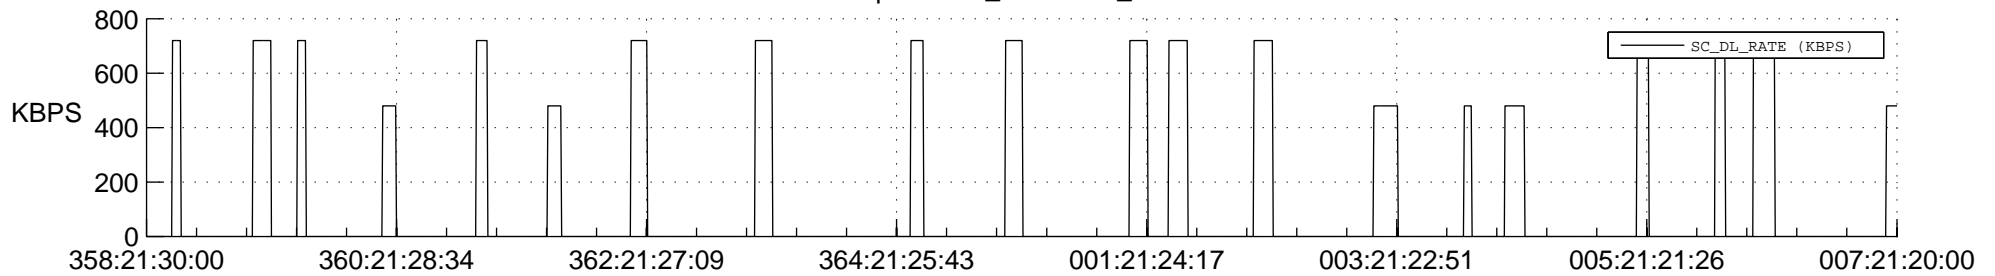

STEREO AHEAD SSR PCT Full Prediction

SWAVES_Percent_Full_Prediction

IMPACT_Percent_Full_Prediction

PLASTIC_Percent_Full_Prediction

Spacecraft_DownLink_Rate

Ground Time (2021:358:21:30:00.000 -2022:007:21:20:00.000)