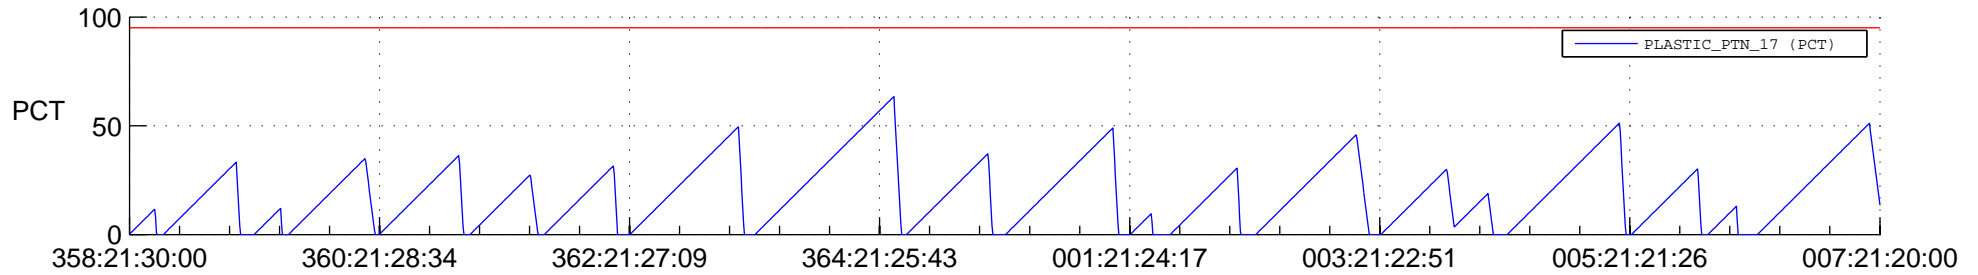

STEREO AHEAD SSR PCT Full Prediction

SWAVES_Percent_Full_Prediction

IMPACT_Percent_Full_Prediction

PLASTIC_Percent_Full_Prediction

Spacecraft_DownLink_Rate

Ground Time (2021:358:21:30:00.000 -2022:007:21:20:00.000)