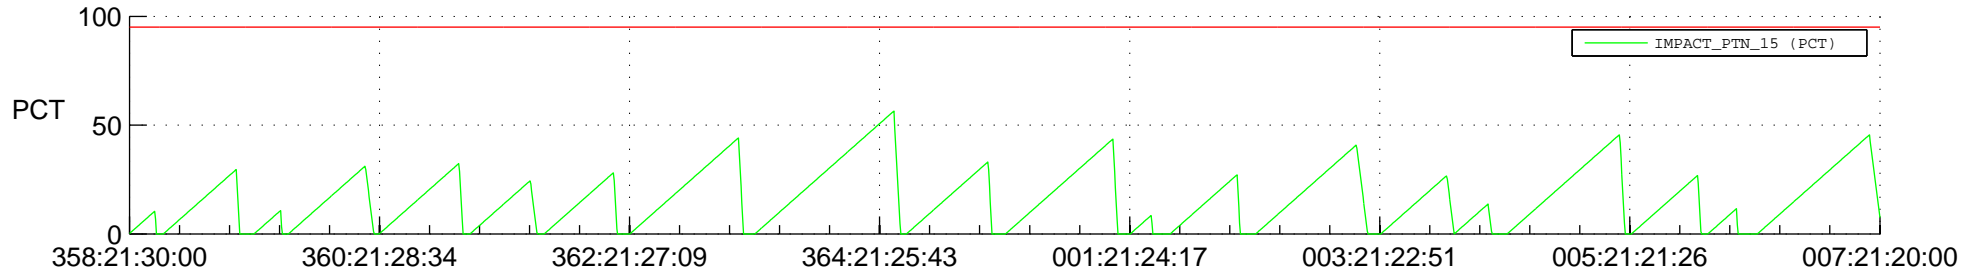

STEREO AHEAD SSR PCT Full Prediction

SWAVES_Percent_Full_Prediction

IMPACT_Percent_Full_Prediction

PLASTIC_Percent_Full_Prediction

Spacecraft_DownLink_Rate

Ground Time (2021:358:21:30:00.000 -2022:007:21:20:00.000)