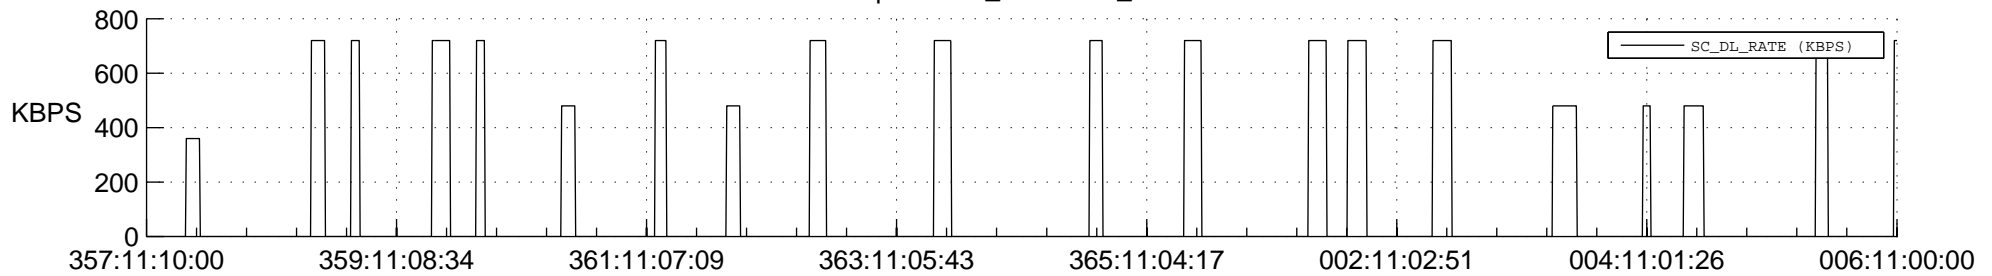

STEREO AHEAD SSR PCT Full Prediction

SWAVES_Percent_Full_Prediction

IMPACT_Percent_Full_Prediction

PLASTIC_Percent_Full_Prediction

Spacecraft_DownLink_Rate

Ground Time (2021:357:11:10:00.000 -2022:006:11:00:00.000)