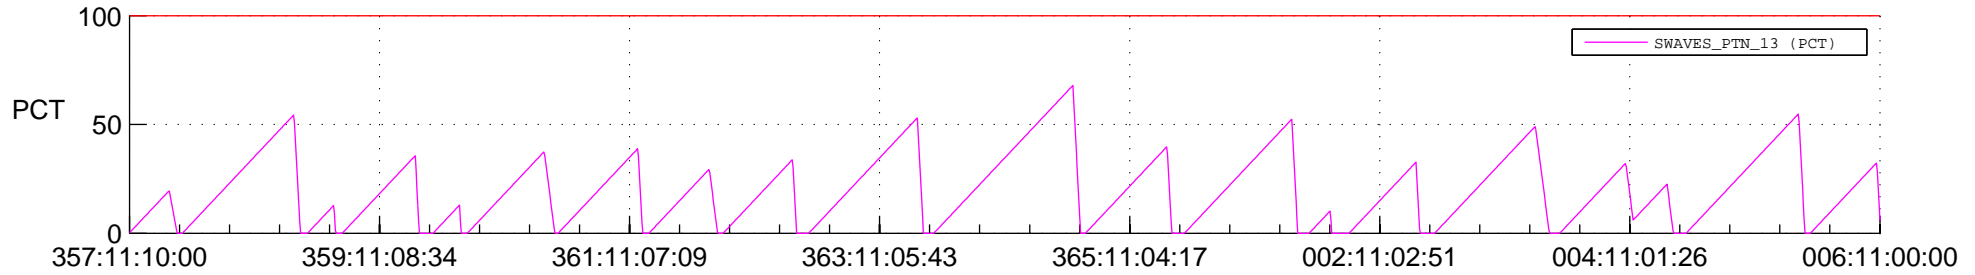

STEREO AHEAD SSR PCT Full Prediction

SWAVES_Percent_Full_Prediction

IMPACT_Percent_Full_Prediction

PLASTIC_Percent_Full_Prediction

Spacecraft_DownLink_Rate

Ground Time (2021:357:11:10:00.000 -2022:006:11:00:00.000)