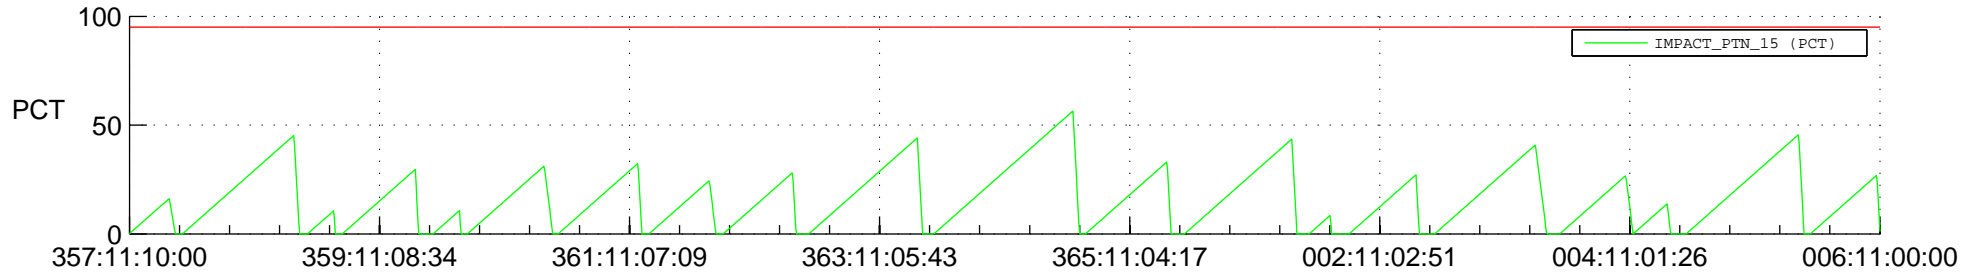

STEREO AHEAD SSR PCT Full Prediction

SWAVES_Percent_Full_Prediction

IMPACT_Percent_Full_Prediction

PLASTIC_Percent_Full_Prediction

Spacecraft_DownLink_Rate

Ground Time (2021:357:11:10:00.000 -2022:006:11:00:00.000)