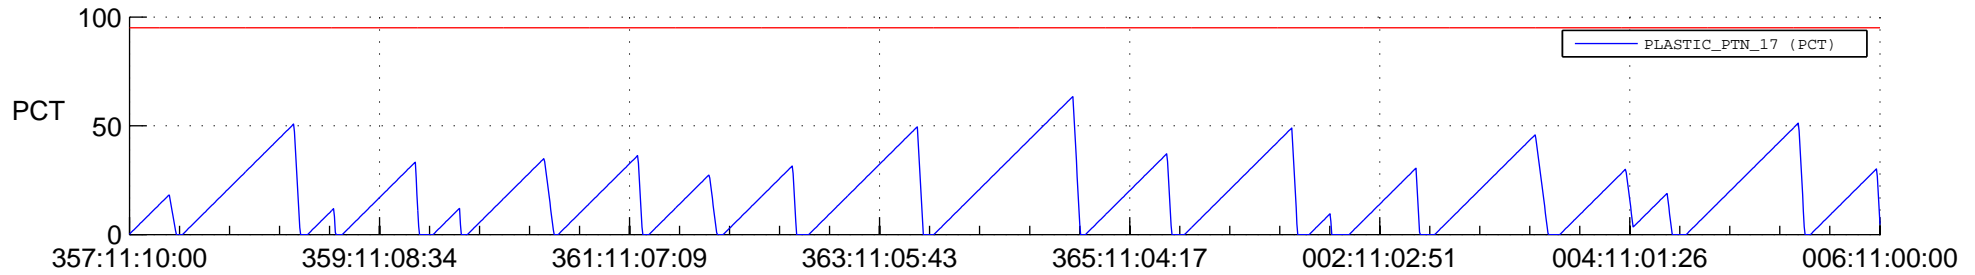

STEREO AHEAD SSR PCT Full Prediction

SWAVES_Percent_Full_Prediction

IMPACT_Percent_Full_Prediction

PLASTIC_Percent_Full_Prediction

Spacecraft_DownLink_Rate

Ground Time (2021:357:11:10:00.000 -2022:006:11:00:00.000)