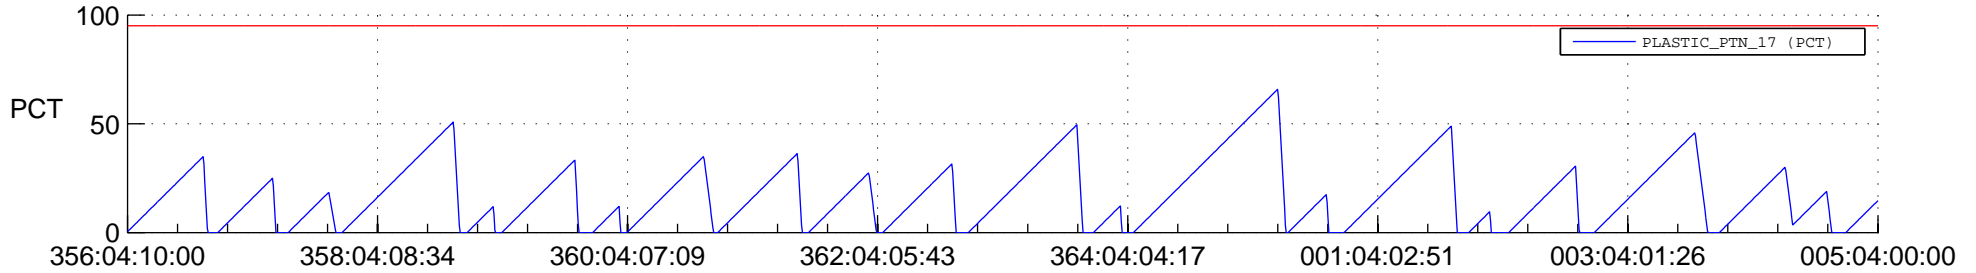

STEREO AHEAD SSR PCT Full Prediction

SWAVES_Percent_Full_Prediction

IMPACT_Percent_Full_Prediction

PLASTIC_Percent_Full_Prediction

Spacecraft_DownLink_Rate

Ground Time (2021:356:04:10:00.000 -2022:005:04:00:00.000)