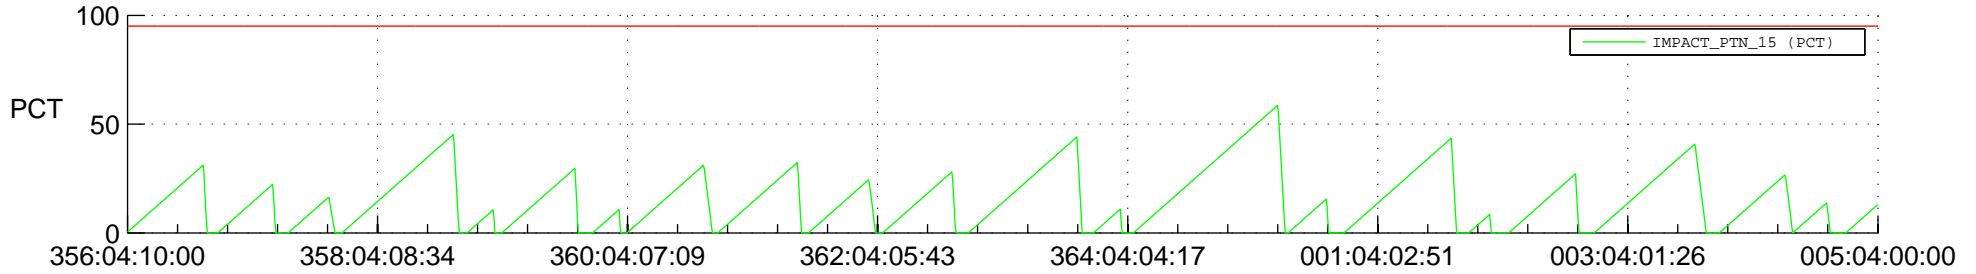

STEREO AHEAD SSR PCT Full Prediction

SWAVES_Percent_Full_Prediction

IMPACT_Percent_Full_Prediction

PLASTIC_Percent_Full_Prediction

Spacecraft_DownLink_Rate

Ground Time (2021:356:04:10:00.000 -2022:005:04:00:00.000)