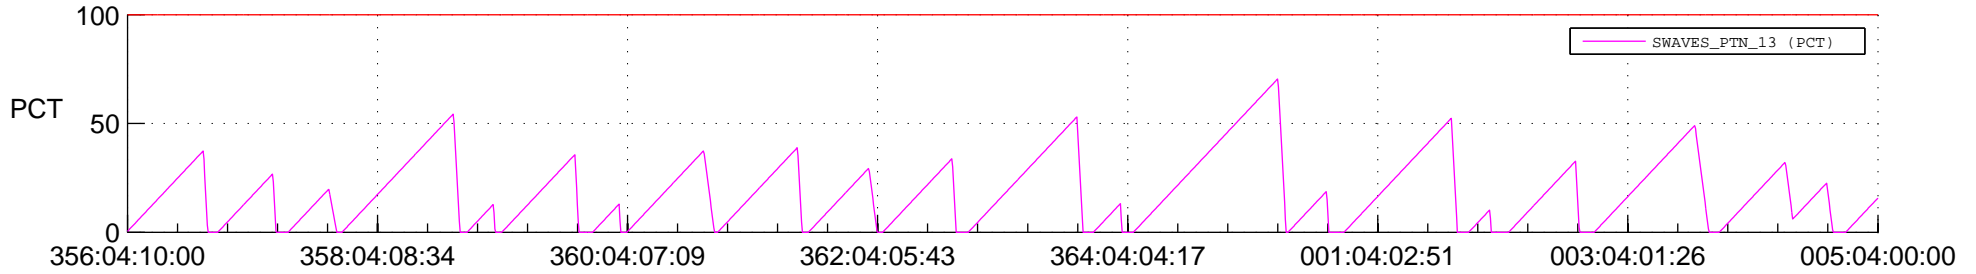

STEREO AHEAD SSR PCT Full Prediction

SWAVES_Percent_Full_Prediction

IMPACT_Percent_Full_Prediction

PLASTIC_Percent_Full_Prediction

Spacecraft_DownLink_Rate

Ground Time (2021:356:04:10:00.000 -2022:005:04:00:00.000)