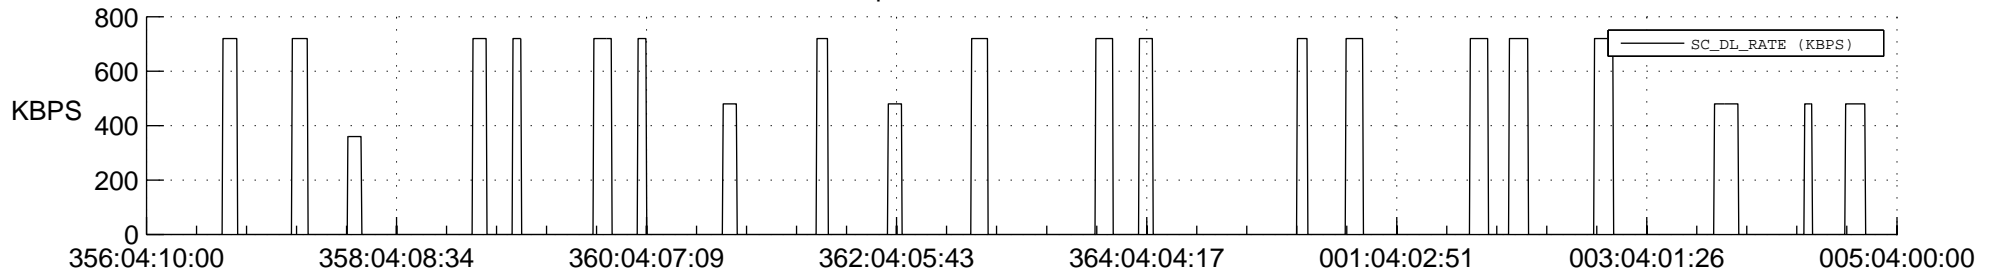

STEREO AHEAD SSR PCT Full Prediction

SWAVES_Percent_Full_Prediction

IMPACT_Percent_Full_Prediction

PLASTIC_Percent_Full_Prediction

Spacecraft_DownLink_Rate

Ground Time (2021:356:04:10:00.000 -2022:005:04:00:00.000)