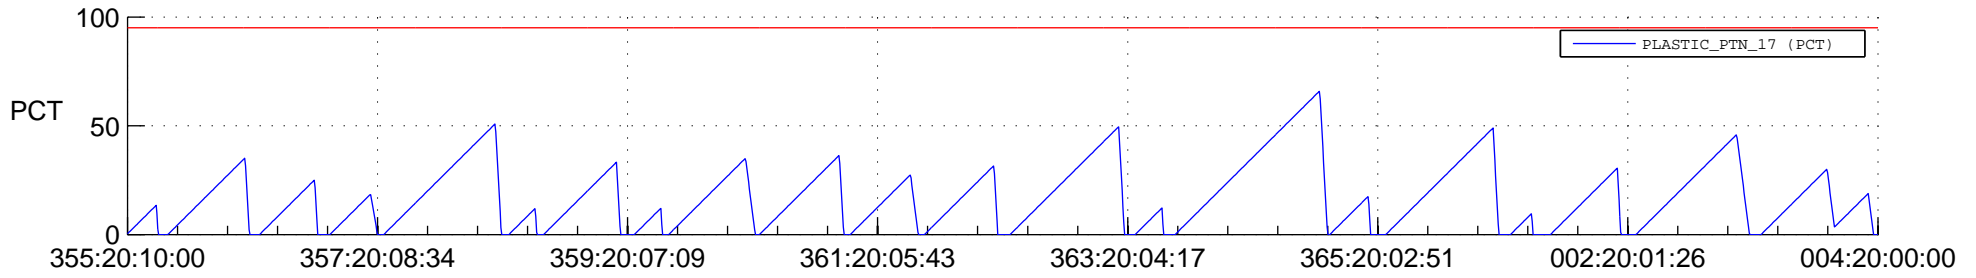

STEREO AHEAD SSR PCT Full Prediction

SWAVES_Percent_Full_Prediction

IMPACT_Percent_Full_Prediction

PLASTIC_Percent_Full_Prediction

Spacecraft_DownLink_Rate