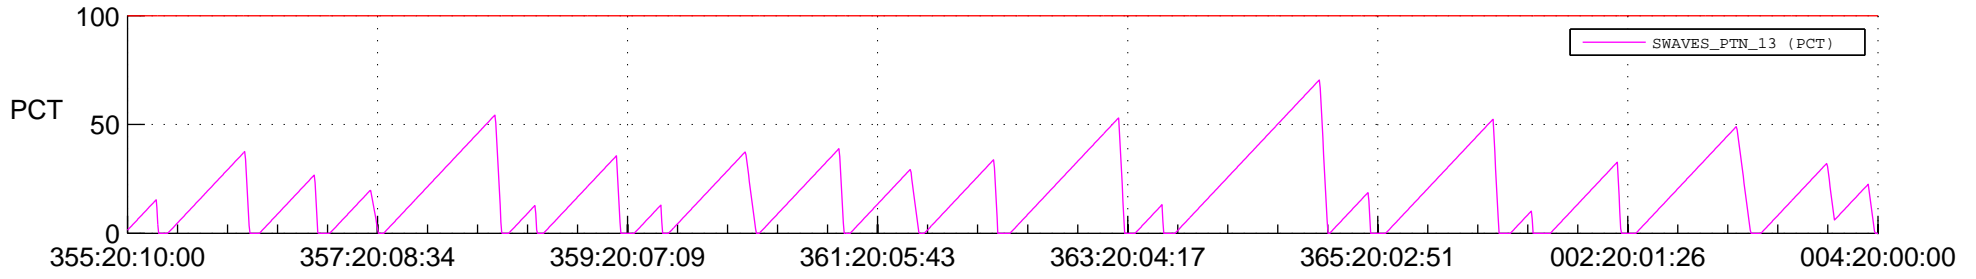

STEREO AHEAD SSR PCT Full Prediction

SWAVES_Percent_Full_Prediction

IMPACT_Percent_Full_Prediction

PLASTIC_Percent_Full_Prediction

Spacecraft_DownLink_Rate