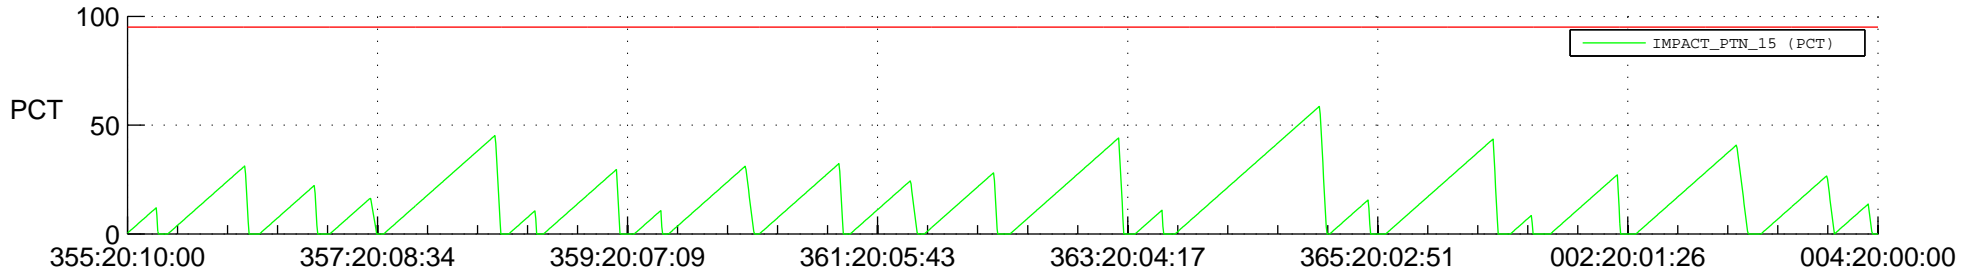

STEREO AHEAD SSR PCT Full Prediction

SWAVES_Percent_Full_Prediction

IMPACT_Percent_Full_Prediction

PLASTIC_Percent_Full_Prediction

Spacecraft_DownLink_Rate