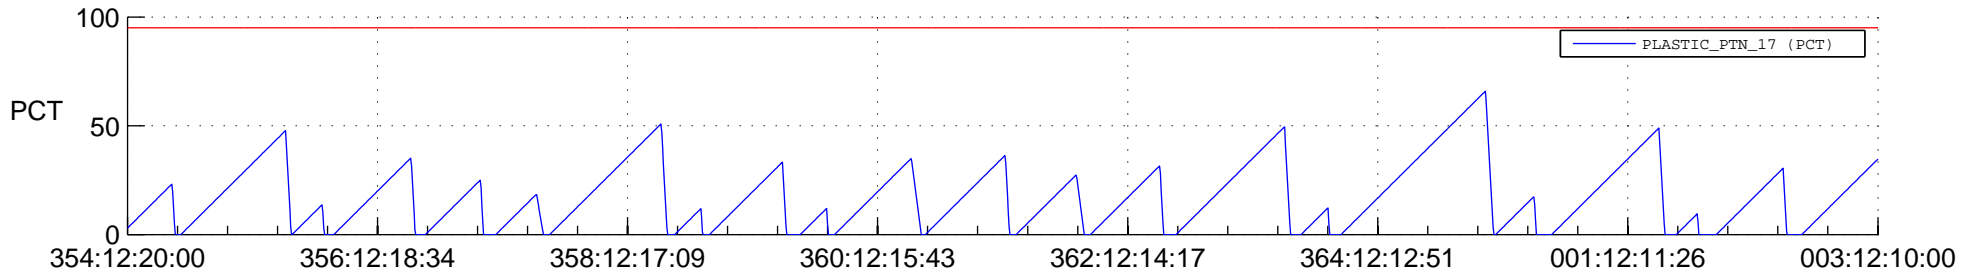

STEREO AHEAD SSR PCT Full Prediction

SWAVES_Percent_Full_Prediction

IMPACT_Percent_Full_Prediction

PLASTIC_Percent_Full_Prediction

Spacecraft_DownLink_Rate

Ground Time (2021:354:12:20:00.000 -2022:003:12:10:00.000)