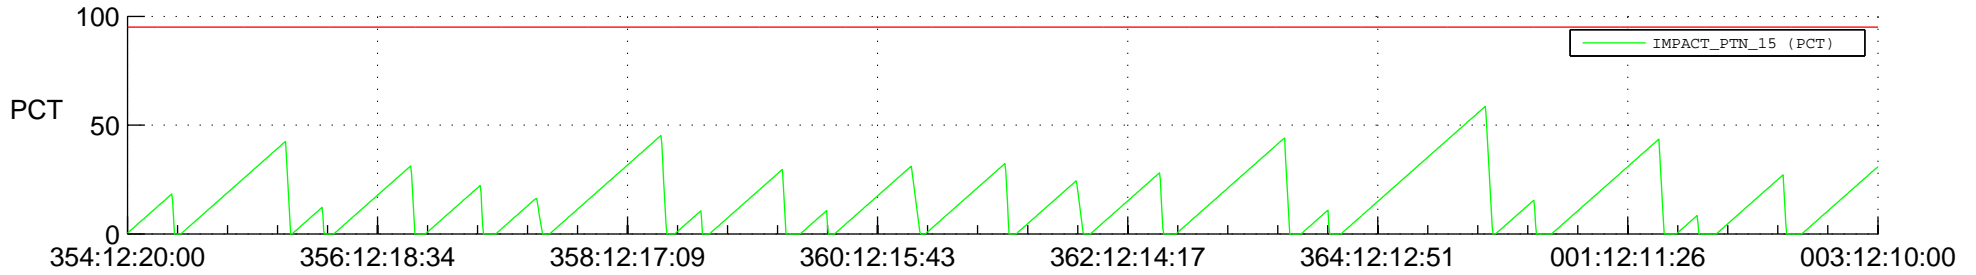

STEREO AHEAD SSR PCT Full Prediction

SWAVES_Percent_Full_Prediction

IMPACT_Percent_Full_Prediction

PLASTIC_Percent_Full_Prediction

Spacecraft_DownLink_Rate

Ground Time (2021:354:12:20:00.000 -2022:003:12:10:00.000)