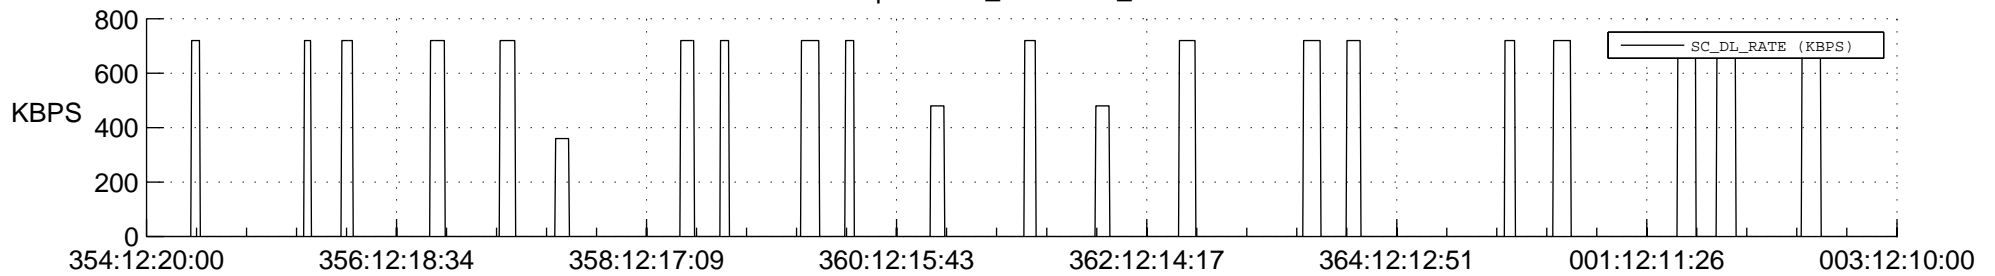

STEREO AHEAD SSR PCT Full Prediction

SWAVES_Percent_Full_Prediction

IMPACT_Percent_Full_Prediction

PLASTIC_Percent_Full_Prediction

Spacecraft_DownLink_Rate

Ground Time (2021:354:12:20:00.000 -2022:003:12:10:00.000)