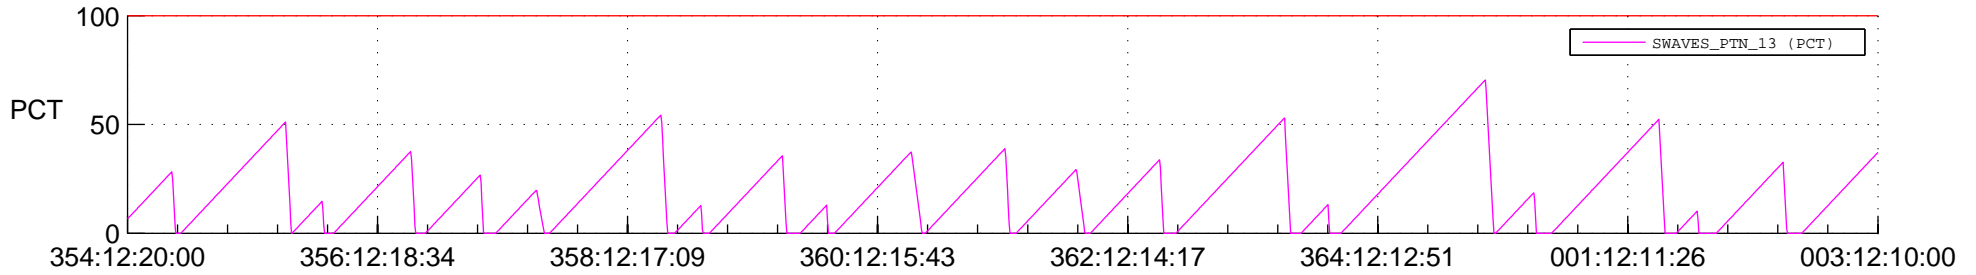

STEREO AHEAD SSR PCT Full Prediction

SWAVES_Percent_Full_Prediction

IMPACT_Percent_Full_Prediction

PLASTIC_Percent_Full_Prediction

Spacecraft_DownLink_Rate

Ground Time (2021:354:12:20:00.000 -2022:003:12:10:00.000)