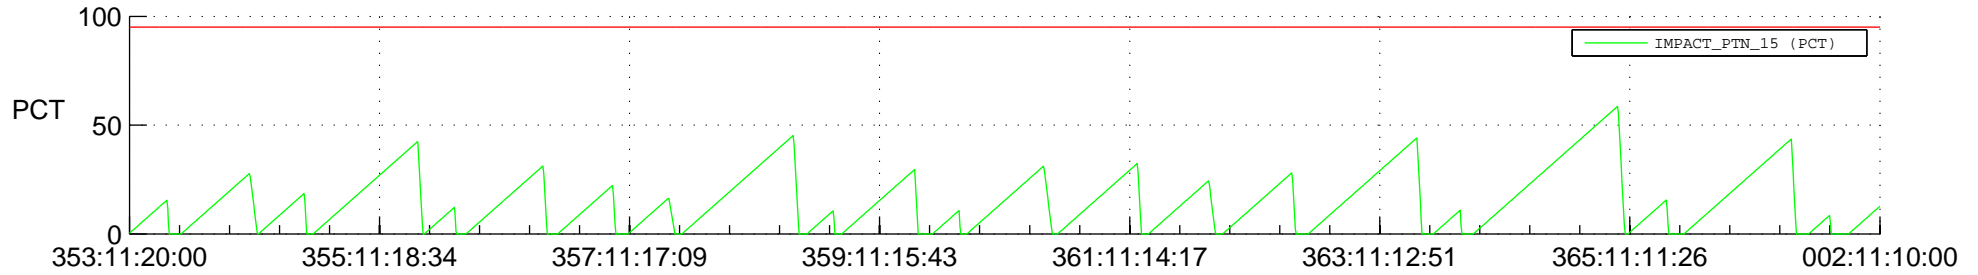

IMPACT_Percent_Full_Prediction