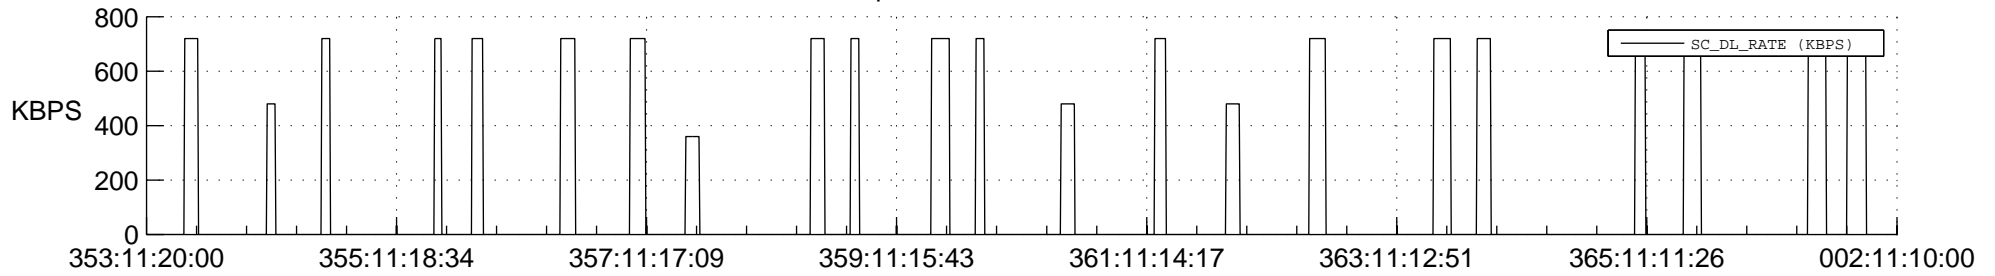

## Spacecraft\_DownLink\_Rate

Ground Time (2021:353:11:20:00.000 -2022:002:11:10:00.000)