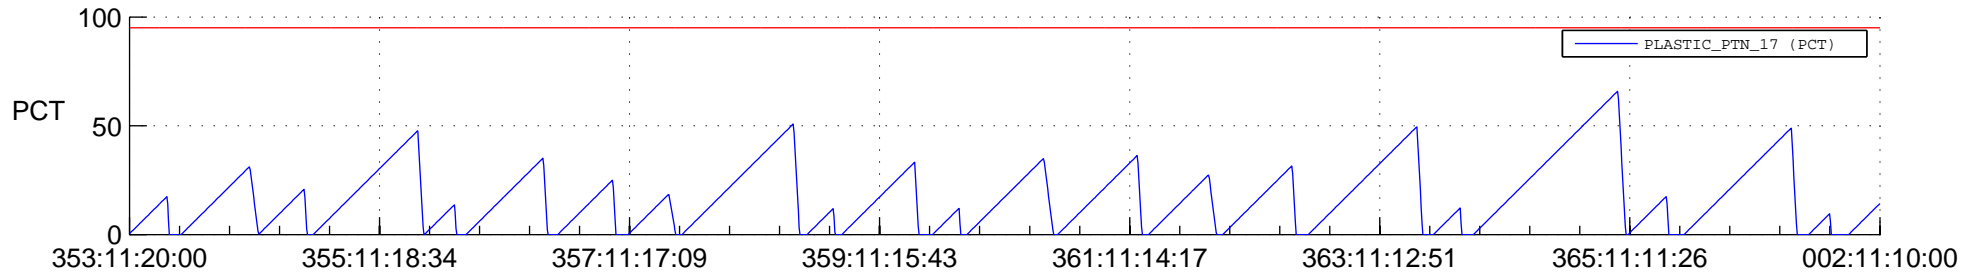

## SWAVES\_Percent\_Full\_Prediction

## Spacecraft\_DownLink\_Rate

Ground Time (2021:353:11:20:00.000 -2022:002:11:10:00.000)