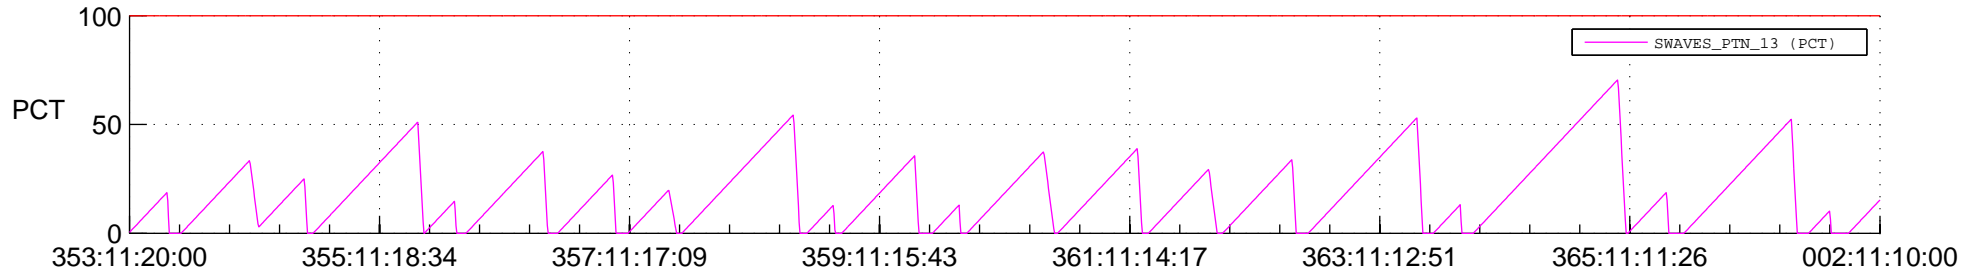

## SWAVES\_Percent\_Full\_Prediction

## Spacecraft\_DownLink\_Rate

Ground Time (2021:353:11:20:00.000 -2022:002:11:10:00.000)